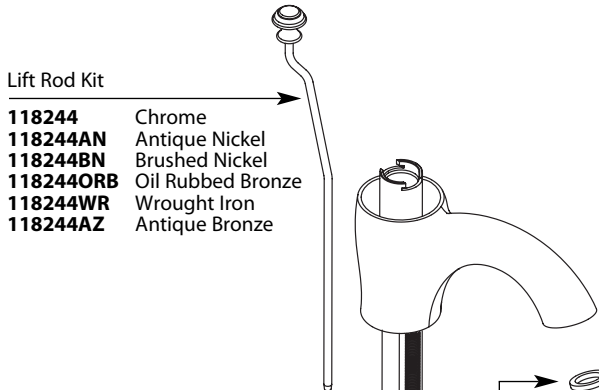

Buy it for looks. Buy it for life.®

Illustrated Parts

■ Order by Part Number

KINGSLEY™ Single-Handle Lavatory	
MODELS	FINISH
6102	Chrome
6102AN	Antique Nickel
6102BN	Brushed Nickel
6102ORB	Oil Rubbed Bronze
6102WR	Wrought Iron
6102AZ	Antique Bronze

- Lift Rod Kit
- 118244 Chrome
 - 118244AN Antique Nickel
 - 118244BN Brushed Nickel
 - 118244ORB Oil Rubbed Bronze
 - 118244WR Wrought Iron
 - 118244AZ Antique Bronze

Handle Cap (H & C)

118241 White

Handle Cap (for finishes)

Waste Nut & Seal

Plug Button

- 118243 Chrome
- 118243AN Antique Nickel
- 118243BN Brushed Nickel
- 118243ORB Oil Rubbed Bronze
- 118243WR Wrought Iron
- 118243AZ Antique Bronze

Grid Strainer

- 125752 Chrome
- 125752BN Brushed Nickel
- 125752AZ Antique Bronze