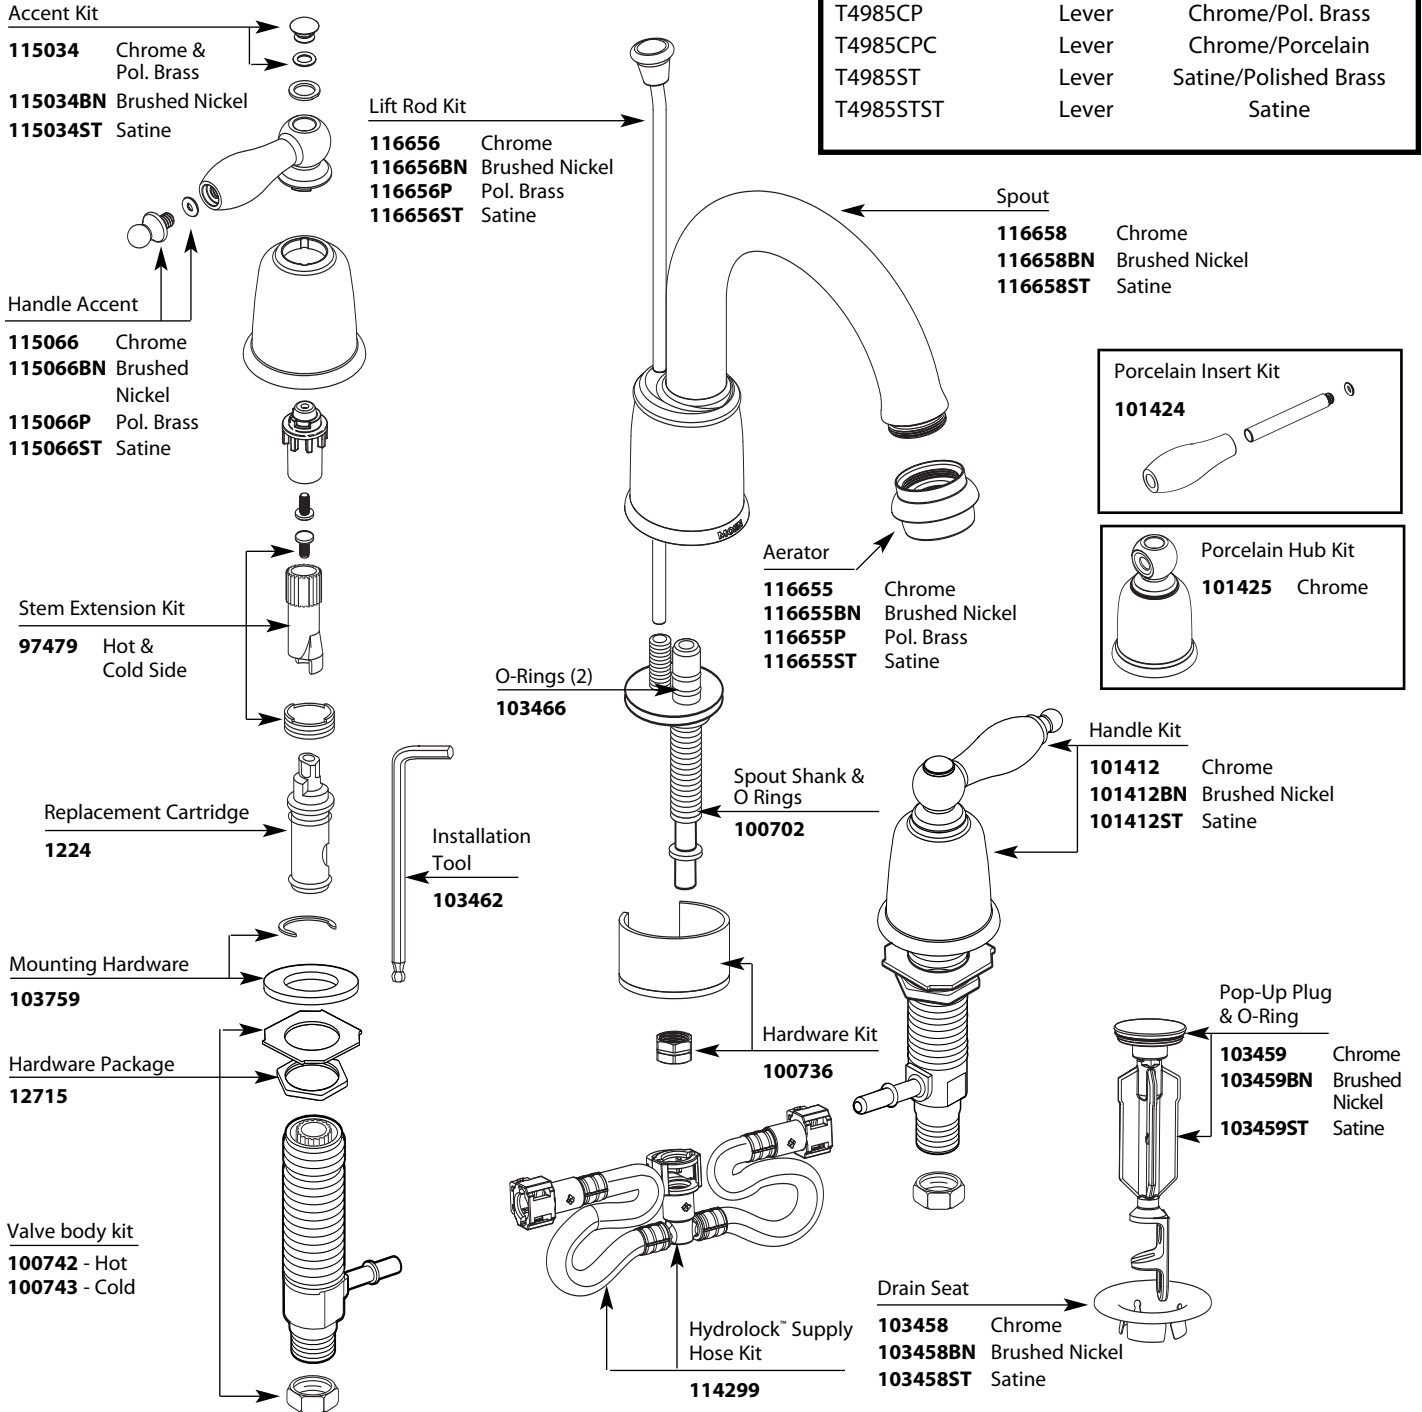

# Illustrated Parts

■ Order by Part Number

CASTLEBY™		
Two-Handle Widespread Lavatory Faucet		
MODEL	TYPE	FINISH
T4985	Lever	Chrome
T4985BN	Lever	Brushed Nickel
T4985CP	Lever	Chrome/Pol. Brass
T4985CPC	Lever	Chrome/Porcelain
T4985ST	Lever	Satine/Polished Brass
T4985STST	Lever	Satine