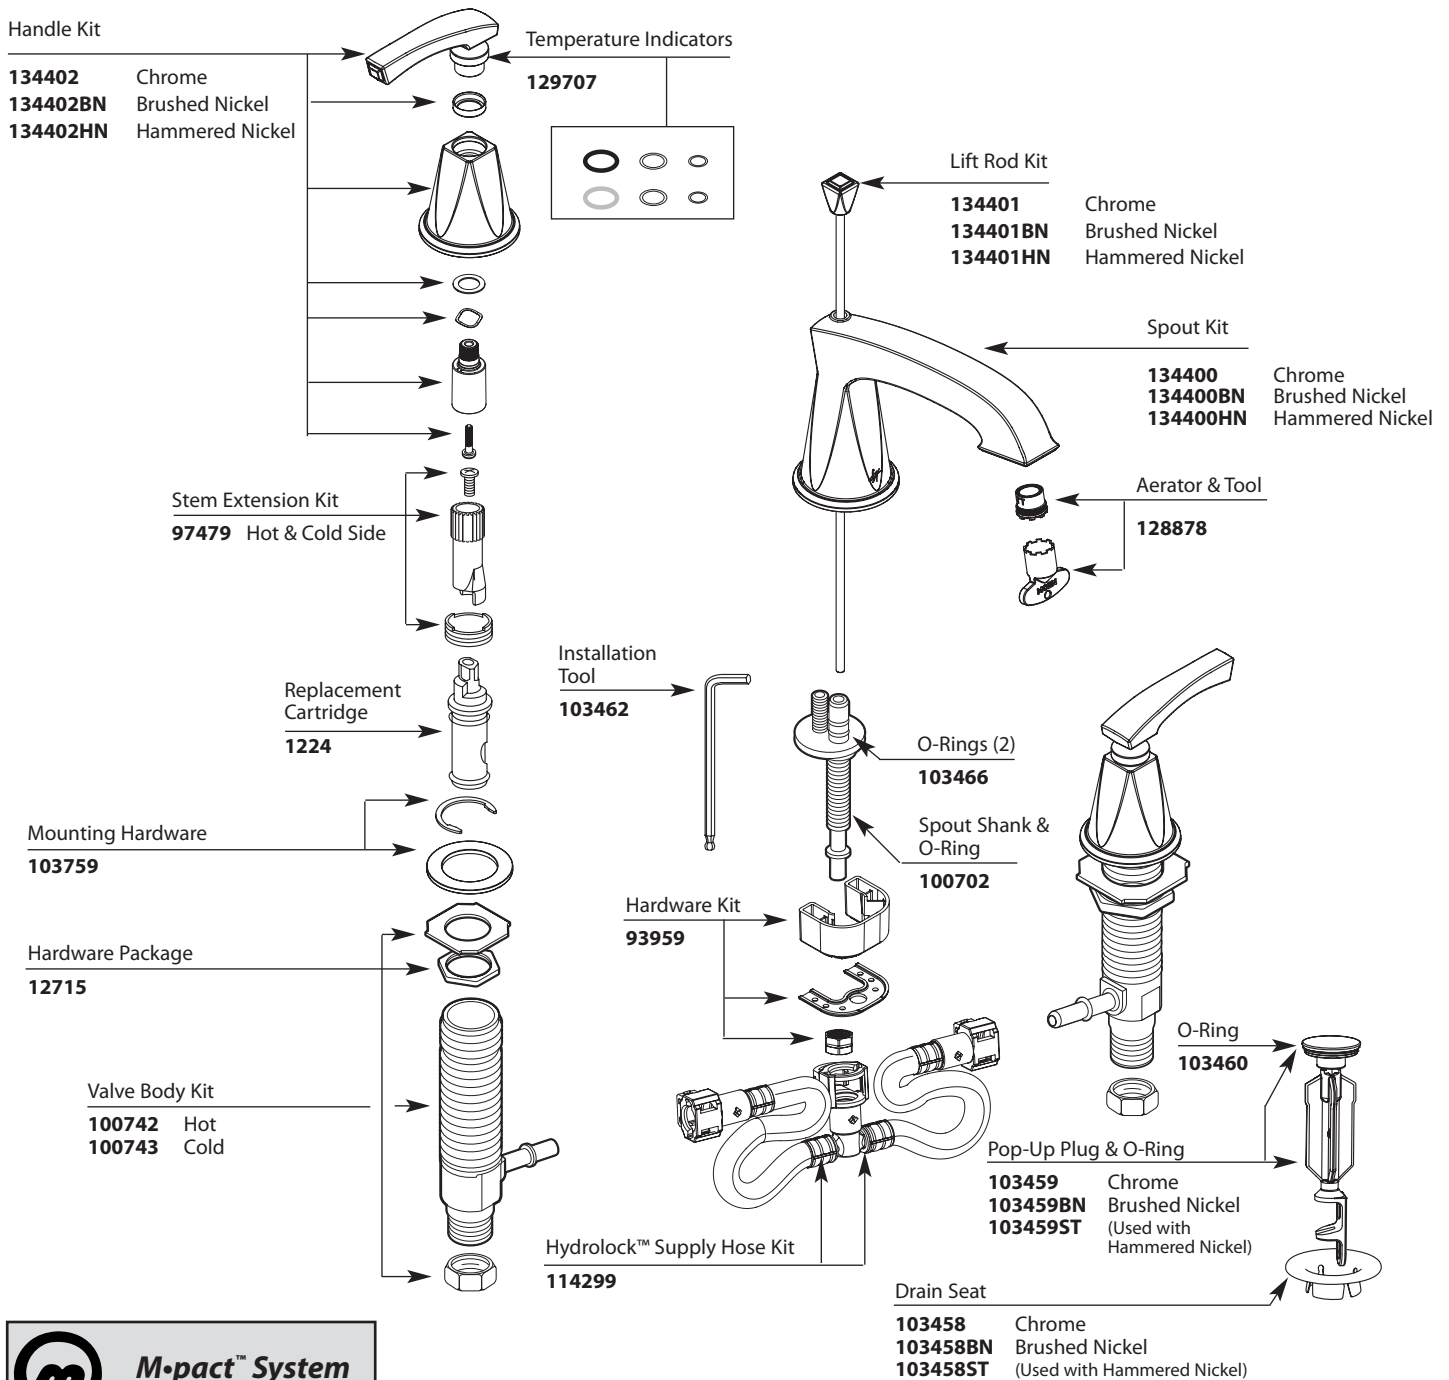

Divine™ Two-Handle Lavatory Widespread Faucet Trim

Models: **TS458** Chrome
TS458BN Brushed Nickel
TS458HN Hammered Nickel

Order by part number. For use with S948 valve.

Valve Sold Separately

TO ORDER PARTS CALL: 1-800-BUY-MOEN
www.moen.com