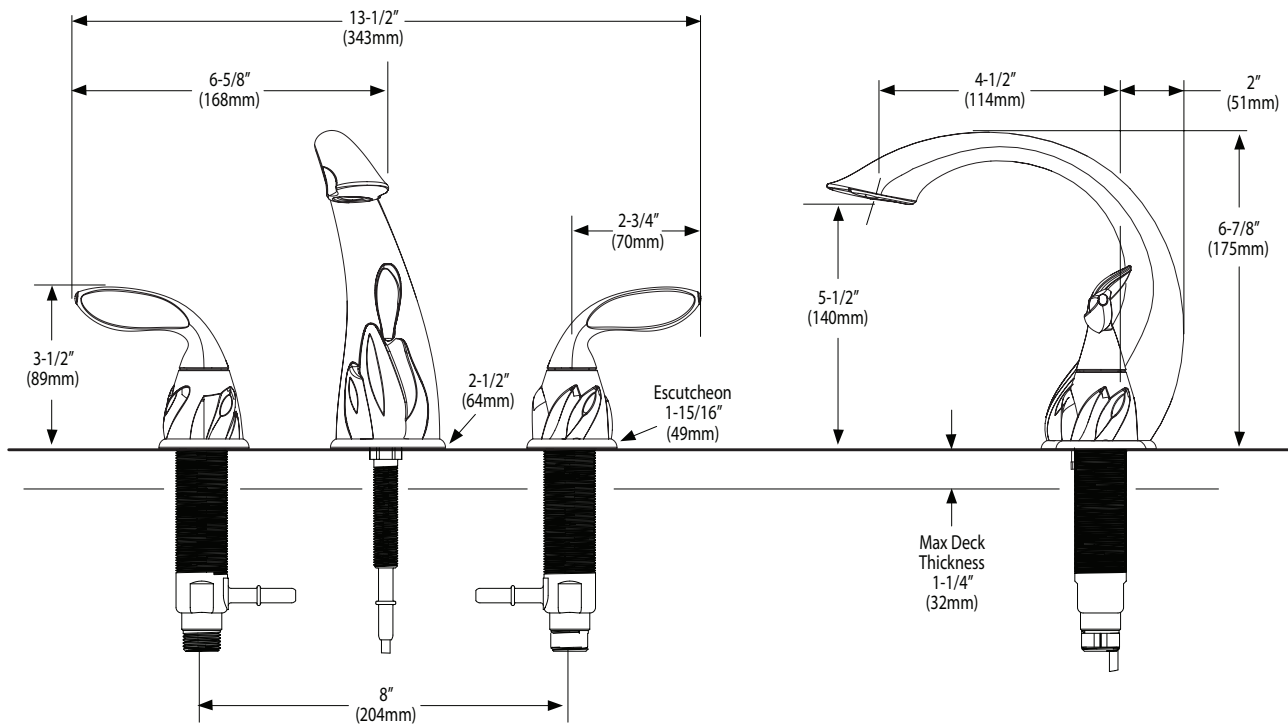

DESCRIPTION

- Metal construction with LifeShine® brushed nickel finish
- 1/2" IPS connections will accept standard ball nose connection for 3/8" tubing
- Hydrolock™ quick connect installation
- Includes metal pop-up waste assembly
- For use with S948 valve
- Designed to be installed through 3, 1-1/8" dia. holes

OPERATION

- Lever style handles
- Maximum handle rotation angle is 90° to full on for either handle
- Hot side counterclockwise to open (clockwise to close)
- Cold side clockwise to open (counterclockwise to close)

FLOW

- Aerator is limited to 2.2 gpm max (8.3 L/min)

CARTRIDGE

- 1224 cartridge design
- Nonmetallic and stainless steel material

STANDARDS

- Third party certified to CSA B125, ASME A112.18.1M, ANSI A117.1 and all applicable requirements referenced therein
- Certified to ANSI/NSF 61/9
- Complies with California Proposition 65 and with the Federal Safe Water Drinking Act

Model: TS887BN

CRITICAL DIMENSIONS

(DO NOT SCALE)