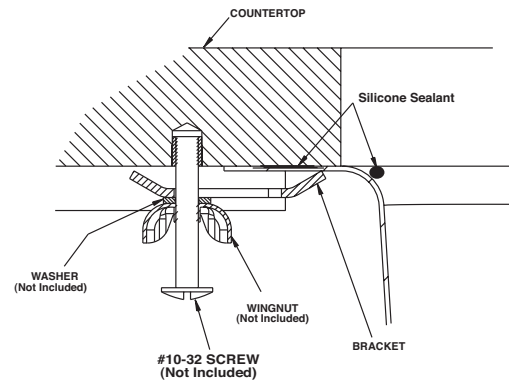

Buy it for looks. Buy it for life.®

Specifications

SINK DESCRIPTION

- Manufactured of 18 gauge, type 304 nickel-bearing stainless steel
 - The single bowl is a minimum of 29" x 16" x 10"
 - Has one 3-1/2" diameter recessed drain opening
 - Is fully undercoated with a sound and temperature insulating material and sound deadening pads
 - The exposed surfaces are polished to a lustrous satin tone finish
 - Silicone sealant not provided. Includes mounting bracket.
- Other standard mounting hardware not included

- Warranted for fifteen years against material or manufacturing defects

**Lancelot® Undermount
Single Bowl Kitchen Sink**
Model: 22362
(UMTL-29"x16"x10")

Installation Detail

CRITICAL DIMENSIONS

(DO NOT SCALE)