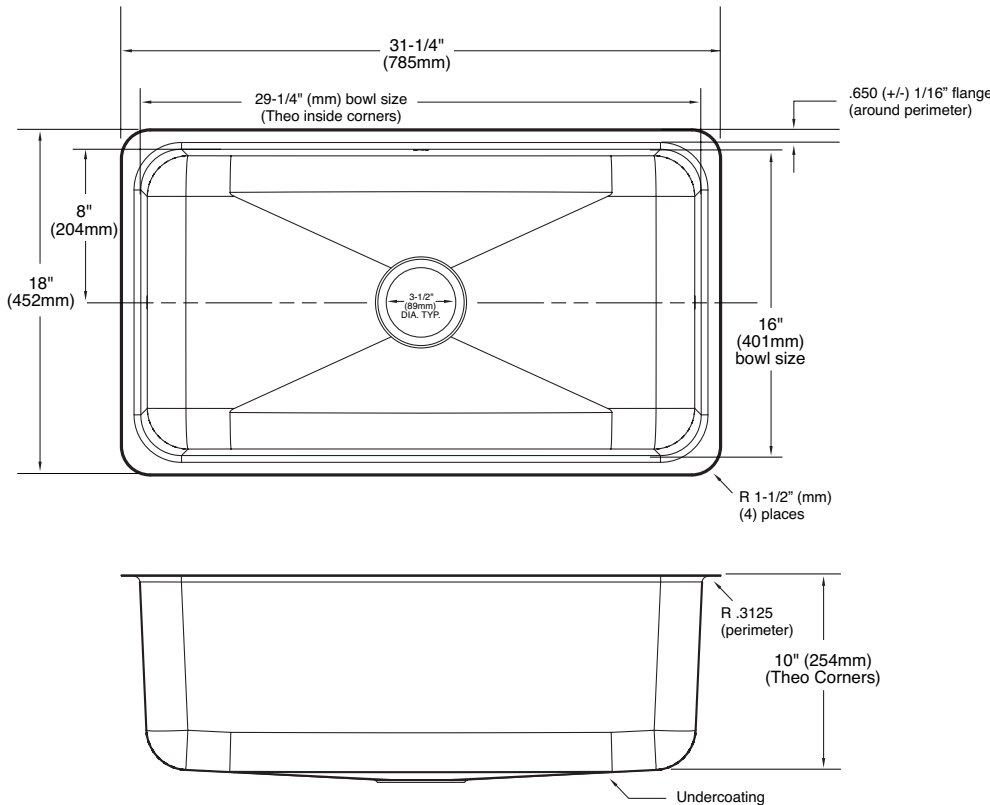

Buy it for looks. Buy it for life.®

Specifications

SINK DESCRIPTION

- Manufactured of 18 gauge, type 304 nickel-bearing stainless steel
 - The single bowl is a minimum of 29" x 16" x 10"
 - Has one 3-1/2" diameter recessed drain opening
 - Is fully undercoated with a sound and temperature insulating material and sound deadening pads
 - The exposed surfaces are polished to a lustrous satin tone finish
 - Silicone sealant not provided. Includes mounting bracket.
- Other standard mounting hardware not included

INSTALLATION

- Template enclosed with sink
- Template ordering number 123330

STANDARDS

- Third party certified by IAPMO to meet ASME A112.19.3 and all applicable specifications referenced therein.

WARRANTY

- Warranted for fifteen years against material or manufacturing defects

**Lancelot® Undermount
Single Bowl Kitchen Sink**
Model: 22362
(UMTL-29"x16"x10")

Installation Detail

CRITICAL DIMENSIONS

(DO NOT SCALE)