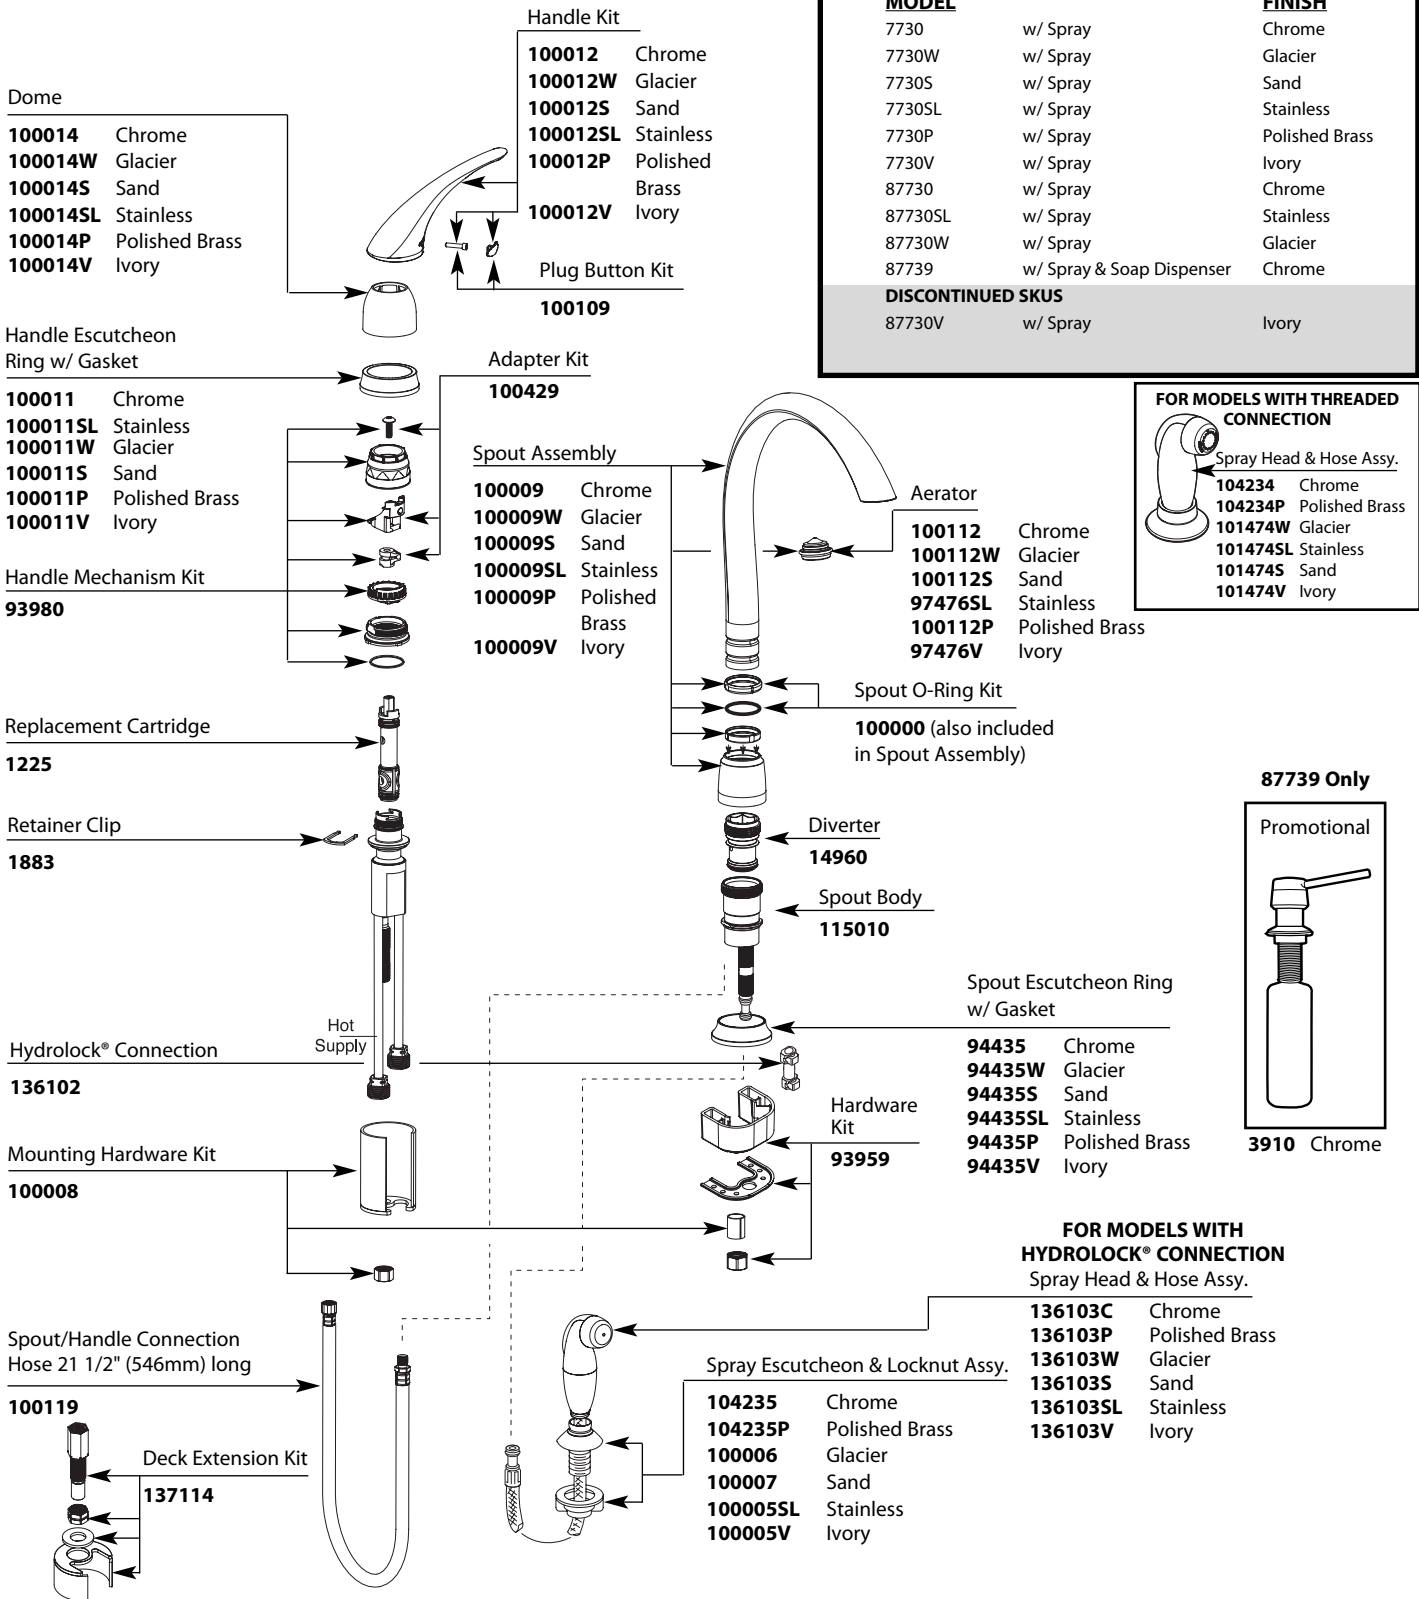

Buy it for looks. Buy it for life.®

Illustrated Parts

■ Order by Part Number

MONTICELLO® with Cathedral™ Spout Single-Handle Kitchen Faucet		
MODEL		FINISH
7730	w/ Spray	Chrome
7730W	w/ Spray	Glacier
7730S	w/ Spray	Sand
7730SL	w/ Spray	Stainless
7730P	w/ Spray	Polished Brass
7730V	w/ Spray	Ivory
87730	w/ Spray	Chrome
87730SL	w/ Spray	Stainless
87730W	w/ Spray	Glacier
87739	w/ Spray & Soap Dispenser	Chrome
DISCONTINUED SKUS		
87730V	w/ Spray	Ivory

TO ORDER PARTS CALL: 1-800-BUY-MOEN

www.moen.com