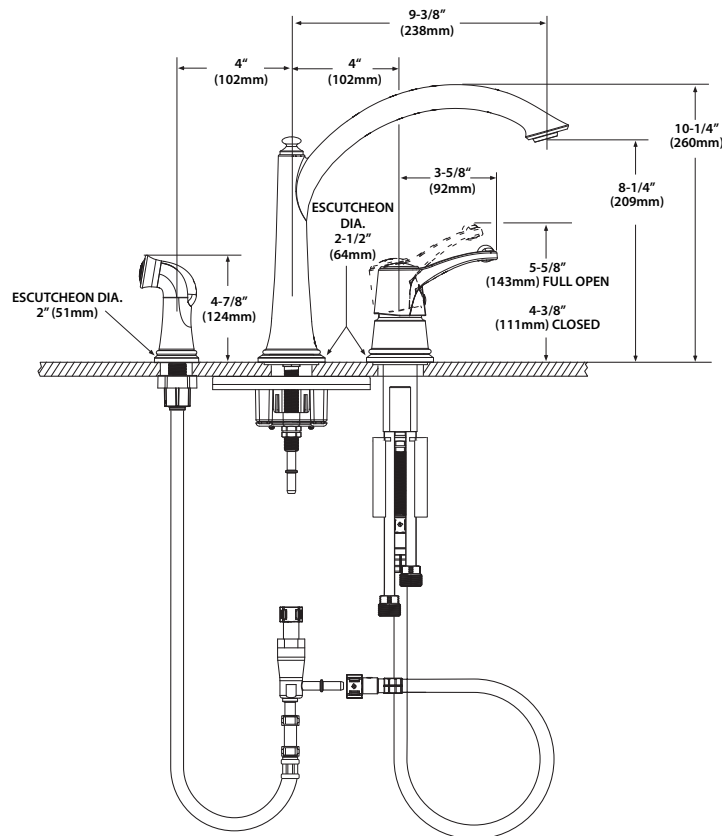

DESCRIPTION

- Metal construction with various finishes identified by suffix
- 1/2" IPS connections will accept standard ball nose connection for 3/8" tubing
- Includes matching finish side spray with Hydrolock[®] quick connect system
- Hydrolock[™] quick connection installation
- Includes optional hot and cold temperature indicator

OPERATION

- Lever style handle
- Temperature controlled by 130° arc of handle travel

FLOW

- Aerator is limited to 2.2 gpm max. (8.3 L/min)

CARTRIDGE

- 1225 cartridge design with nonmetallic/nonferrous and stainless steel materials

STANDARDS

- Third party certified to ASME A112.18.1/CSA B125.1 and all applicable requirements therein including NSF 61/9
- Complies with California Proposition 65 and with the Federal Water Drinking Act
- ADA  for lever handles

Models: S791 series

NOTE: MINIMUM DIA. HOLES FOR INSTALLATION

Spout and Handle = 1-1/4" (32mm)
Side Spray = 1" (25mm)

CRITICAL DIMENSIONS

(DO NOT SCALE)