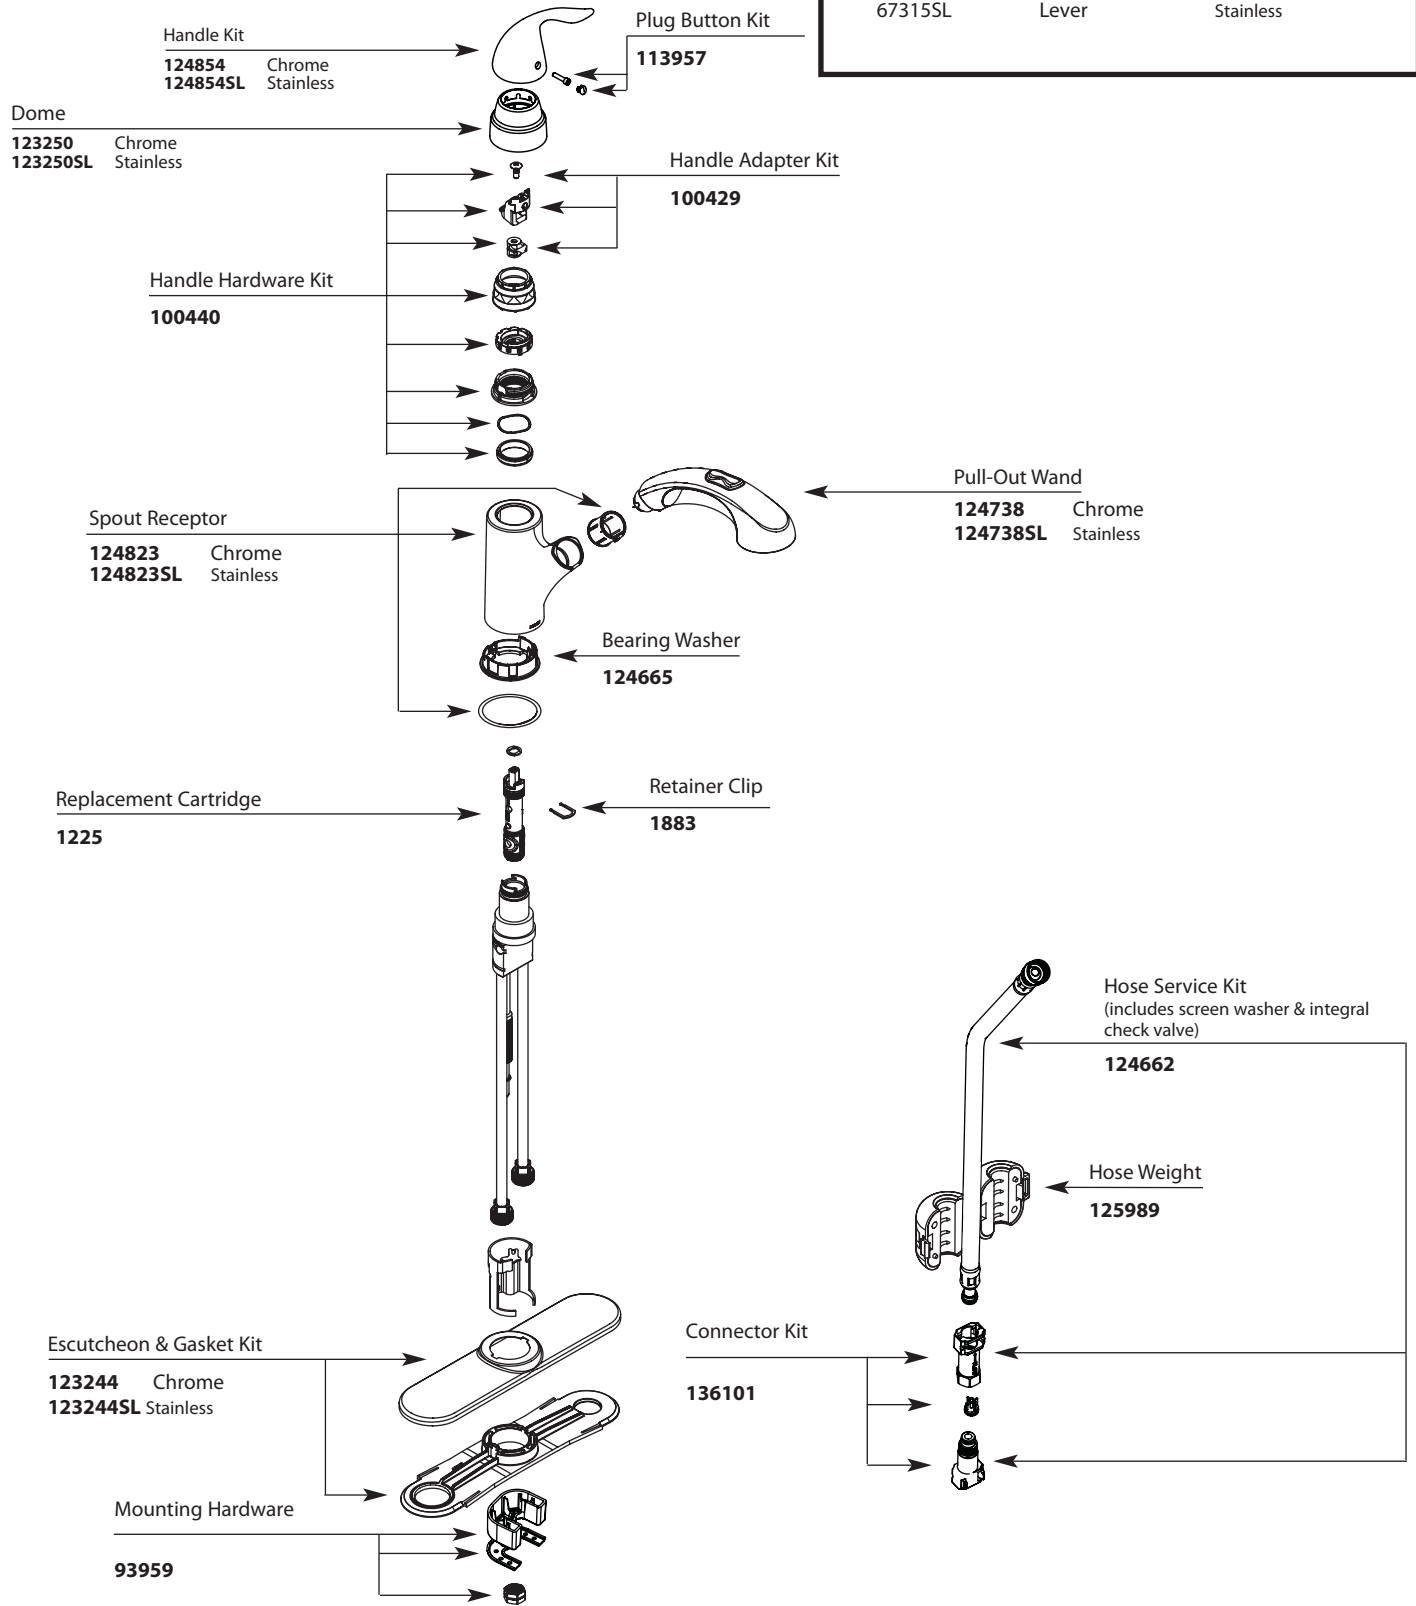

Buy it for looks. Buy it for life.®

There is more than 1 version of this model.
Page down to identify the version you have.

■ Order by Part Number

Illustrated Parts

Single Control Kitchen Pullout Faucet		
MODEL	HANDLE	FINISH
67315C	Lever	Chrome
67315SL	Lever	Stainless

Buy it for looks. Buy it for life.®

■ Order by Part Number

* Models before 3/07

Illustrated Parts

Integra		
Single Control Kitchen Pullout Faucet		
MODEL	HANDLE	FINISH
67315	Lever	Chrome/Glacier
67315C	Lever	Chrome
67315BC	Lever	Brushed Chrome