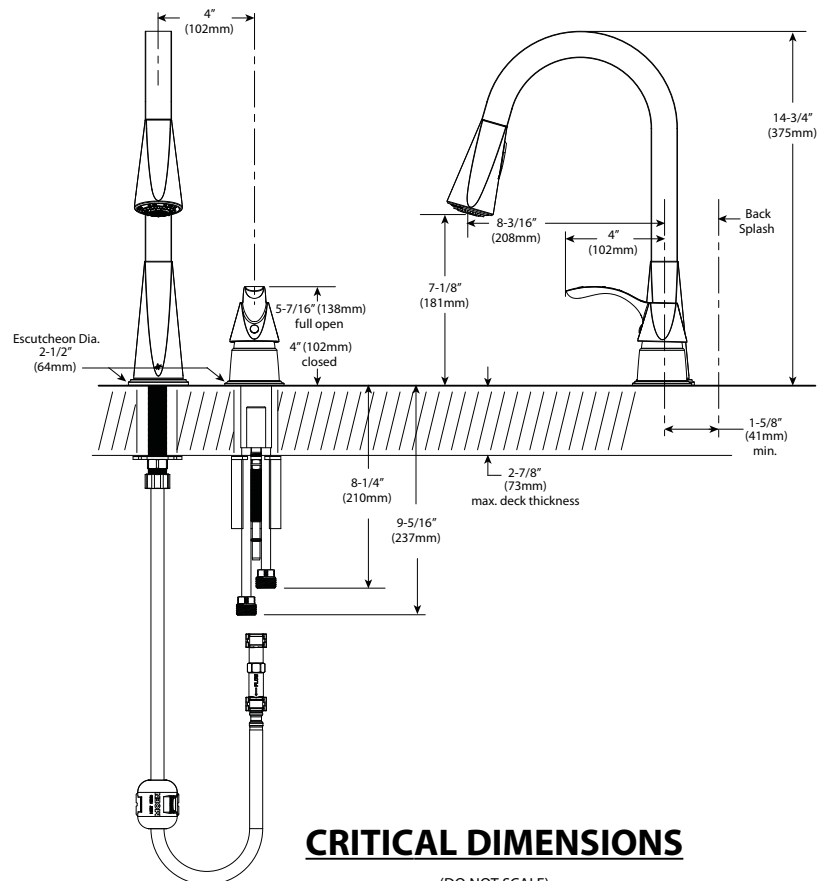

DESCRIPTION

- Metal construction with various finishes identified by suffix
- High arc spout provides the height and reach to fill or clean large pots while the pulldown feature provides the infinite maneuverability for cleaning or rinsing
- 1/2" IPS connections will accept standard ball nose connection for 3/8" tubing
- Hydrolock™ quick connection installation
- Includes 68" hose
- Includes optional hot and cold temperature indicator

OPERATION

- Lever style handle
- Temperature controlled by 130° arc of handle travel
- When filling a vessel outside the sink, the pause feature conveniently stops the flow of water as the wand passes over the countertop
- Convenient single-button actuation provides flexibility to switch from stream to spray mode

FLOW

- Aerator is limited to 2.2 gpm max. (8.3 L/min)

CARTRIDGE

- 1225 cartridge design with nonmetallic/nonferrous and stainless steel materials

STANDARDS

- Third party certified to ASME A112.18.1/CSA B125.1 and all applicable requirements therein including NSF 61/9
- Complies with California Proposition 65 and with the Federal Water Drinking Act
- **ADA**  for lever handles

NOTE: Minimum Dia. Holes
For Installation
Spout = 1" (25mm)
Handle = 1-1/4" (32mm)

CRITICAL DIMENSIONS

(DO NOT SCALE)