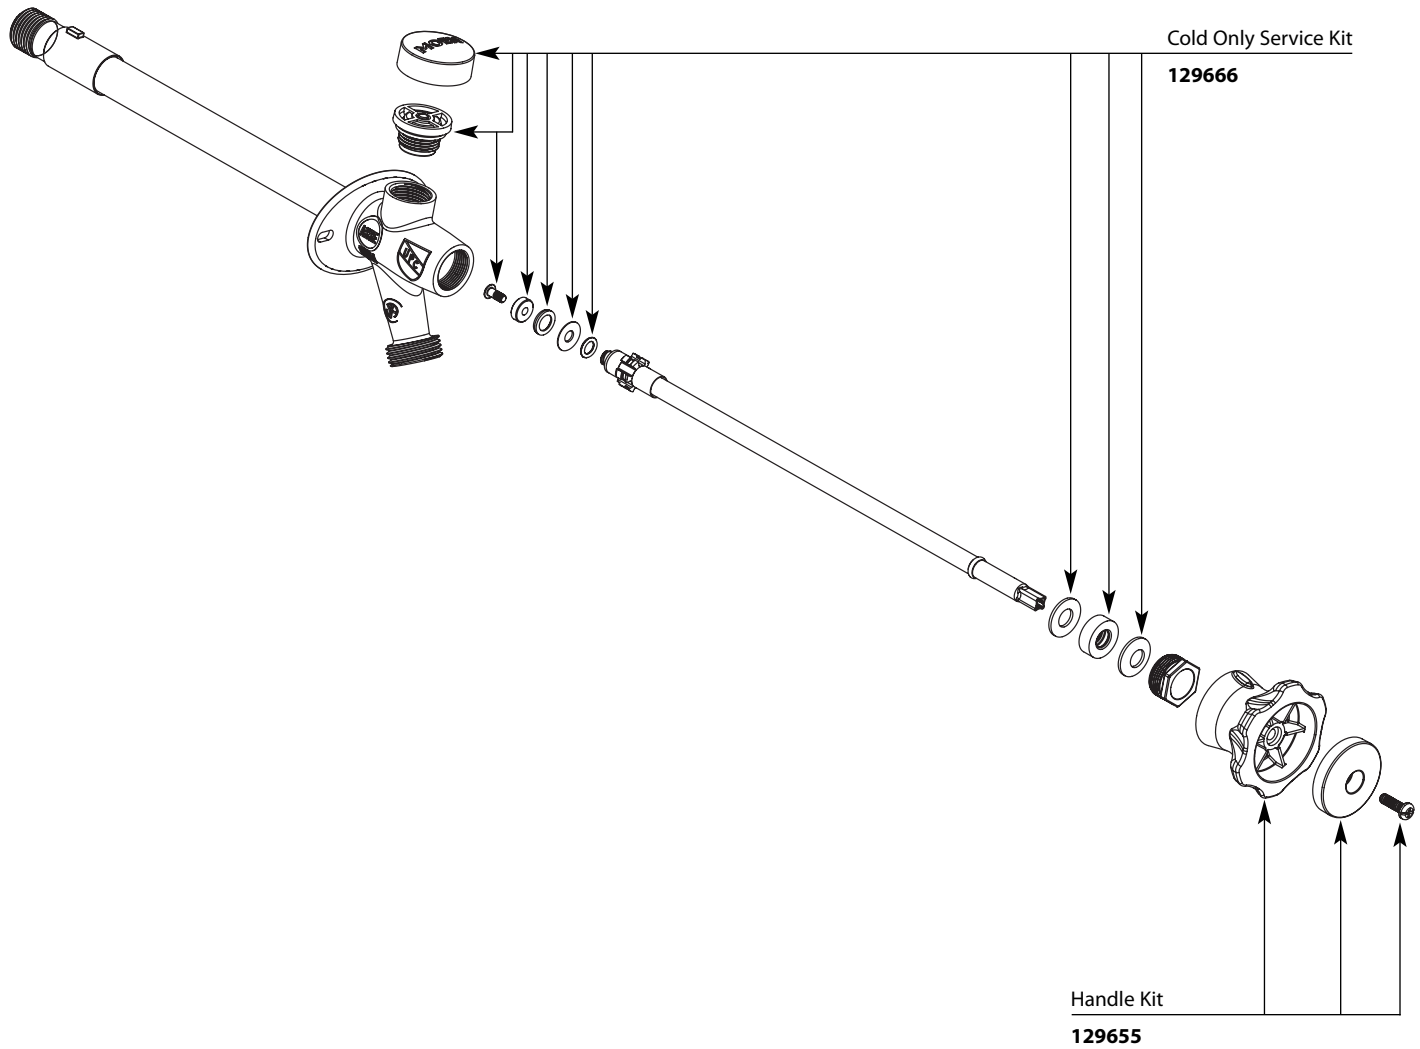

Buy it for looks. Buy it for life.®

■ Order by Part Number

# Illustrated Parts

<b>Single Handle Cold Only Silcock</b>	
<b>MODEL</b>	<b>FINISH</b>
200508	8" Chrome
200512	12" Chrome

TO ORDER PARTS CALL: 1-800-BUY-MOEN  
[www.moen.com](http://www.moen.com)