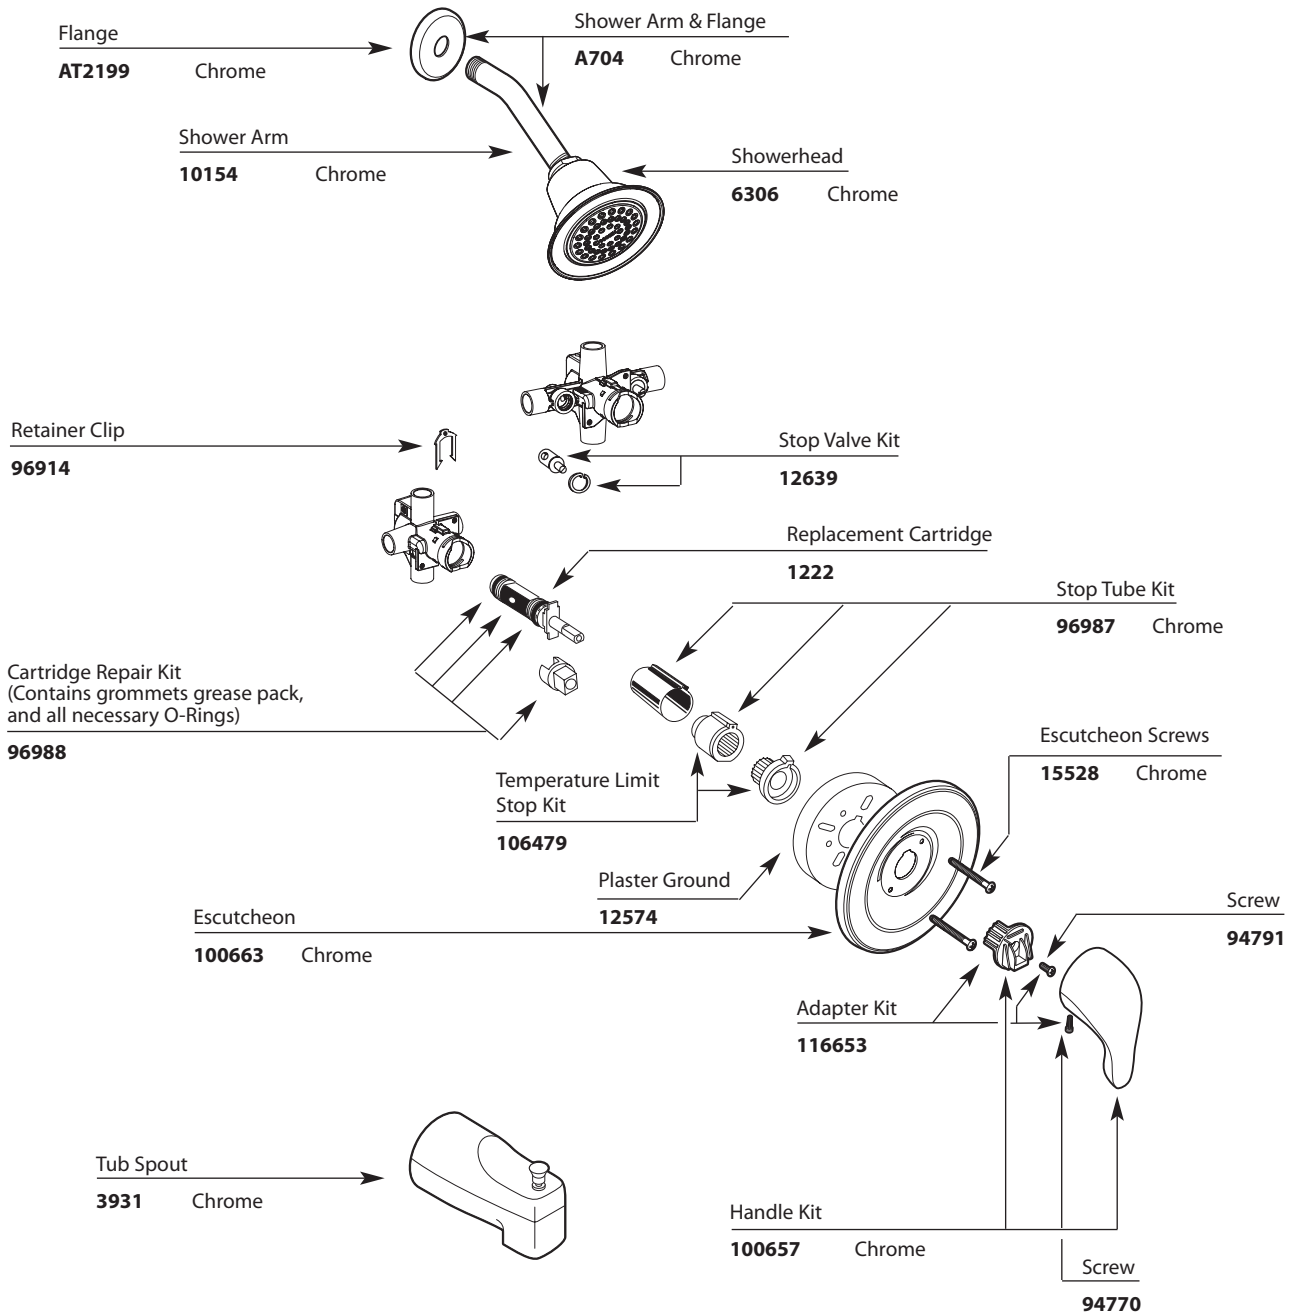

Buy it for looks. Buy it for life.®

Illustrated Parts

■ Order by Part Number

CHATEAU® POSI TEMP® LOW FLOW Single-Handle Tub/Shower	
<u>Tub/Shower</u>	
MODEL TL188	FINISH Chrome

TO ORDER PARTS CALL: 1-800-BUY-MOEN
www.moen.com