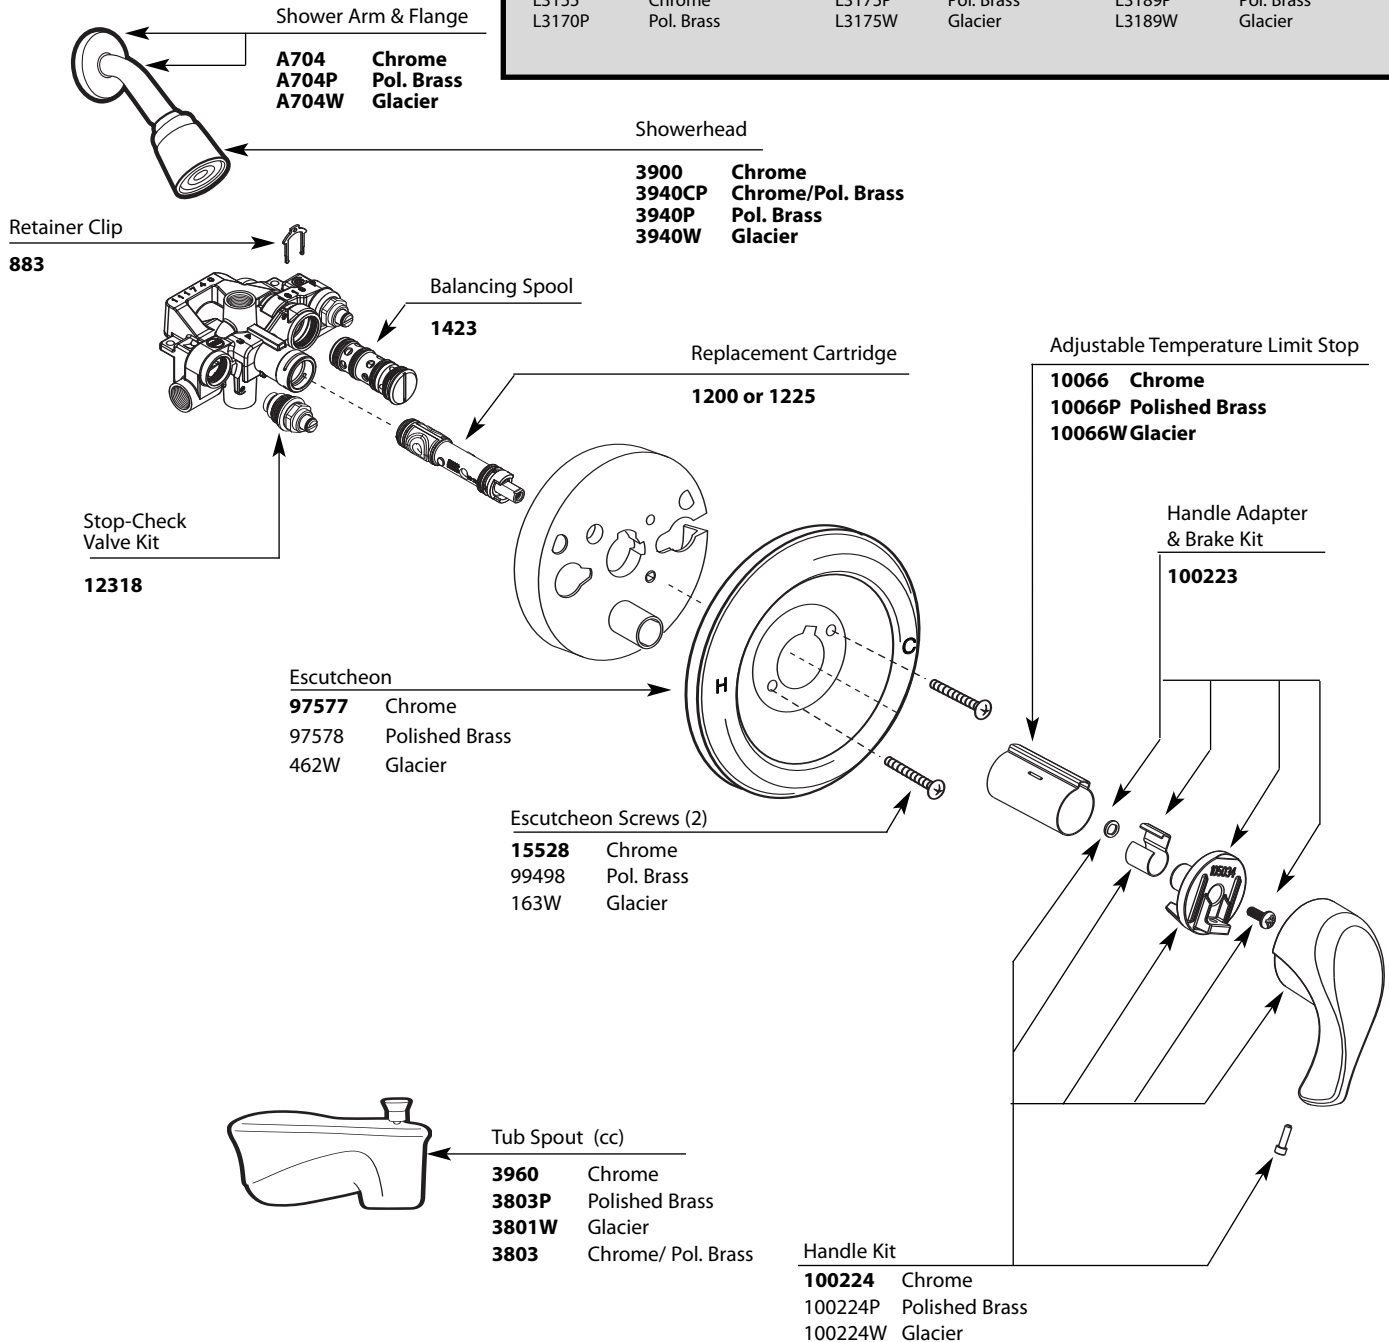

Buy it for looks. Buy it for life.®

Illustrated Parts

■ Order by Part Number

There is more than 1 version of this model.
Page down to identify the version you have.

LEGEND® MOENTROL® Single-Handle Tub/Shower Valve					
MODEL	FINISH	MODEL	FINISH	MODEL	FINISH
TL170	Chrome	L3175	Chrome	TL172	Chrome
L3170	Chrome				
DISCONTINUED SKUS					
TL170CP	Chrome/Pol. Brass	TL171	Chrome	TL172CP	Chrome/Pol. Brass
TL170P	Pol. Brass	TL171CP	Chrome/Pol. Brass	TL172P	Pol. Brass
TL170W	Glacier	TL171P	Pol. Brass	TL172W	Glacier
L3150	Chrome	TL171W	Glacier	L3169	Chrome
L3155	Chrome	L3175P	Pol. Brass	L3189P	Pol. Brass
L3170P	Pol. Brass	L3175W	Glacier	L3189W	Glacier

TO ORDER PARTS CALL: 1-800-BUY-MOEN

www.moen.com

Buy it for looks. Buy it for life.®

■ Order by Part Number

Illustrated Parts

LEGEND® MOENTROL®		
Single-Handle Shower Valve		
MODEL	HANDLE	FINISH
L3175P	Lever	Polished Brass
L3175W	Lever	Glacier