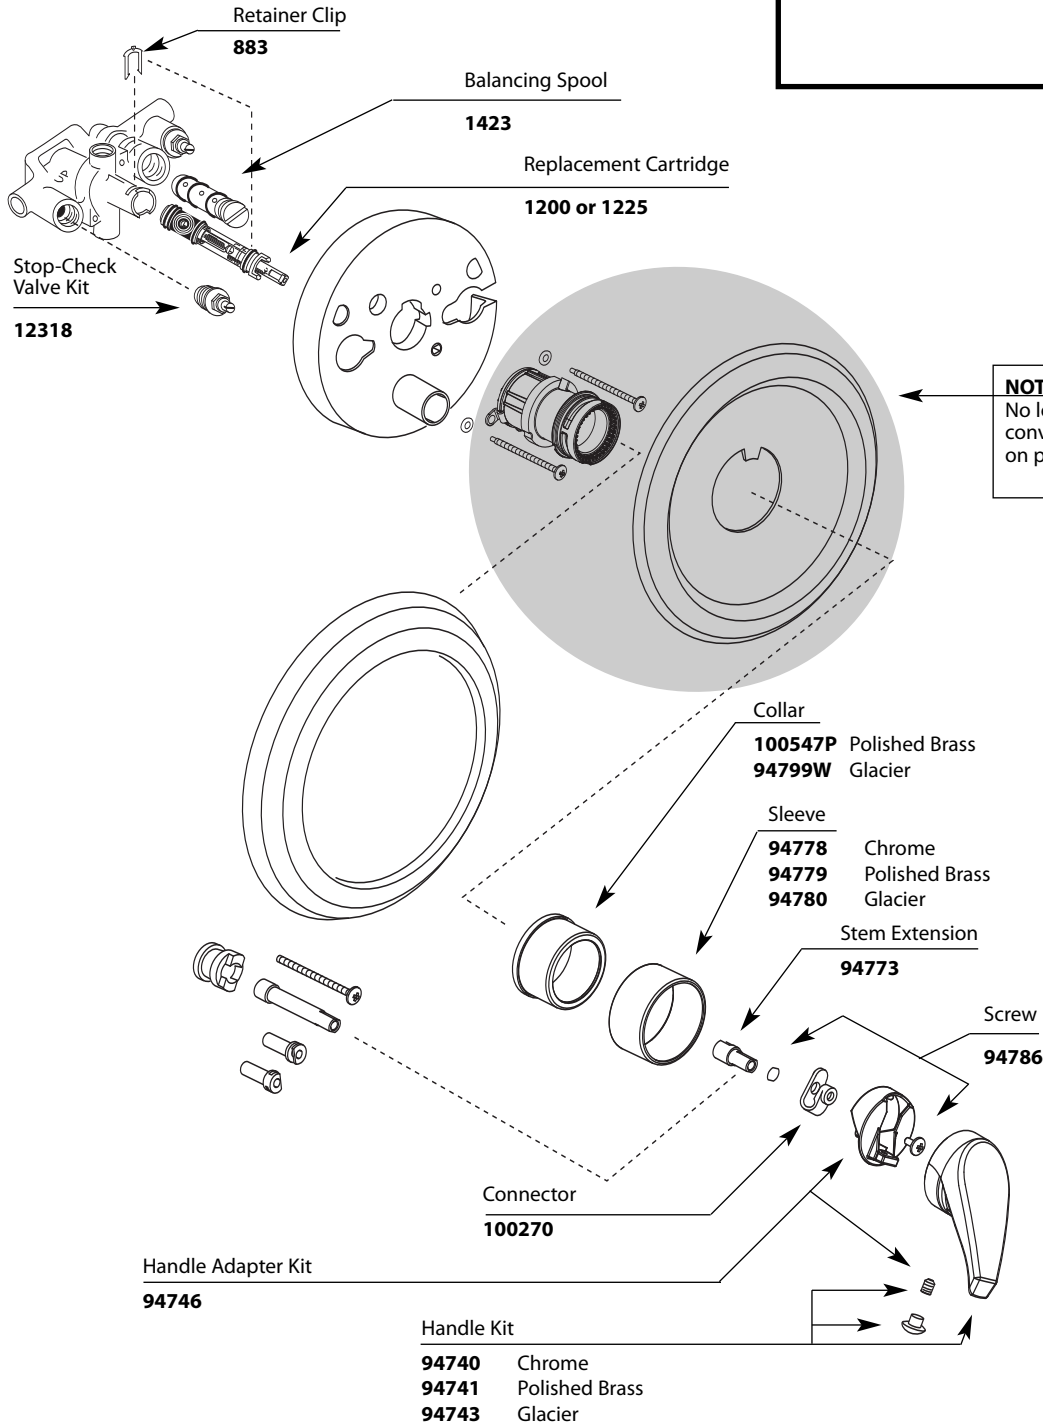

Buy it for looks. Buy it for life.®

Illustrated Parts

■ Order by Part Number

There is more than 1 version of this model.
Page down to identify the version you have.

LEGEND® MOENTROL® Single-Handle Tub/Shower Valve					
MODEL	FINISH	MODEL	FINISH	MODEL	FINISH
TL170	Chrome	L3175	Chrome	TL172	Chrome
L3170	Chrome				
DISCONTINUED SKUS					
TL170CP	Chrome/Pol. Brass	TL171	Chrome	TL172CP	Chrome/Pol. Brass
TL170P	Pol. Brass	TL171CP	Chrome/Pol. Brass	TL172P	Pol. Brass
TL170W	Glacier	TL171P	Pol. Brass	TL172W	Glacier
L3150	Chrome	TL171W	Glacier	L3169	Chrome
L3155	Chrome	L3175P	Pol. Brass	L3189P	Pol. Brass
L3170P	Pol. Brass	L3175W	Glacier	L3189W	Glacier

TO ORDER PARTS CALL: 1-800-BUY-MOEN

www.moen.com

Buy it for looks. Buy it for life.®

■ Order by Part Number

Illustrated Parts

LEGEND® MOENTROL®		
Single-Handle Shower Valve		
MODEL	HANDLE	FINISH
L3175P	Lever	Polished Brass
L3175W	Lever	Glacier