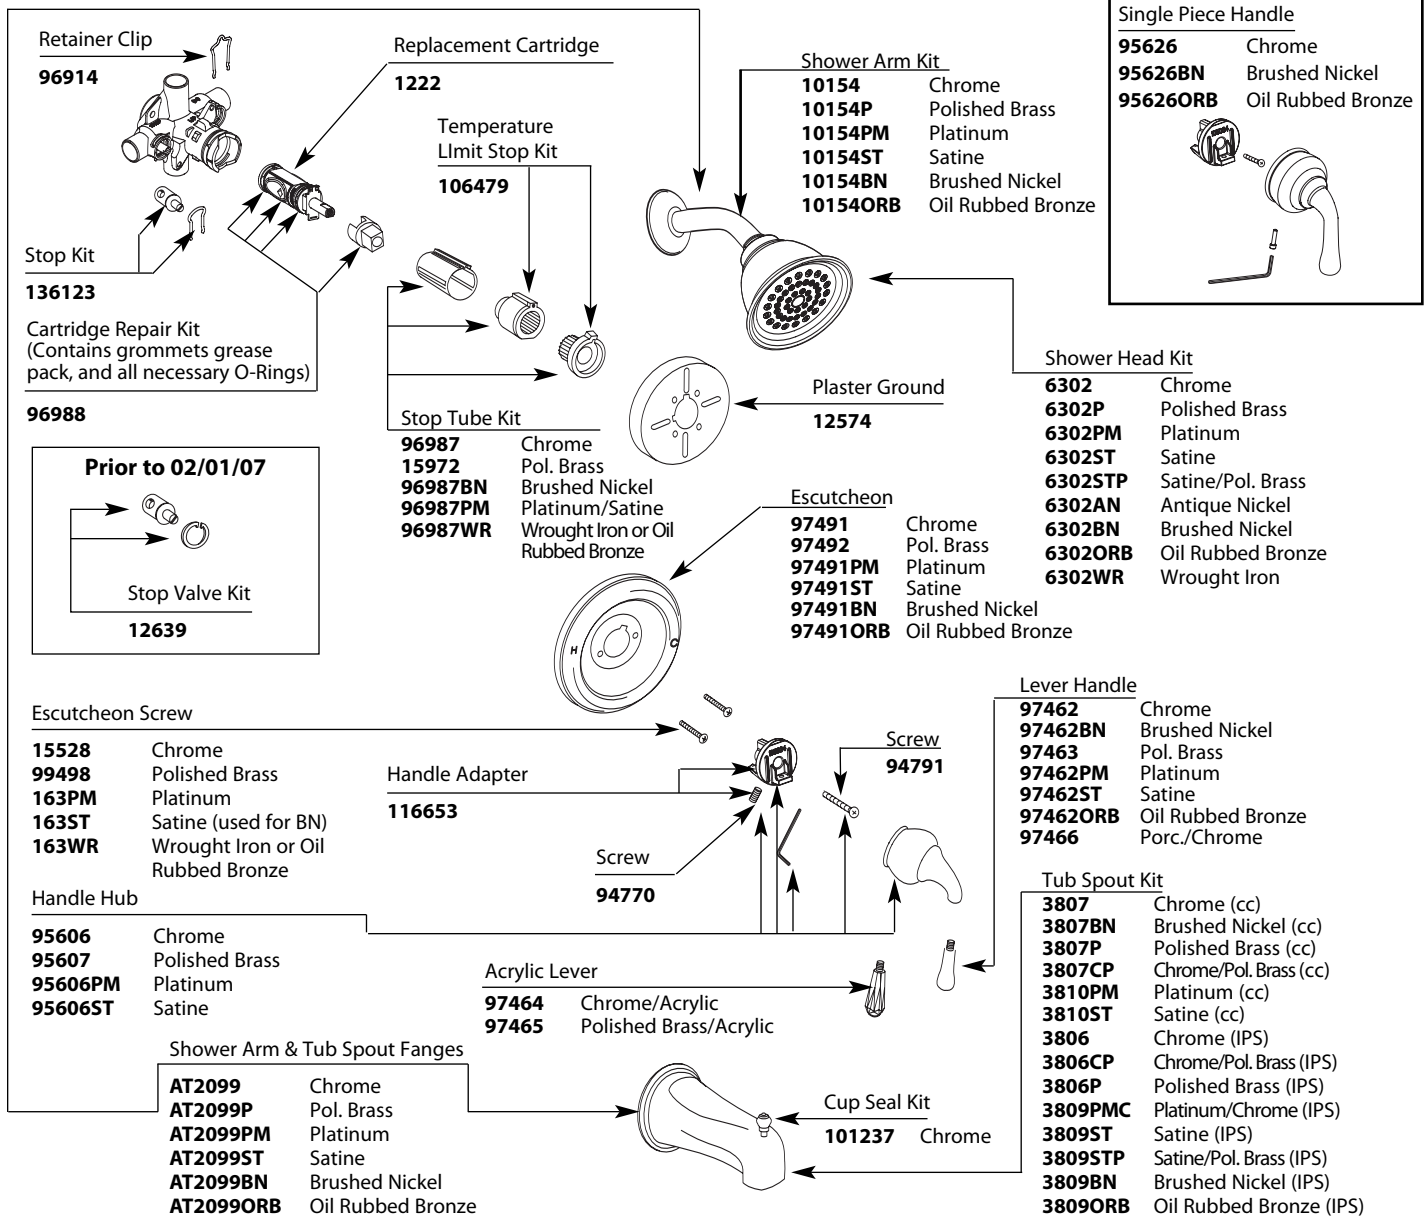

Illustrated Parts

Buy it for looks. Buy it for life.®

MONTICELLO® POSI-TEMP® Single-Handle Tub/Shower

Valve Trim

MODEL

T2442 T2442CP
T2343 T2442CPC
T2442P T2442BN
T2442ST T2442PM

Shower Only

MODEL

T2444 T2444BN T2444CP
T2444PMC T2444PM T2444CPC
T2444ST T2444P T2444STP
T2345 T2345CP T2345P
82241 82241PM 82247
82251PM 82251ST

Tub/Shower

MODEL

T2449 T2449BN T2449PMC
T2449CP T2449PM T2449CPC
T2449ST T2449P T2449STP
T2347 82248BN T2347CP
T2347P
82248 82246 82240PM
82250PM 82250 82253ST
82301ORB

Discontinued

MODEL

T2442W 2343W RT2345BP 2345CP RT2343PM
T2343P 2367 RT2345CG 2345P RT2343
T2343W 2367P 2395 2345W RT2343P
RT2343BP 2368 2395CP 2346 RT2343ST
RT2343CG 2368P 2395P 2346CP RT2345
2343 T2444W 2395W 2346P RT2345PM
2343P T2345W 2345 2346W RT2345ST
T2449W T2347W RT2347BP 82254 RT2345P
82250ST 2347 RT2347CG 2347CP RT2347PM
2347P 2347W 2348 2348CP RT2347P
2348P 2348W 2397 2397CP RT2347ST
2397P 2397W RT2347

■ Order by Part Number

TO ORDER PARTS CALL: 1-800-BUY-MOEN

www.moen.com