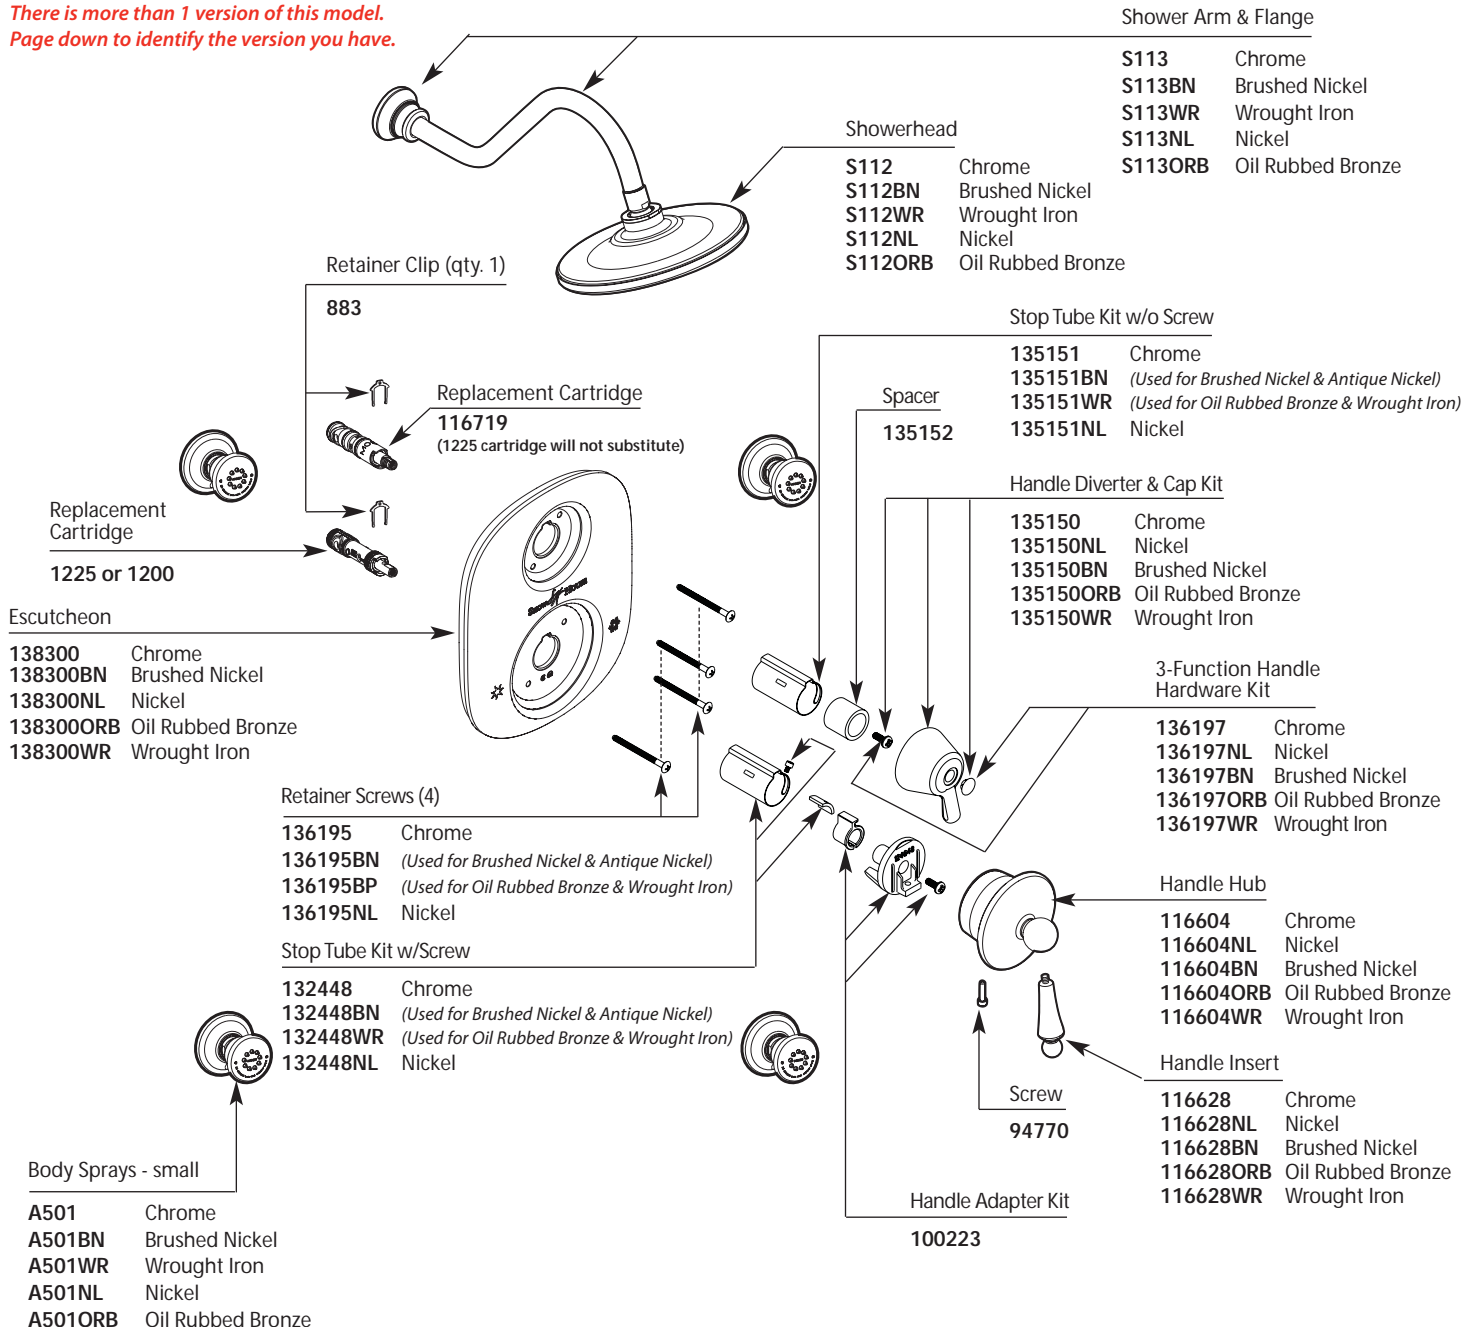

## Waterhill™

Moentrol® with built-in 3 Function Transfer Valve Vertical Spa Trim

<b>Models:</b>	TS511	Chrome
	TS511BN	Brushed Nickel
	TS511WR	Wrought Iron
	TS511NL	Nickel
	TS511ORB	Oil Rubbed Bronze

Order by Part Number for use with S955 1/2" cc valve

*There is more than 1 version of this model.  
Page down to identify the version you have.*