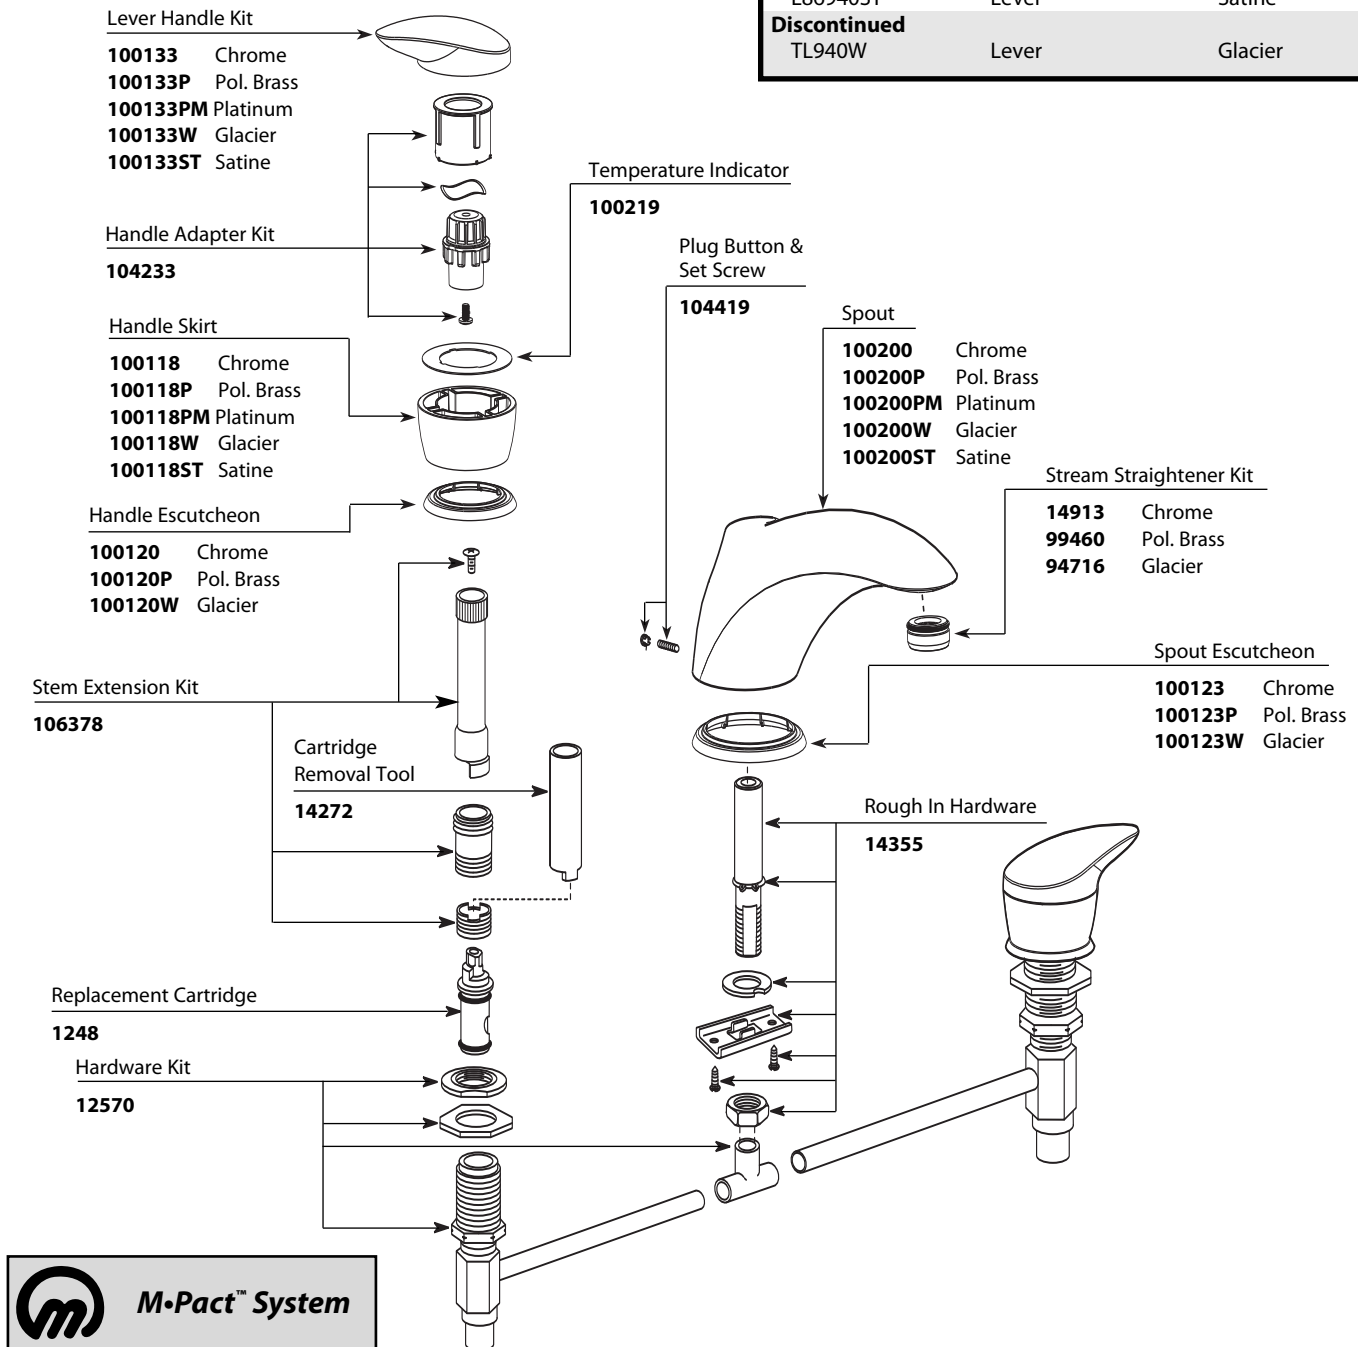

# Illustrated Parts

- Order by Part Number
- Illustrated below is the 4999 Adjustable Rough in
- Trim can be used with either the 4997 Fixed-Deck Rough in or the 4999 Adjustable Rough in
- Refer to 4997 parts pages if you have that valve

VILLETA™		
Deck Mount Two-Handle Roman Tub Faucet		
MODEL	HANDLE	FINISH
TL940	Lever	Chrome
TL940CP	Lever	Chrome/Pol Br.
TL940PM	Lever	Platinum/Chrome
TL940P	Lever	Polished Brass
TL940ST	Lever	Satine
L86940	Lever	Chrome
L86940CP	Lever	Chrome/Pol Br.
L86940PM	Lever	Platinum/Chrome
L86940ST	Lever	Satine
<b>Discontinued</b> TL940W	Lever	Glacier