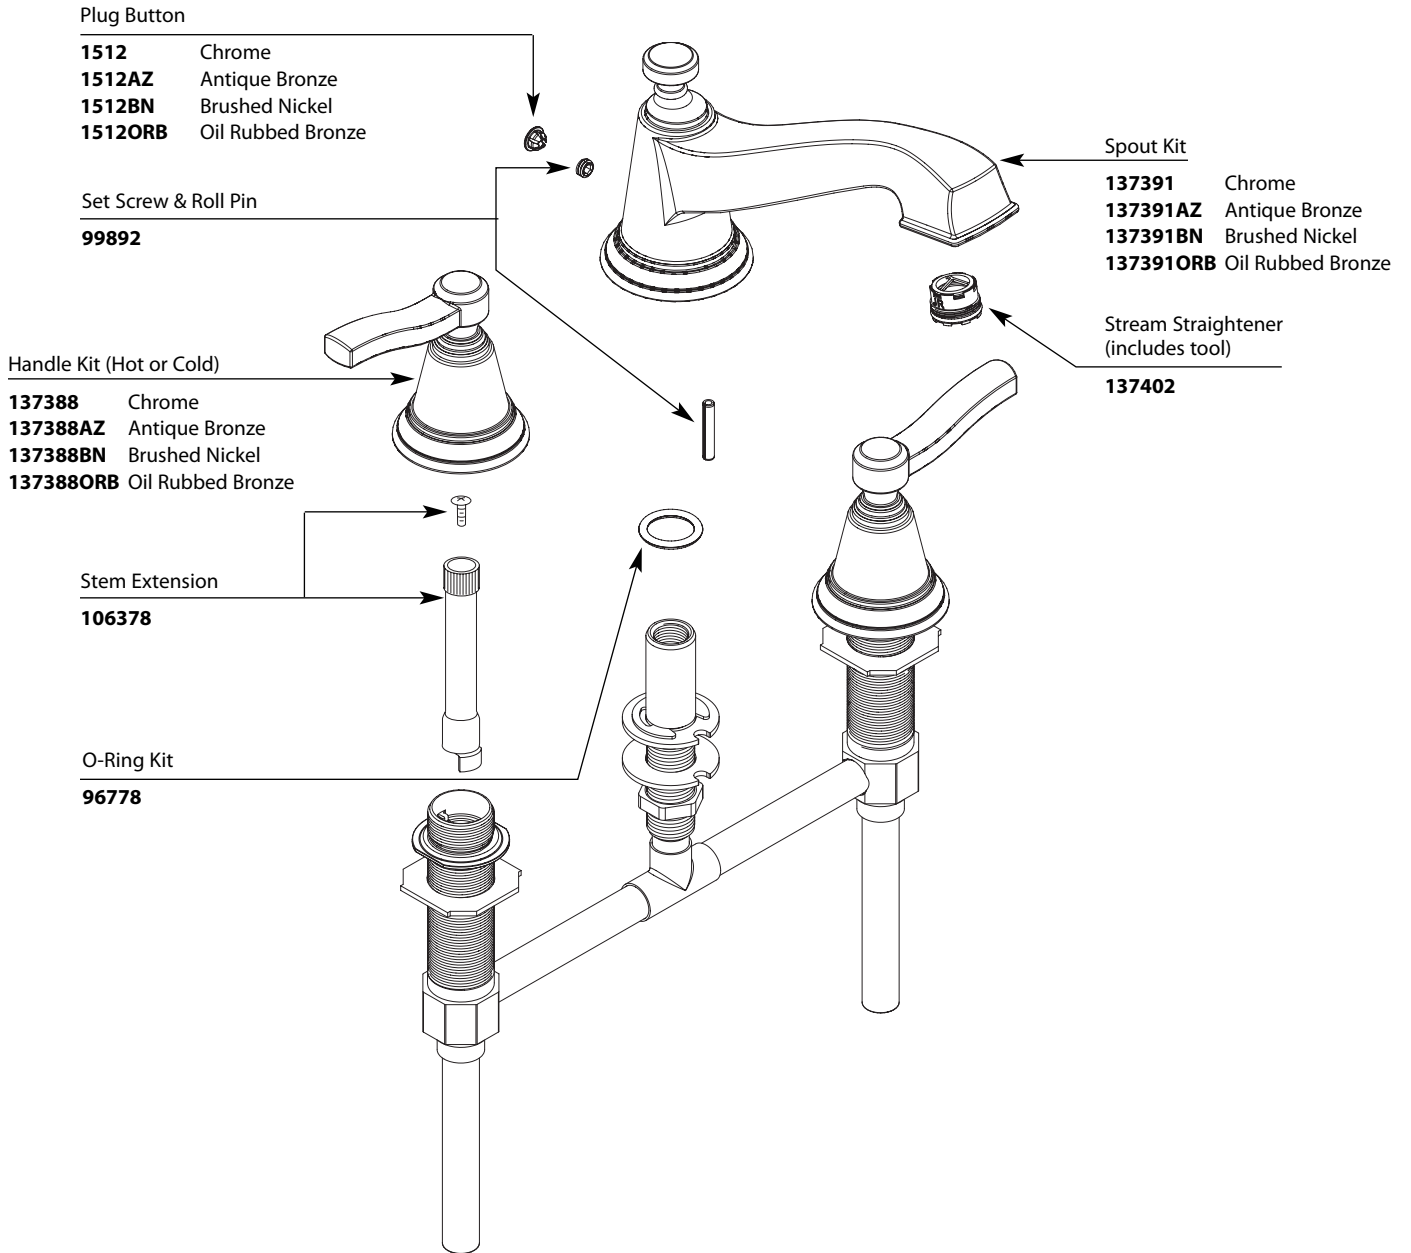

Buy it for looks. Buy it for life.®

Illustrated Parts

- Order by Part Number
- Trim can be used with either the 4997 Fixed-Deck rough in or the 4999 Adjustable rough in
- Illustrated below is the 4997 Fixed valve

ROTHBURY™		
Deck Mount Two-Handle Roman Tub Filler		
MODEL	HANDLE	FINISH
T923	Lever	Chrome
T923AZ	Lever	Antique Bronze
T923BN	Lever	Brushed Nickel
T923ORB	Lever	Oil Rubbed Bronze

TO ORDER PARTS CALL: 1-800-BUY-MOEN
www.moen.com