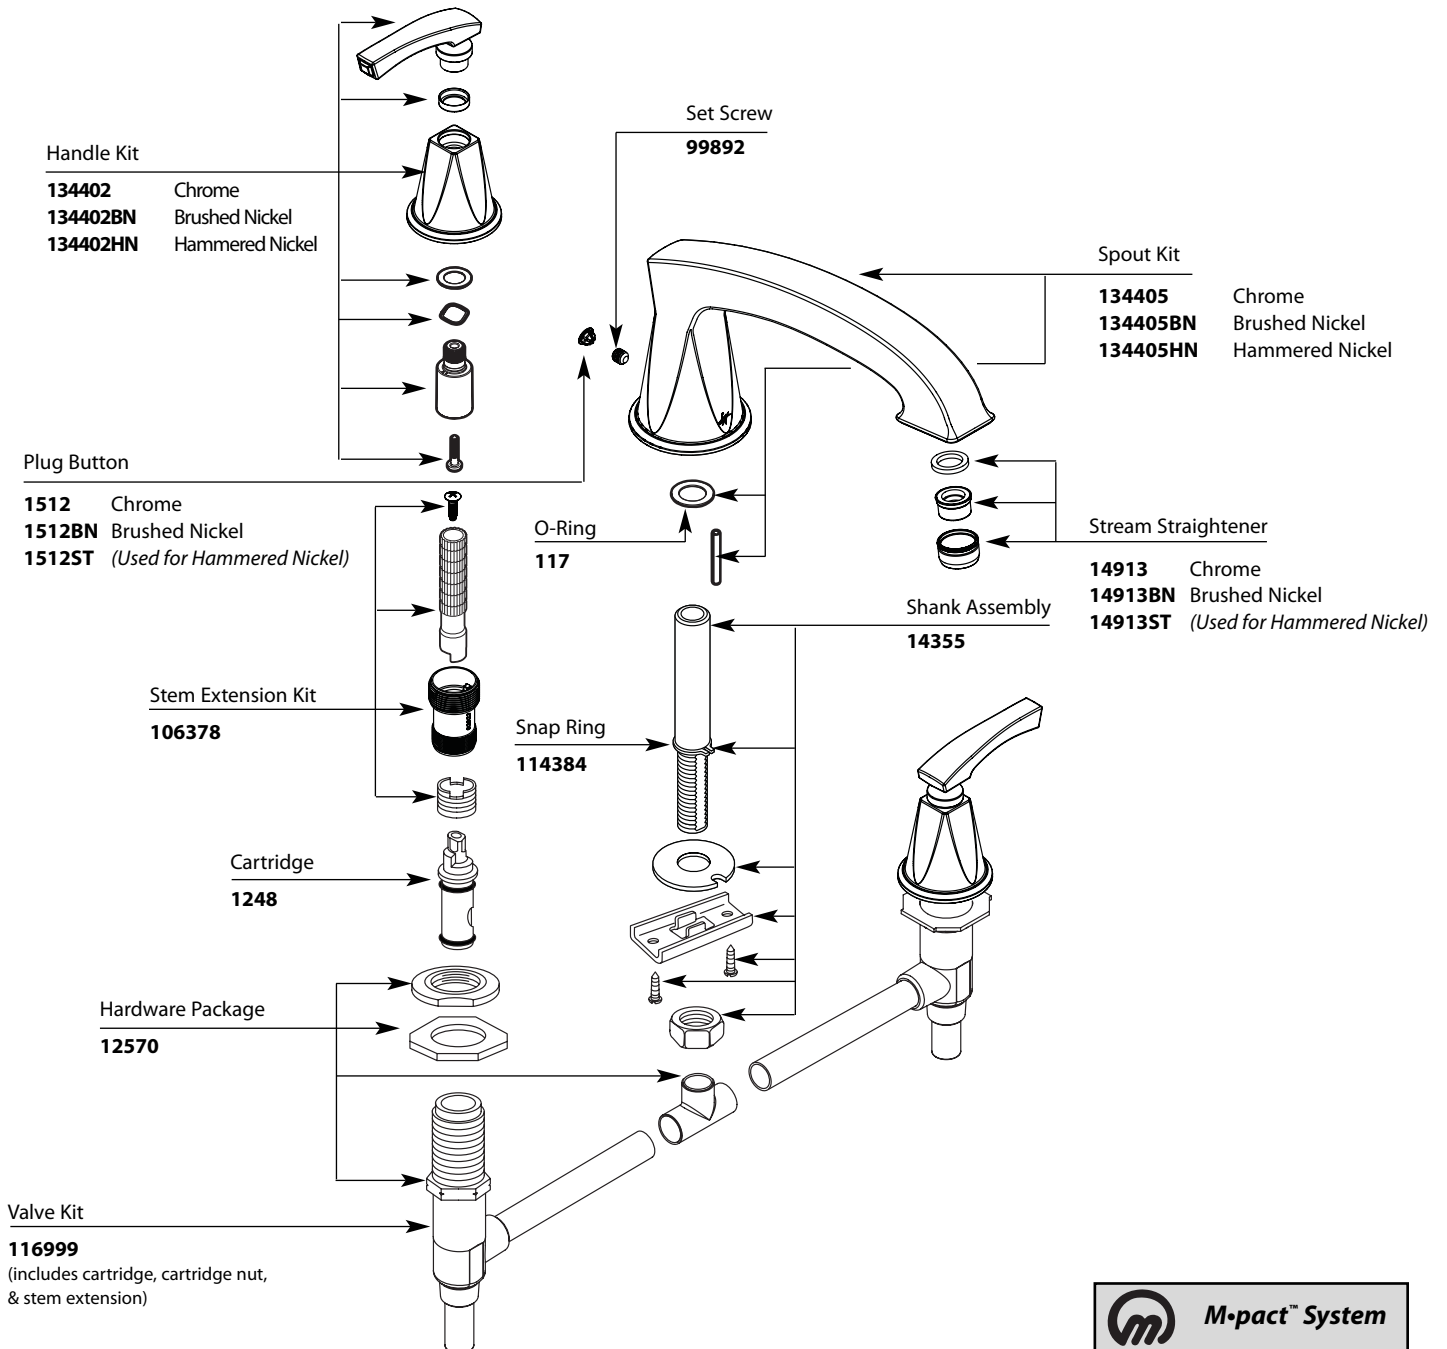

Divine™
Two-Handle Roman Tub Faucet Trim

Models: TS253 Chrome
 TS253BN Brushed Nickel
 TS253HN Hammered Nickel

Order by Part Number. For use with S923 valve.

Valve Sold Separately

TO ORDER PARTS CALL: 1-800-BUY-MOEN
 www.moen.com