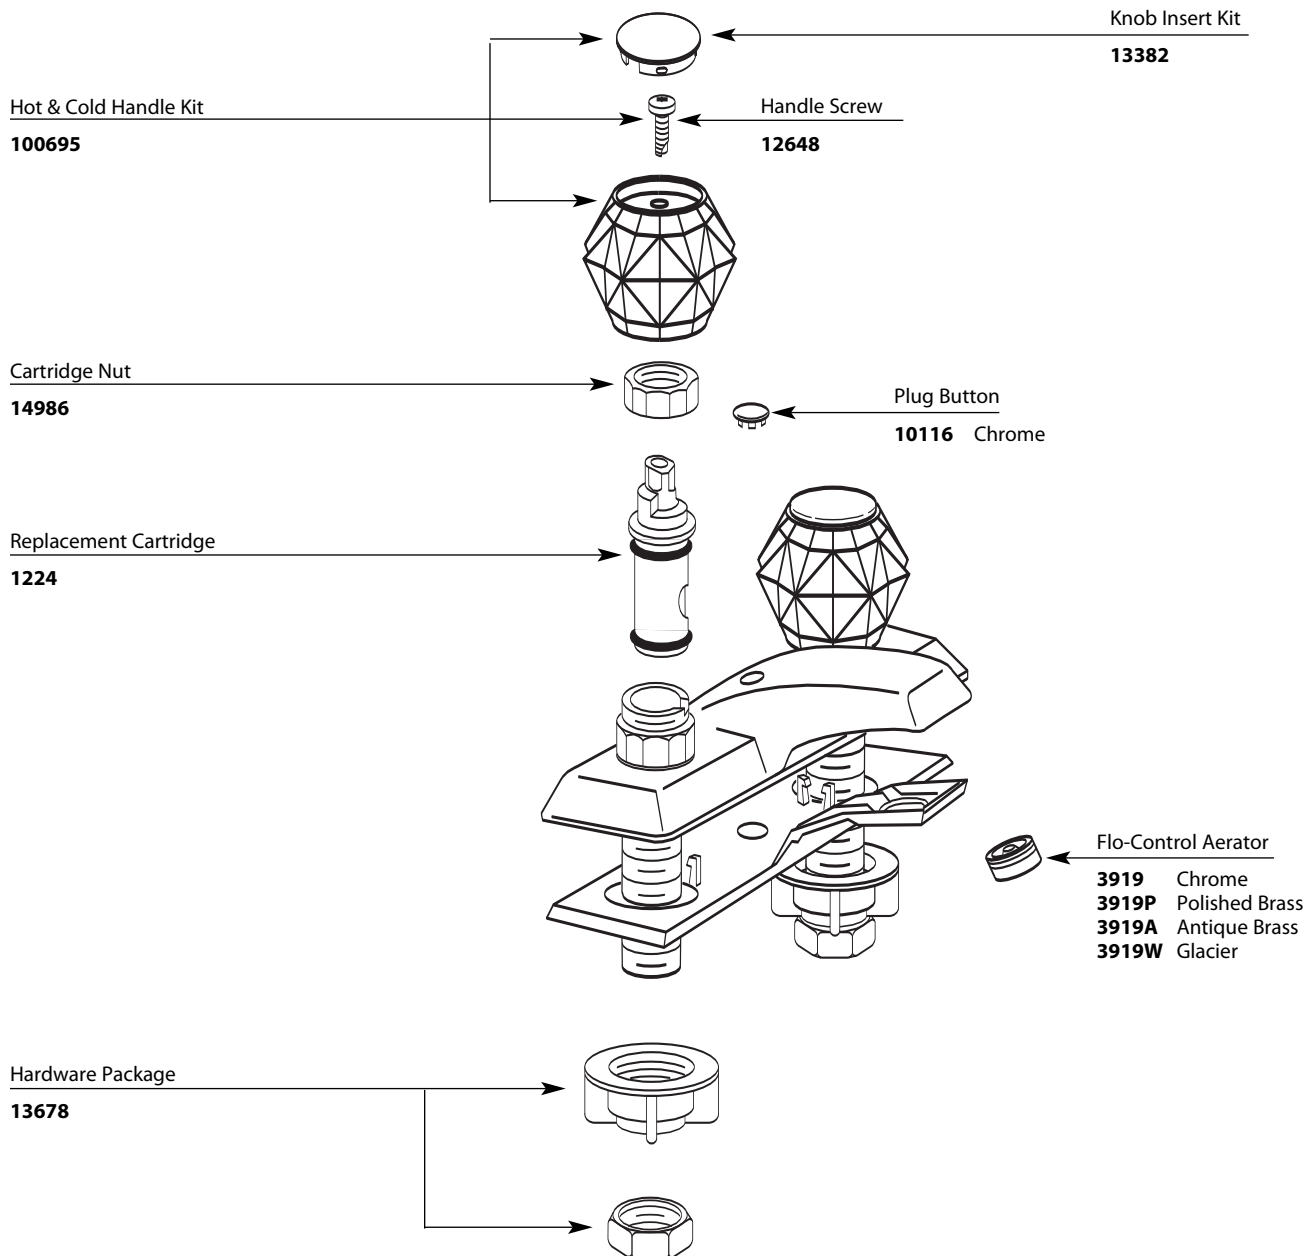

# Illustrated Parts

CHATEAU® Two-Handle Lavatory Faucet		
MODEL	TYPE	FINISH
4920	Lav w/metal waste	Chrome
64920	Lav w/50-50 waste	Chrome
64919	Lav w/metal waste	Chrome
64920P	Lav w/50-50 waste	Polished Brass
4900	Lav w/o waste	Chrome
64900	Lav w/o waste	Chrome
DISCONTINUED SKUS		
4920A	Lav w/metal waste	Antique Brass
64920A	Lav w/metal waste	Antique Brass
4920P	Lav w/metal waste	Polished Brass
4920W	Lav w/metal waste	Glacier
64920W	Lav w/metal waste	Glacier

# Illustrated Parts

■ Order by Part Number

<b>CHATEAU®</b>		
<b>Two-Handle Lavatory Faucet</b>		
<b>MODEL</b>	<b>TYPE</b>	<b>FINISH</b>
4920	Lav w/metal waste	Chrome
64920	Lav w/50-50 waste	Chrome
64919	Lav w/metal waste	Chrome
64920P	Lav w/50-50 waste	Polished Brass
4900	Lav w/o waste	Chrome
64900	Lav w/o waste	Chrome
<b>DISCONTINUED SKUS</b>		
4920A	Lav w/metal waste	Antique Brass
64920A	Lav w/metal waste	Antique Brass
4920P	Lav w/metal waste	Polished Brass
4920W	Lav w/metal waste	Glacier
64920W	Lav w/metal waste	Glacier