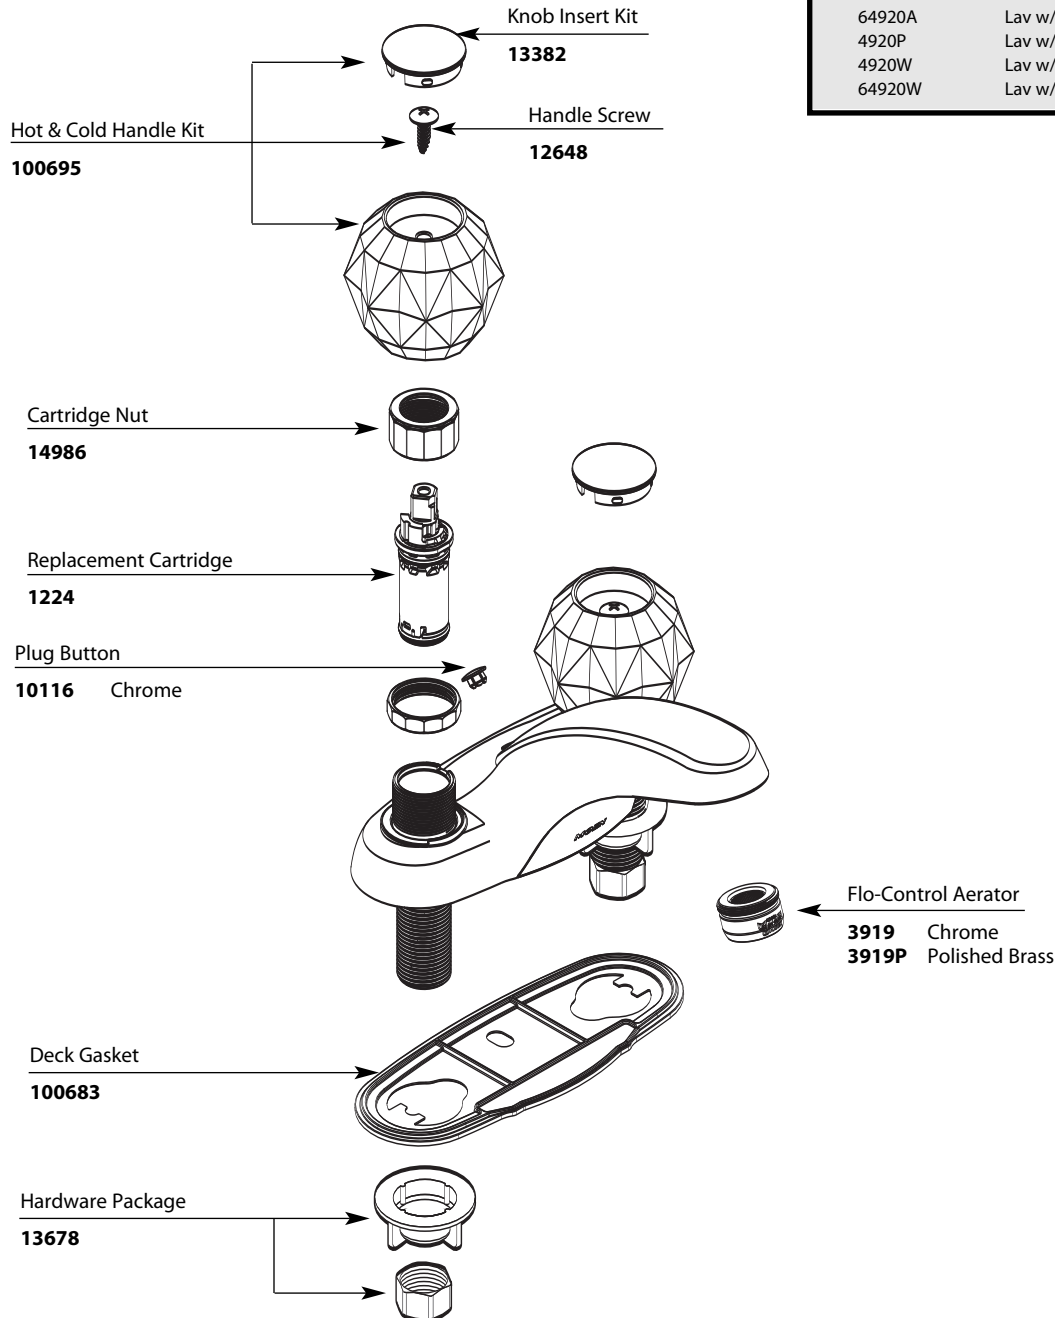

# Illustrated Parts

CHATEAU® Two-Handle Lavatory Faucet		
MODEL	TYPE	FINISH
4920	Lav w/metal waste	Chrome
64920	Lav w/50-50 waste	Chrome
64919	Lav w/metal waste	Chrome
64920P	Lav w/50-50 waste	Polished Brass
4900	Lav w/o waste	Chrome
64900	Lav w/o waste	Chrome
DISCONTINUED SKUS		
4920A	Lav w/metal waste	Antique Brass
64920A	Lav w/metal waste	Antique Brass
4920P	Lav w/metal waste	Polished Brass
4920W	Lav w/metal waste	Glacier
64920W	Lav w/metal waste	Glacier

# Illustrated Parts

■ Order by Part Number

<b>CHATEAU®</b>		
<b>Two-Handle Lavatory Faucet</b>		
<b>MODEL</b>	<b>TYPE</b>	<b>FINISH</b>
4920	Lav w/metal waste	Chrome
64920	Lav w/50-50 waste	Chrome
64919	Lav w/metal waste	Chrome
64920P	Lav w/50-50 waste	Polished Brass
4900	Lav w/o waste	Chrome
64900	Lav w/o waste	Chrome
<b>DISCONTINUED SKUS</b>		
4920A	Lav w/metal waste	Antique Brass
64920A	Lav w/metal waste	Antique Brass
4920P	Lav w/metal waste	Polished Brass
4920W	Lav w/metal waste	Glacier
64920W	Lav w/metal waste	Glacier