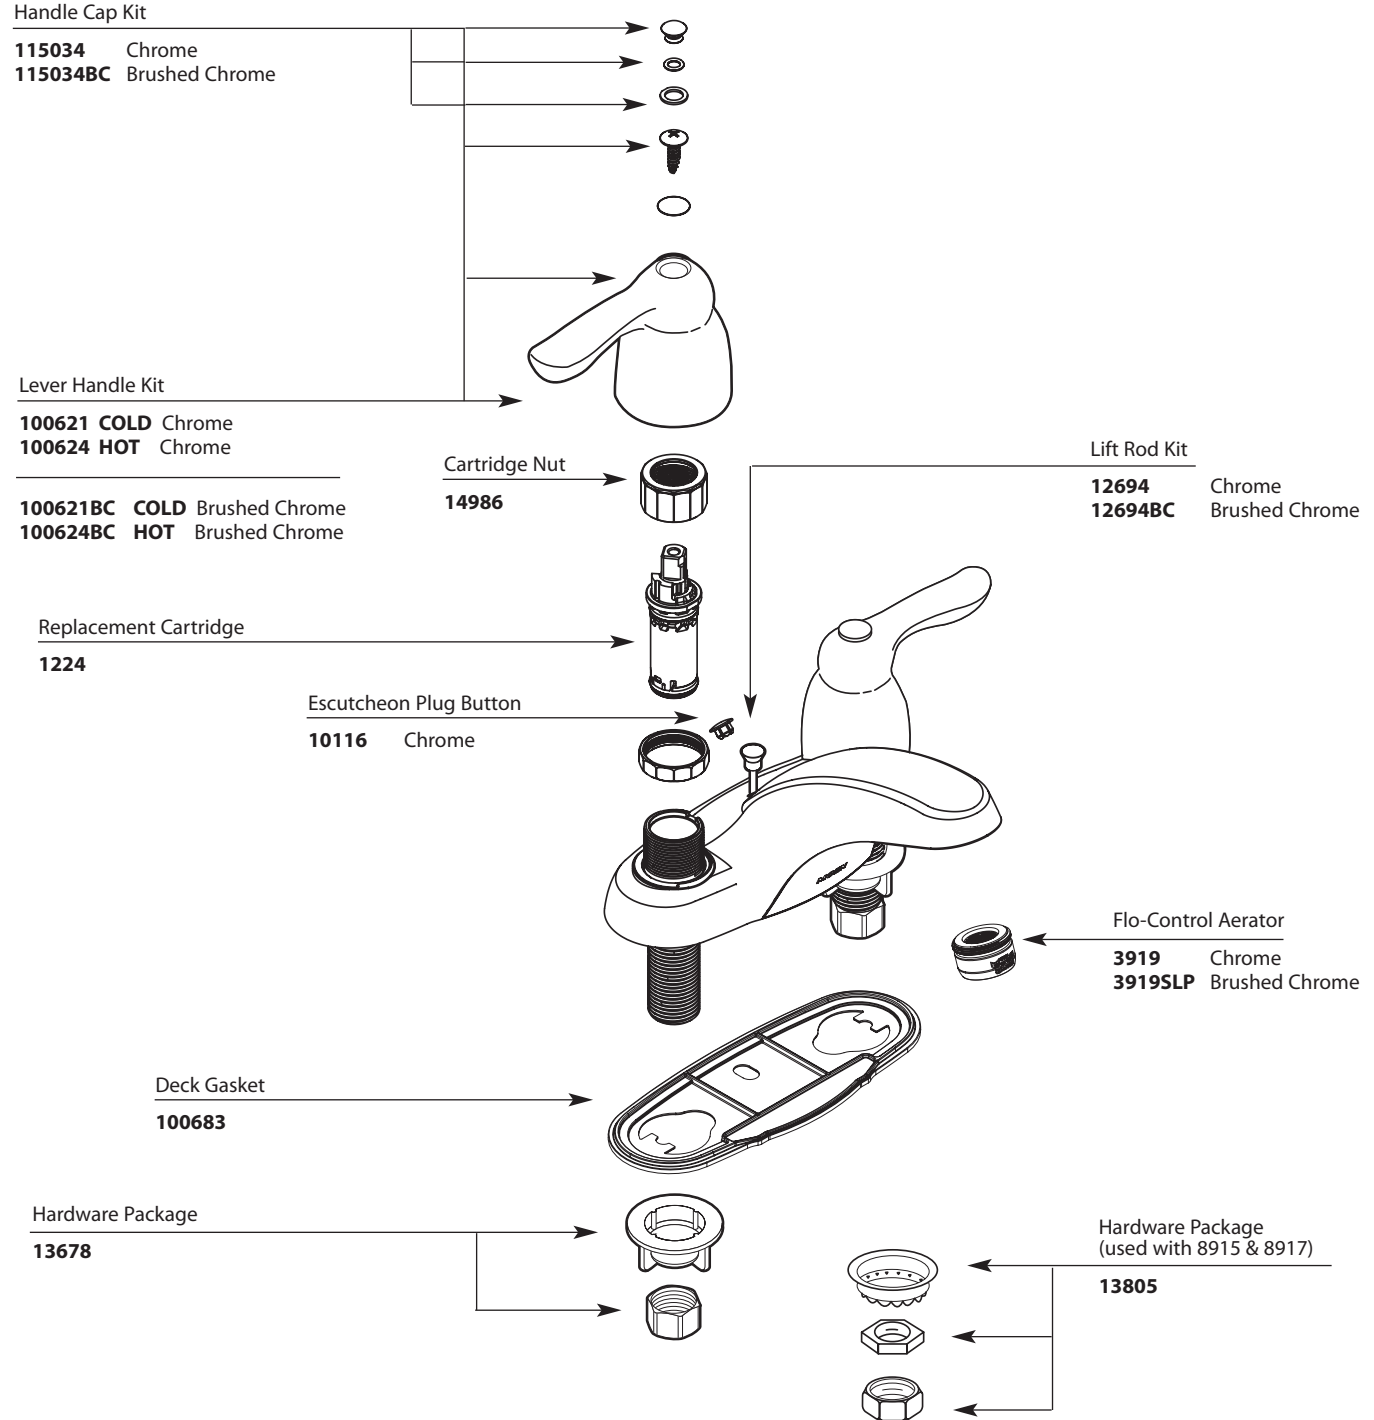

Lever Handle Kit

- 100621 COLD Chrome
- 100624 HOT Chrome

- 100621BC COLD Brushed Chrome
- 100624BC HOT Brushed Chrome

Cartridge Nut

14986

Lift Rod Kit

- 12694 Chrome
- 12694BC Brushed Chrome

Replacement Cartridge

1224

Escutcheon Plug Button

10116 Chrome

Flo-Control Aerator

- 3919 Chrome
- 3919SLP Brushed Chrome

Deck Gasket

100683

Hardware Package

13678

Hardware Package  
(used with 8915 & 8917)

13805

Buy it for looks. Buy it for life.®

■ Order by Part Number

# Illustrated Parts