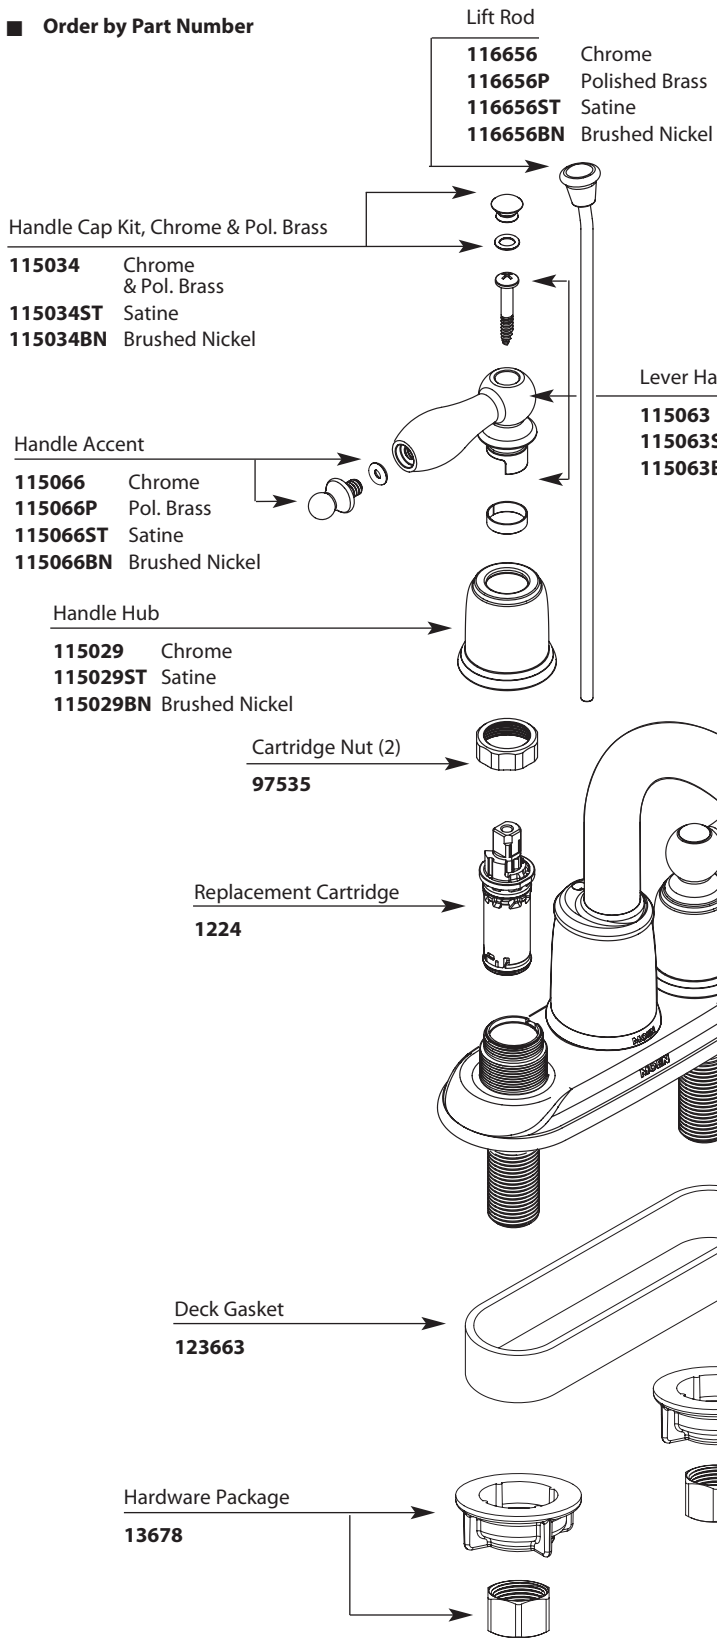

Buy it for looks. Buy it for life.®

Illustrated Parts

■ Order by Part Number

CASTLEBY™		
Two-Handle Lavatory Faucet with Non Metal Waste Assembly		
MODEL	TYPE	FINISH
4948	Lever	Chrome
4948BN	Lever	Brushed Nickel
4948CP	Lever	Chrome/Polished Brass
4948CPC	Lever	Chrome/Porcelain
4948ST	Lever	Satine/Pol. Brass
4948STST	Lever	Satine
64948	Lever	Chrome