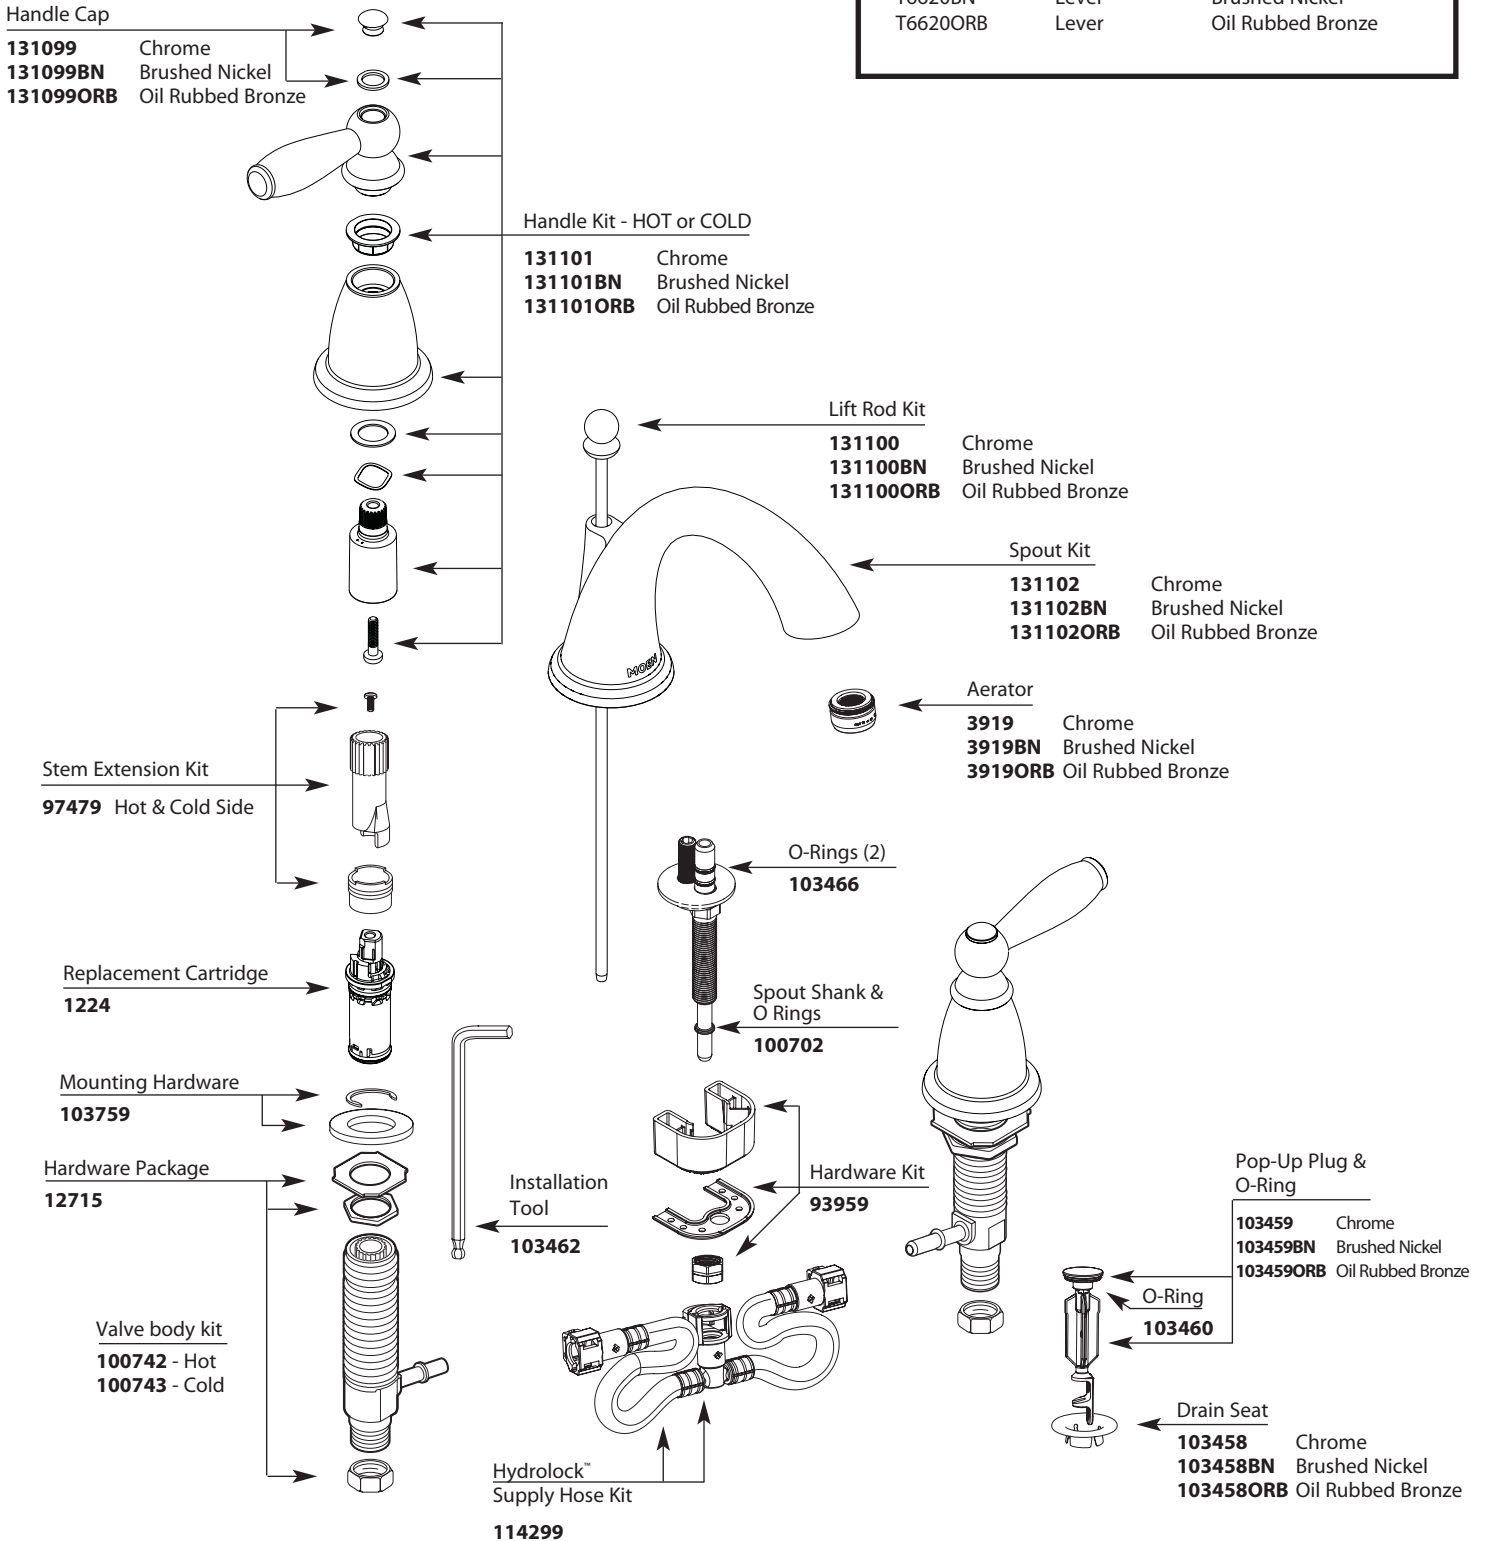

Buy it for looks. Buy it for life.®

■ Order by Part Number

Illustrated Parts

BRANTFORD™		
Two-Handle Widespread Lavatory Faucet Trim		
MODEL	HANDLE	FINISH
T6620	Lever	Chrome
T6620BN	Lever	Brushed Nickel
T6620ORB	Lever	Oil Rubbed Bronze