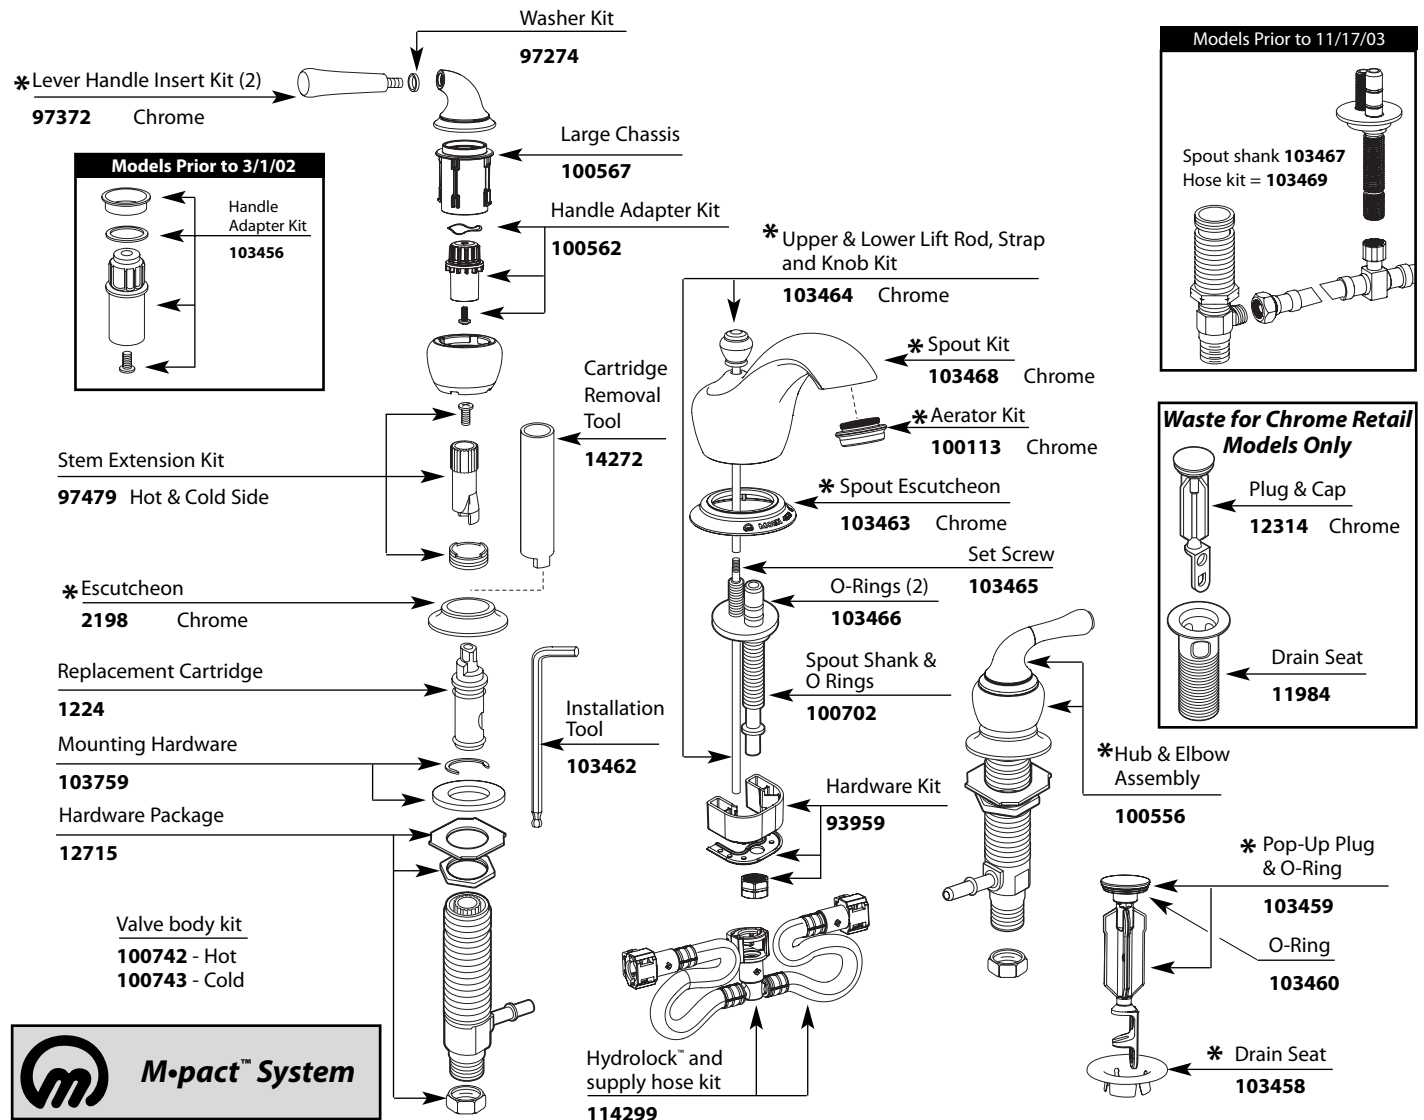

Buy it for looks. Buy it for life.®

Illustrated Parts

MONTICELLO® Two-Handle Widespread Lavatory Faucet			MONTICELLO® Two-Handle Widespread Lavatory Faucet		
MODEL	HANDLE	FINISH	MODEL	HANDLE	FINISH
T4570	Lever	Chrome	DISCONTINUED SKUS A4570 T4570W RT4570BP A4570BN T4570STP RT4570CG A4570P RT4570 84254 A4570BP RT4570P 84240W A4570PM RT4570PM 84240PM A4570ST RT4570ST 84250 84244 84250PM 84250ST 84252ST		
T4570BN	Lever	Brushed Nickel			
T4570P	Lever	Polished Brass			
T4570CP	Lever	Chrome/Polished Brass			
T4570CPC	Lever	Chrome/Porcelain			
T4570PM	Lever	Platinum			
T4570PMC	Lever	Platinum/Chrome			
T4570ST	Lever	Satine			
84240	Lever	Chrome			
84246	Lever	Chr/Polished Brass			

■ Order by Part Number * See Chart on Next Page for Other Available Finishes