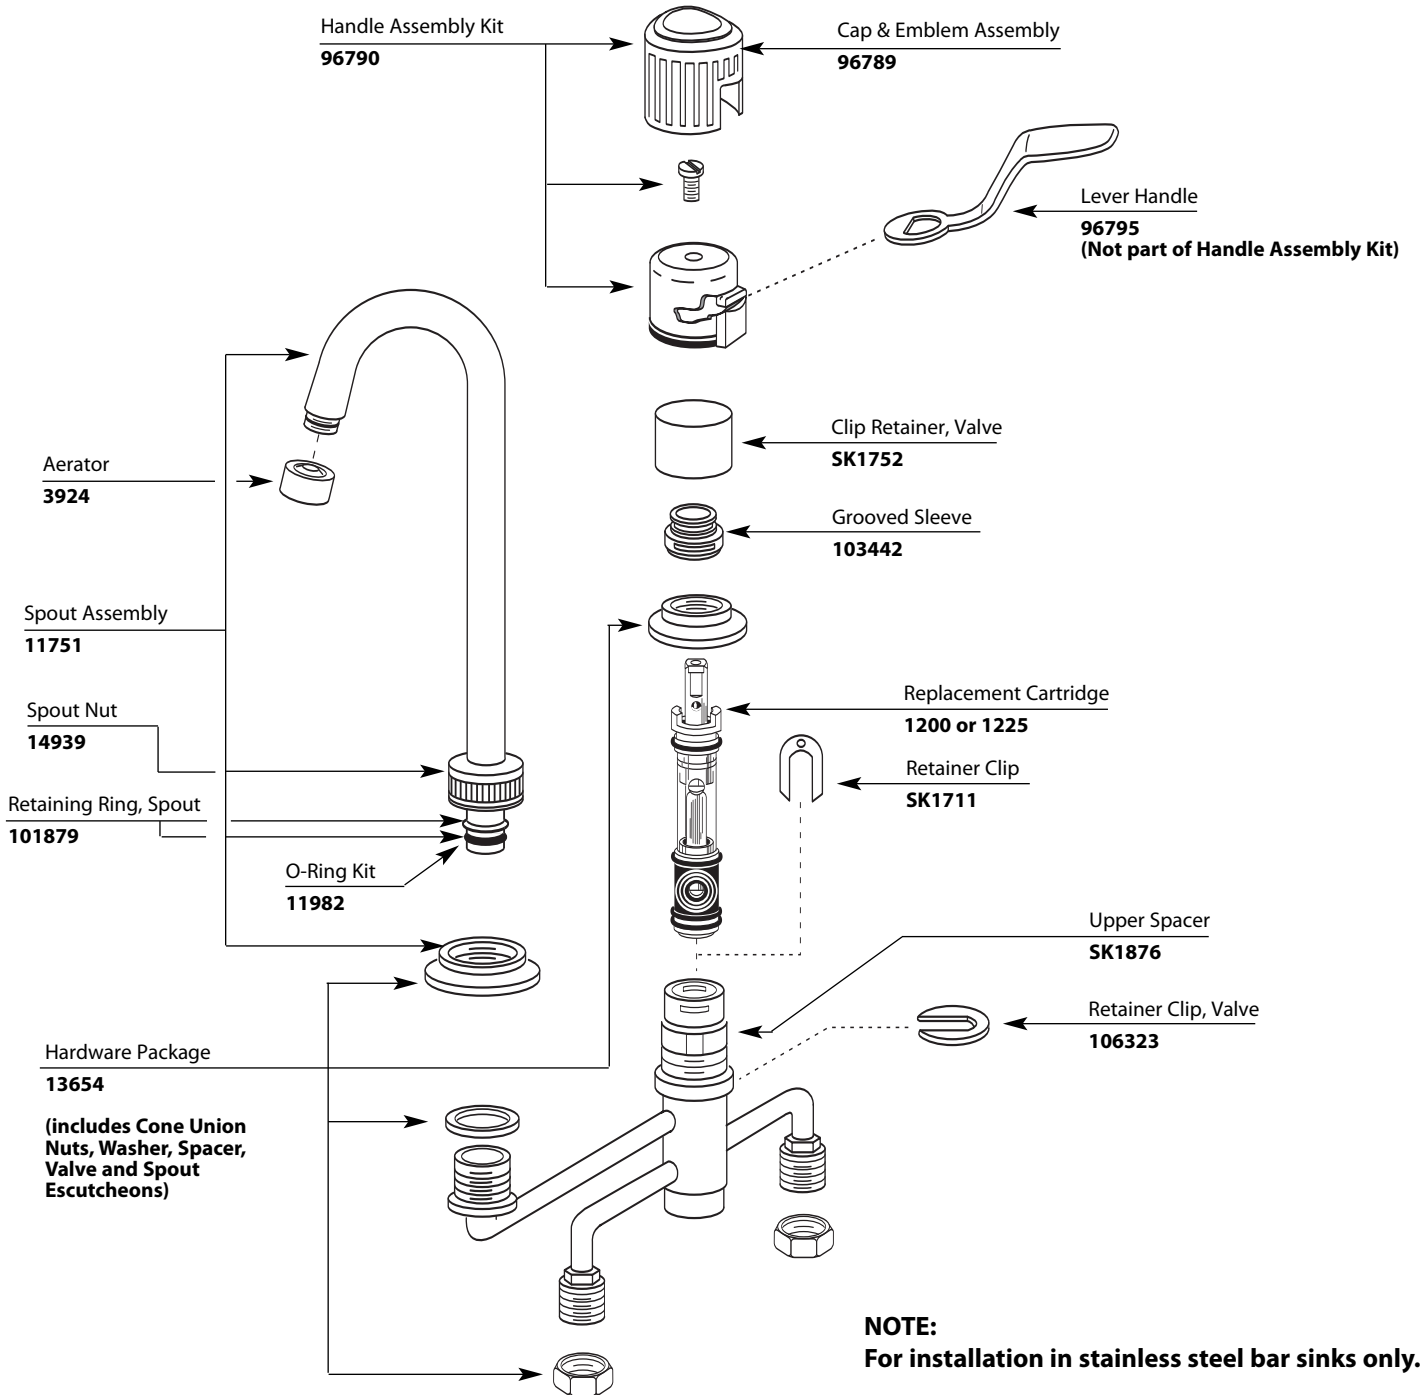

Buy it for looks. Buy it for life.®

■ Order by Part Number

# Illustrated Parts

CHATEAU®		
Single Handle Lever Style Bar Faucet		
MODEL	HANDLE	FINISH
4901	Lever	Chrome

TO ORDER PARTS CALL: 1-800-BUY-MOEN  
www.moen.com