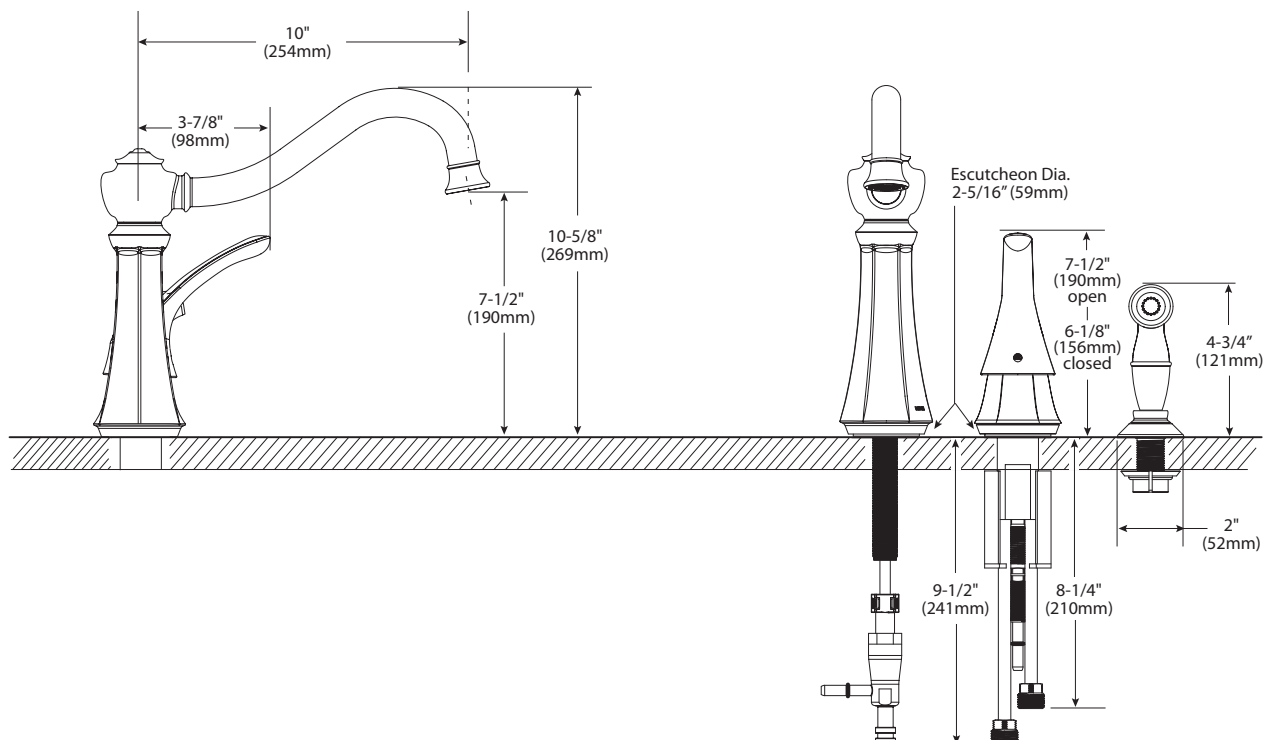

## Vestige™ Single-Handle Kitchen Faucet with Side Spray

Models: 7065, 7065SL, 7065ORB, 7065PW

Spout, Handle, & Hose Spray install  
through deck holes a minimum of  
1-1/4" (32mm) in diameter.