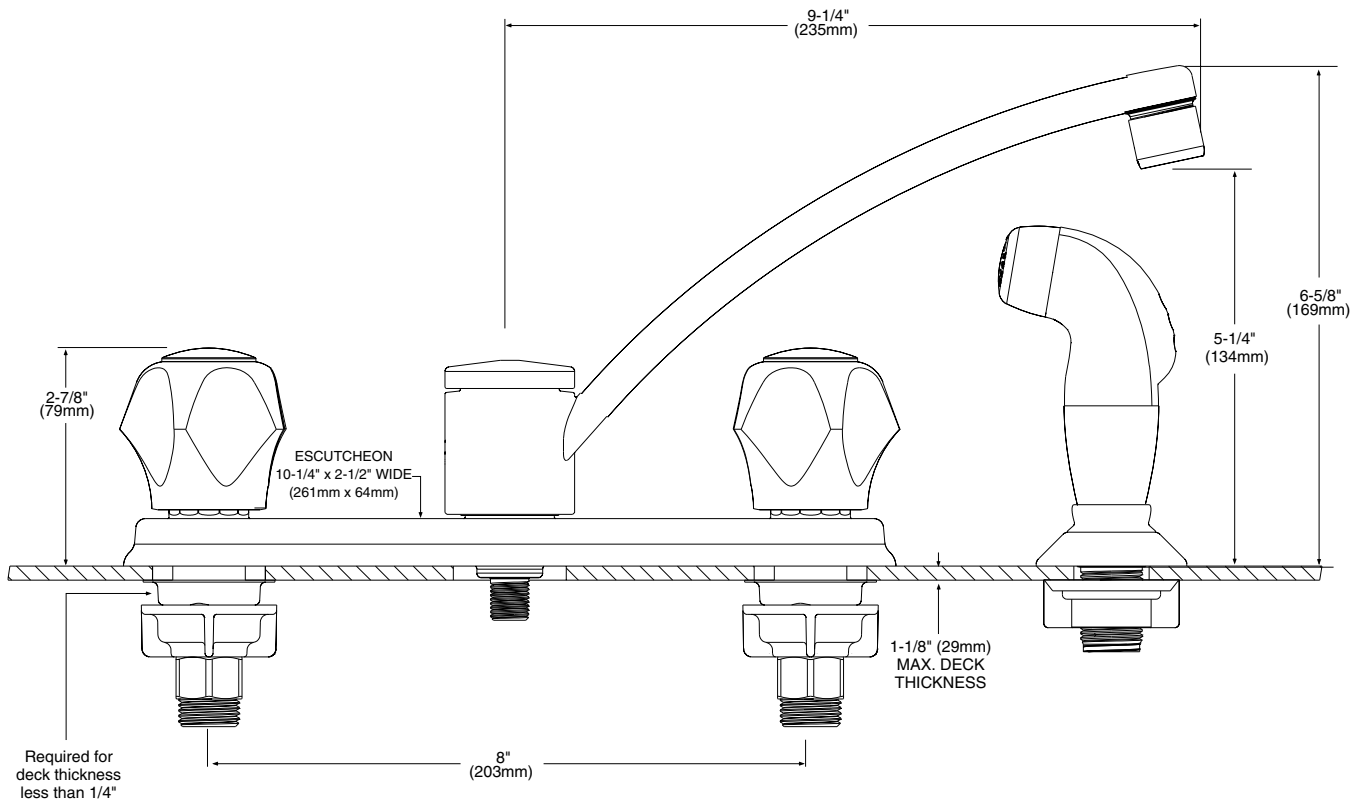

FAUCET DESCRIPTION

- Chrome plated metal construction
- 1/2" IPS connections will accept standard ball nose connection for 3/8" tubing
- Includes hose and Protégé side spray

OPERATION

- Acrylic knob style handles
- Operate the faucet by rotating either handle in a counterclockwise manner to open, and clockwise to close.

FLOW

- Aerator is limited to 2.2 gpm max (8.3 L/min)

CARTRIDGE

- 1224 cartridge design
- Nonmetallic and stainless steel material

STANDARDS

- Third party certified by CSA to meet CSA B-125, ASME A112.18.1M and all applicable requirements referenced therein.
- Certified to ANSI/NSF 61/9
- Complies with California Proposition 65 and with the Federal Safe Water Drinking Act

Model: 87681

NOTE: See reverse side
for illustrated parts

NOTE: This faucet is designed to be
installed through 4 holes 1" Min. Dia.

CRITICAL DIMENSIONS

(DO NOT SCALE)