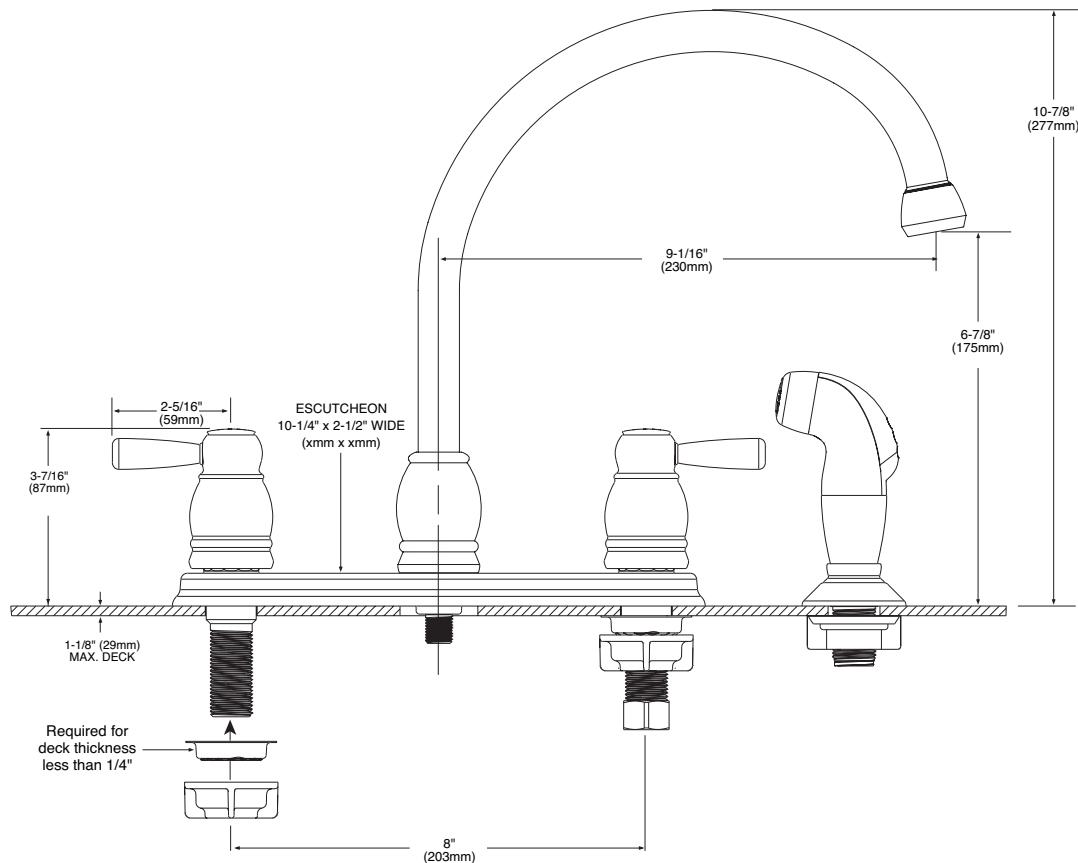

FAUCET DESCRIPTION

- Chrome plated metal construction with LifeShine® polished brass accents or brushed Platinum finish
- 1/2" IPS connections will accept standard ball nose connection for 3/8" tubing
- Includes hose and Protégé side spray

Models: 87881, 87881CP, 878881SLP,
87995 (w/o side spray)

NOTE: This faucet is designed to be
installed through 4 holes 1" Min. Dia.

CRITICAL DIMENSIONS

(DO NOT SCALE)