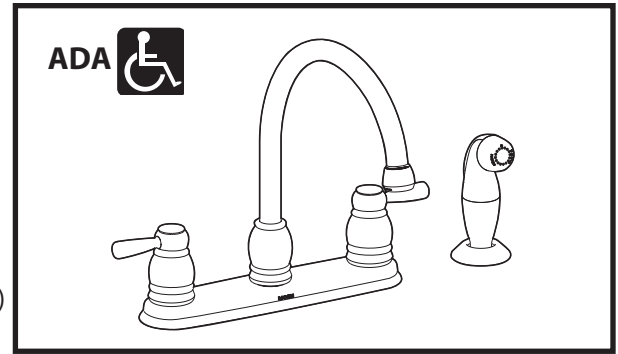

FAUCET DESCRIPTION

- Chrome plated metal construction with LifeShine® polished brass accents or brushed Platinum finish
- 1/2" IPS connections will accept standard ball nose connection for 3/8" tubing
- Includes hose and Protégé side spray

CARTRIDGE

- 1224 cartridge design
- Nonmetallic and stainless steel material

STANDARDS

- Third party certified by CSA to meet CSA B-125, ASME A112.18.1M and all applicable requirements referenced therein.
- Certified to ANSI/NSF 61/9
- Complies with California Proposition 65 and with the Federal Safe Water Drinking Act

WARRANTY

- Lifetime limited warranty against leaks, drips and finish defects to the original consumer purchaser
- 5 year warranty if used in commercial installations

MOEN® Two-Handle High Arc Spout Lever Style Kitchen Faucet with Protégé Side Spray

Models: 87881, 87881CP, 878881SLP,
87995 (w/o side spray)

NOTE: This faucet is designed to be
installed through 4 holes 1" Min. Dia.

CRITICAL DIMENSIONS

(DO NOT SCALE)