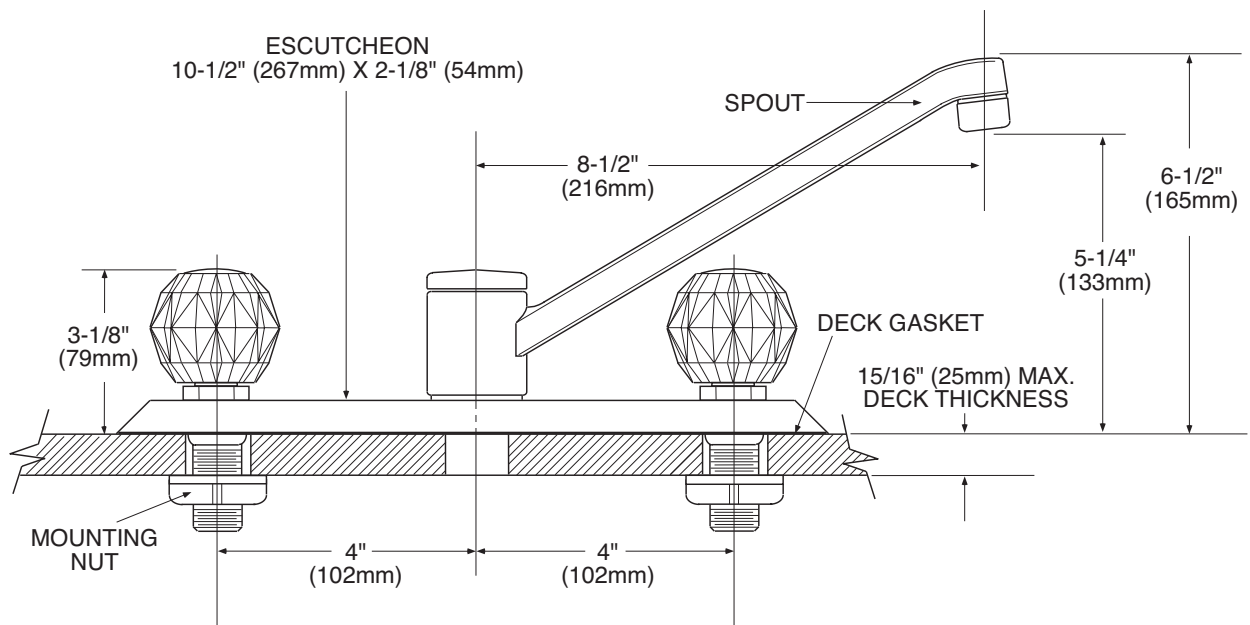

NOTE: Designed to be installed through 3 holes - 1" min. dia. and on 4" centers

CRITICAL DIMENSIONS

(DO NOT SCALE)

Buy it for looks. Buy it for life.®

Specifications

FAUCET DESCRIPTION

- Chrome plated metal construction
- 1/2" IPS connections will accept standard ball nose connection for 3/8" tubing

Model: 7900

Bulk Model: 67900

(Bulk packed 12 per carton)

NOTE: This faucet is designed to be installed through 3 holes 1" Min. Dia.

CRITICAL DIMENSIONS

(DO NOT SCALE)