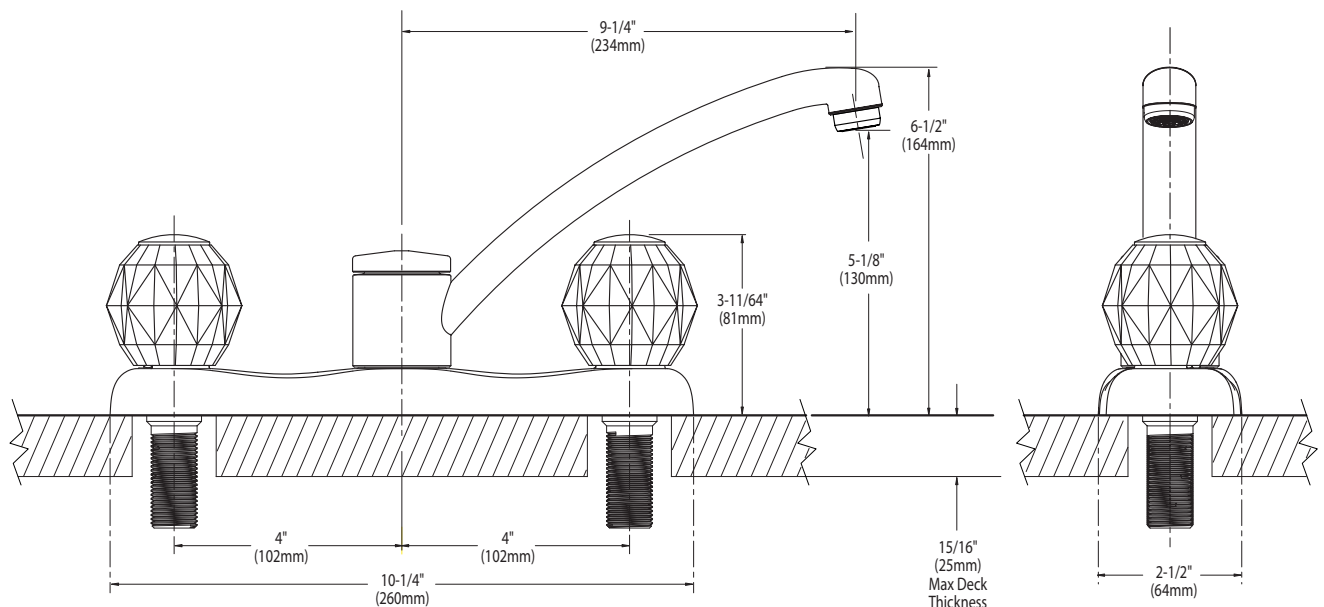

Buy it for looks. Buy it for life.®

Specifications

FAUCET DESCRIPTION

- Metal construction with chrome plated finish.
- 1/2" IPS connections will accept standard ball nose connection for 3/8" tubing

OPERATION

NOTE: Designed to be installed through 3 holes - 1" min. dia. and on 4" centers

CRITICAL DIMENSIONS

(DO NOT SCALE)

Buy it for looks. Buy it for life.®

Specifications

FAUCET DESCRIPTION

- Chrome plated metal construction
- 1/2" IPS connections will accept standard ball nose connection for 3/8" tubing