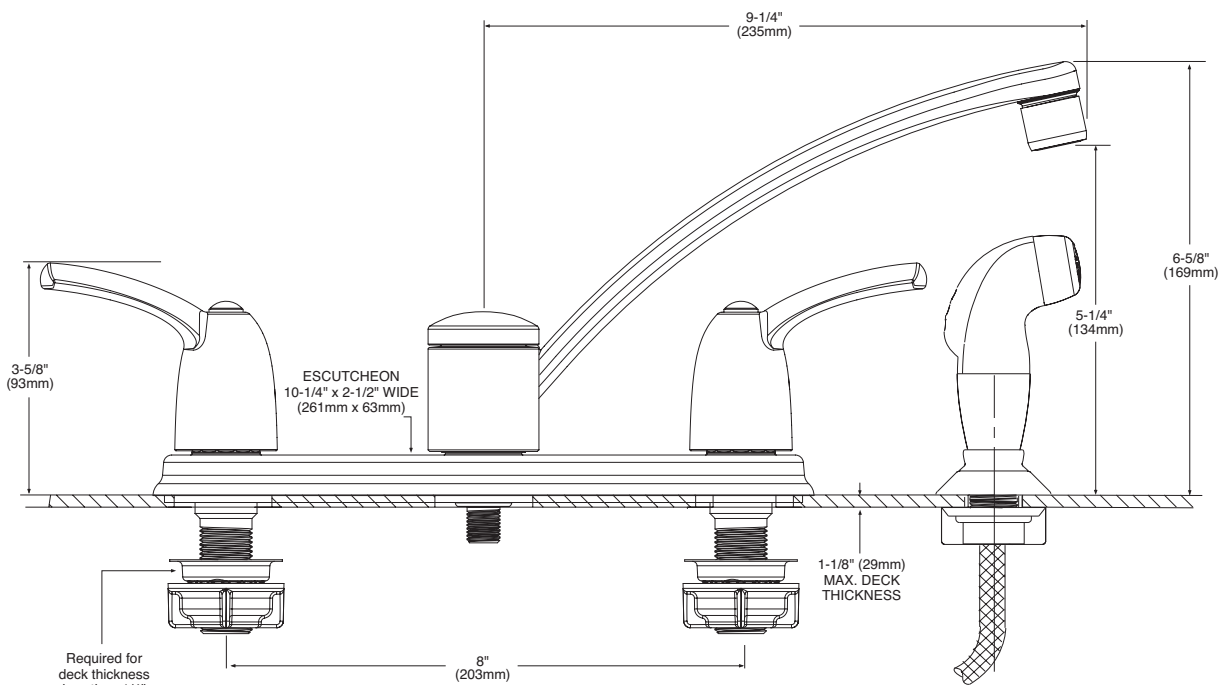

Buy it for looks. Buy it for life.®

Specifications

FAUCET DESCRIPTION

- Chrome plated metal construction
- 1/2" IPS connections will accept standard ball nose connection for 3/8" tubing
- Includes hose and Protégé side spray

Models: 87412, 87413
(87412 less side spray)

NOTE: This faucet is designed to be installed through 4 holes 1" Min. Dia.

CRITICAL DIMENSIONS

(DO NOT SCALE)

FOR MORE INFORMATION CALL: 1-800-BUY-MOEN

www.moen.com