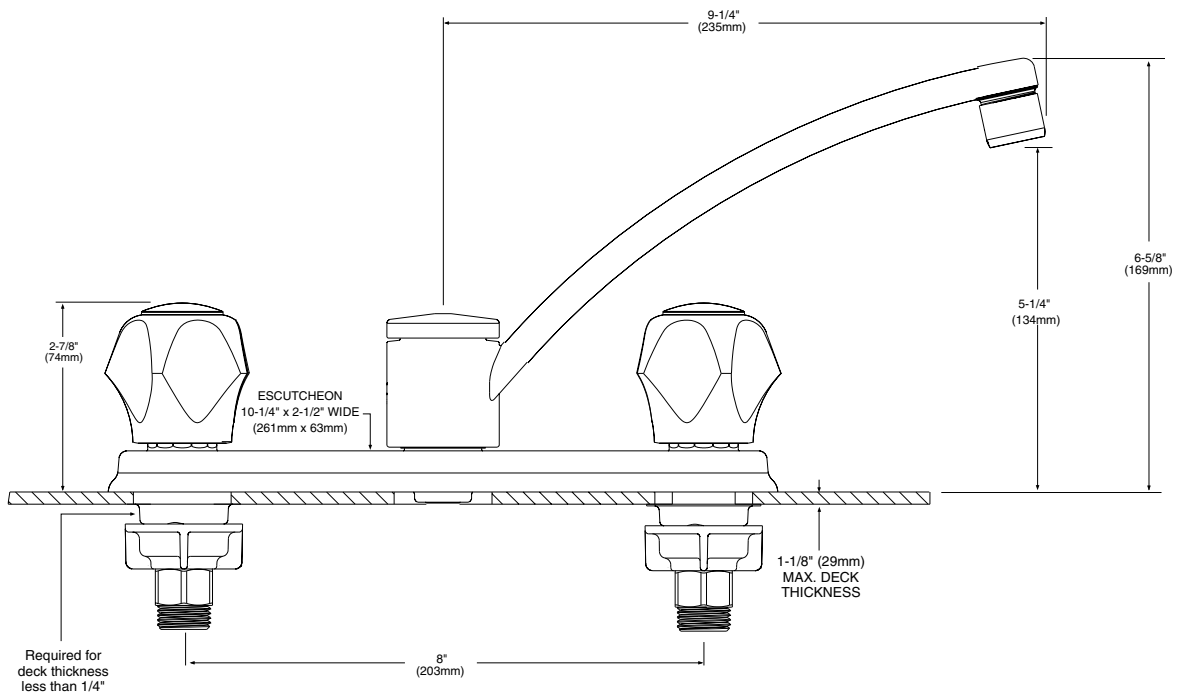

## FAUCET DESCRIPTION

- Chrome plated metal construction
- 1/2" IPS connections will accept standard ball nose connection for 3/8" tubing

**Model: 87685**

**NOTE: See reverse side for illustrated parts**

**NOTE: This faucet is designed to be installed through 3 holes 1" Min. Dia.**

## CRITICAL DIMENSIONS

(DO NOT SCALE)