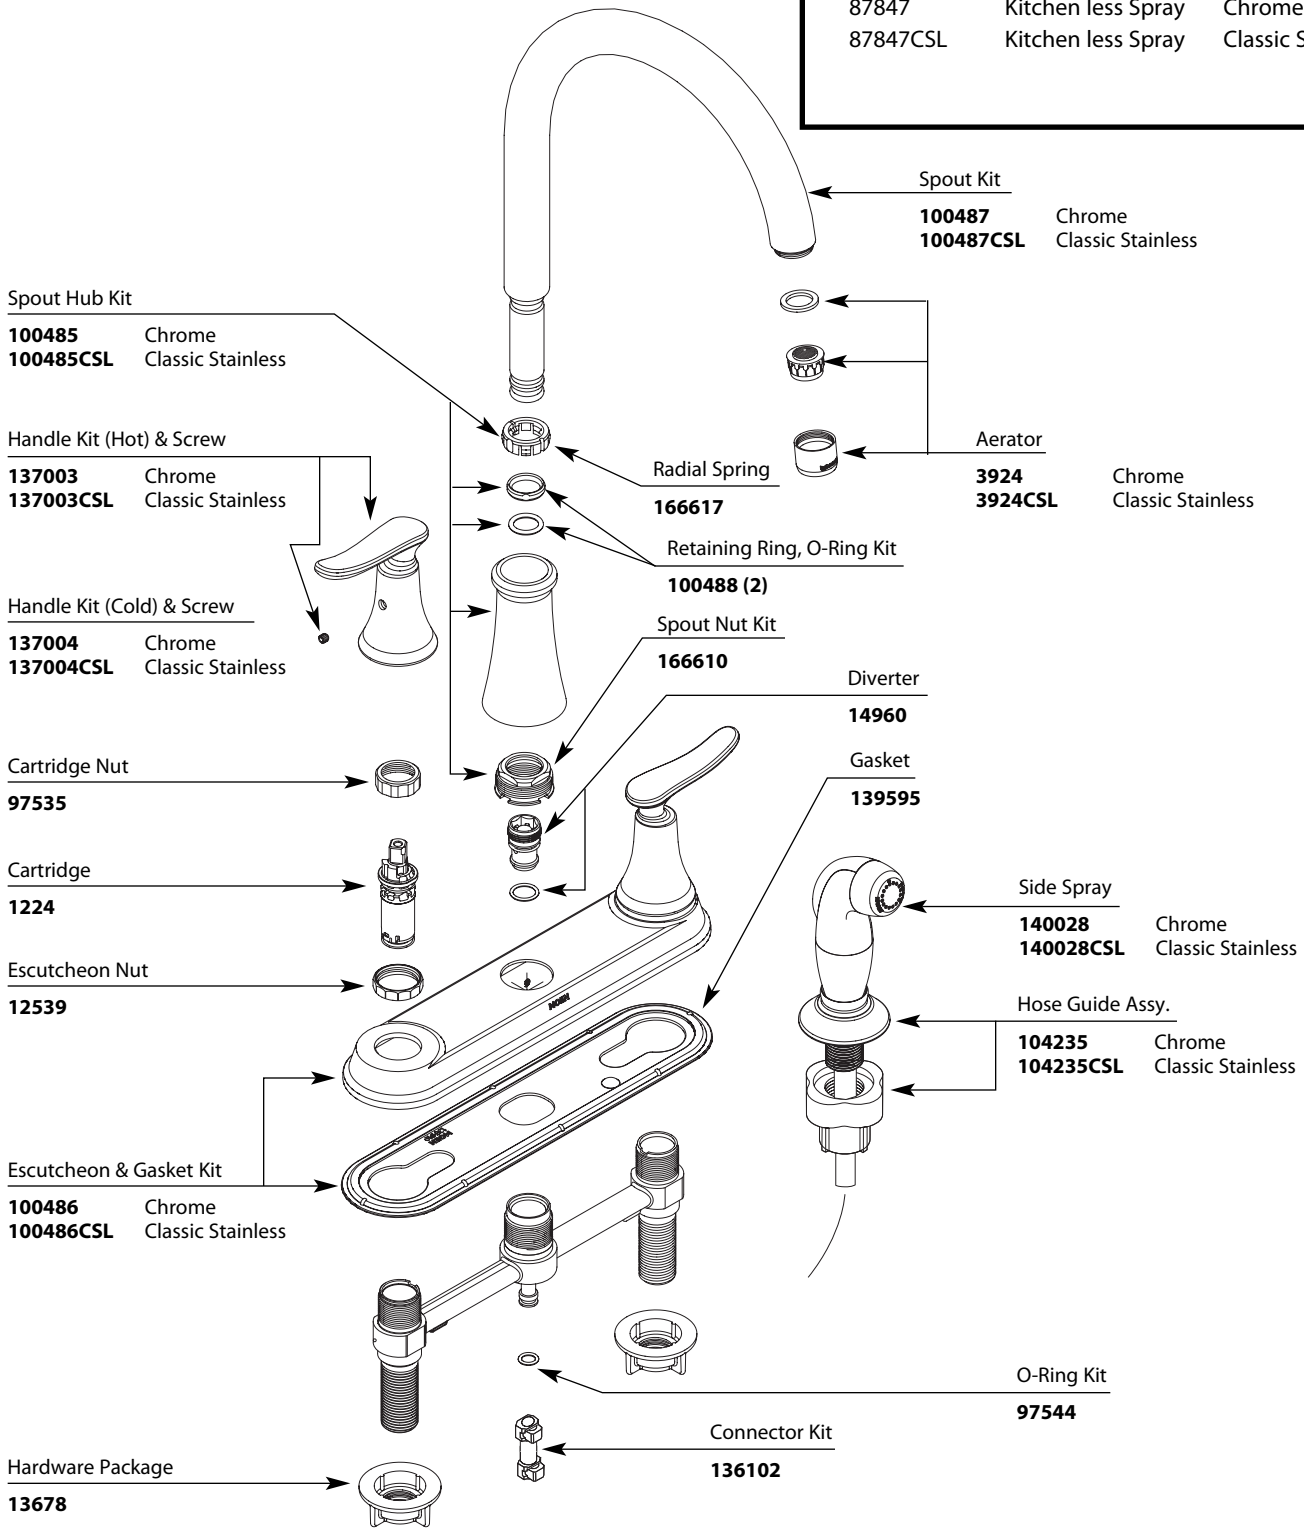

Buy it for looks. Buy it for life.®

Order by Part Number

Illustrated Parts

QUINN™		
Two Handle Lever Style Kitchen Faucet		
MODEL		FINISH
87846	Kitchen w/Spray	Chrome
87846CSL	Kitchen w/Spray	Classic Stainless
87847	Kitchen less Spray	Chrome
87847CSL	Kitchen less Spray	Classic Stainless