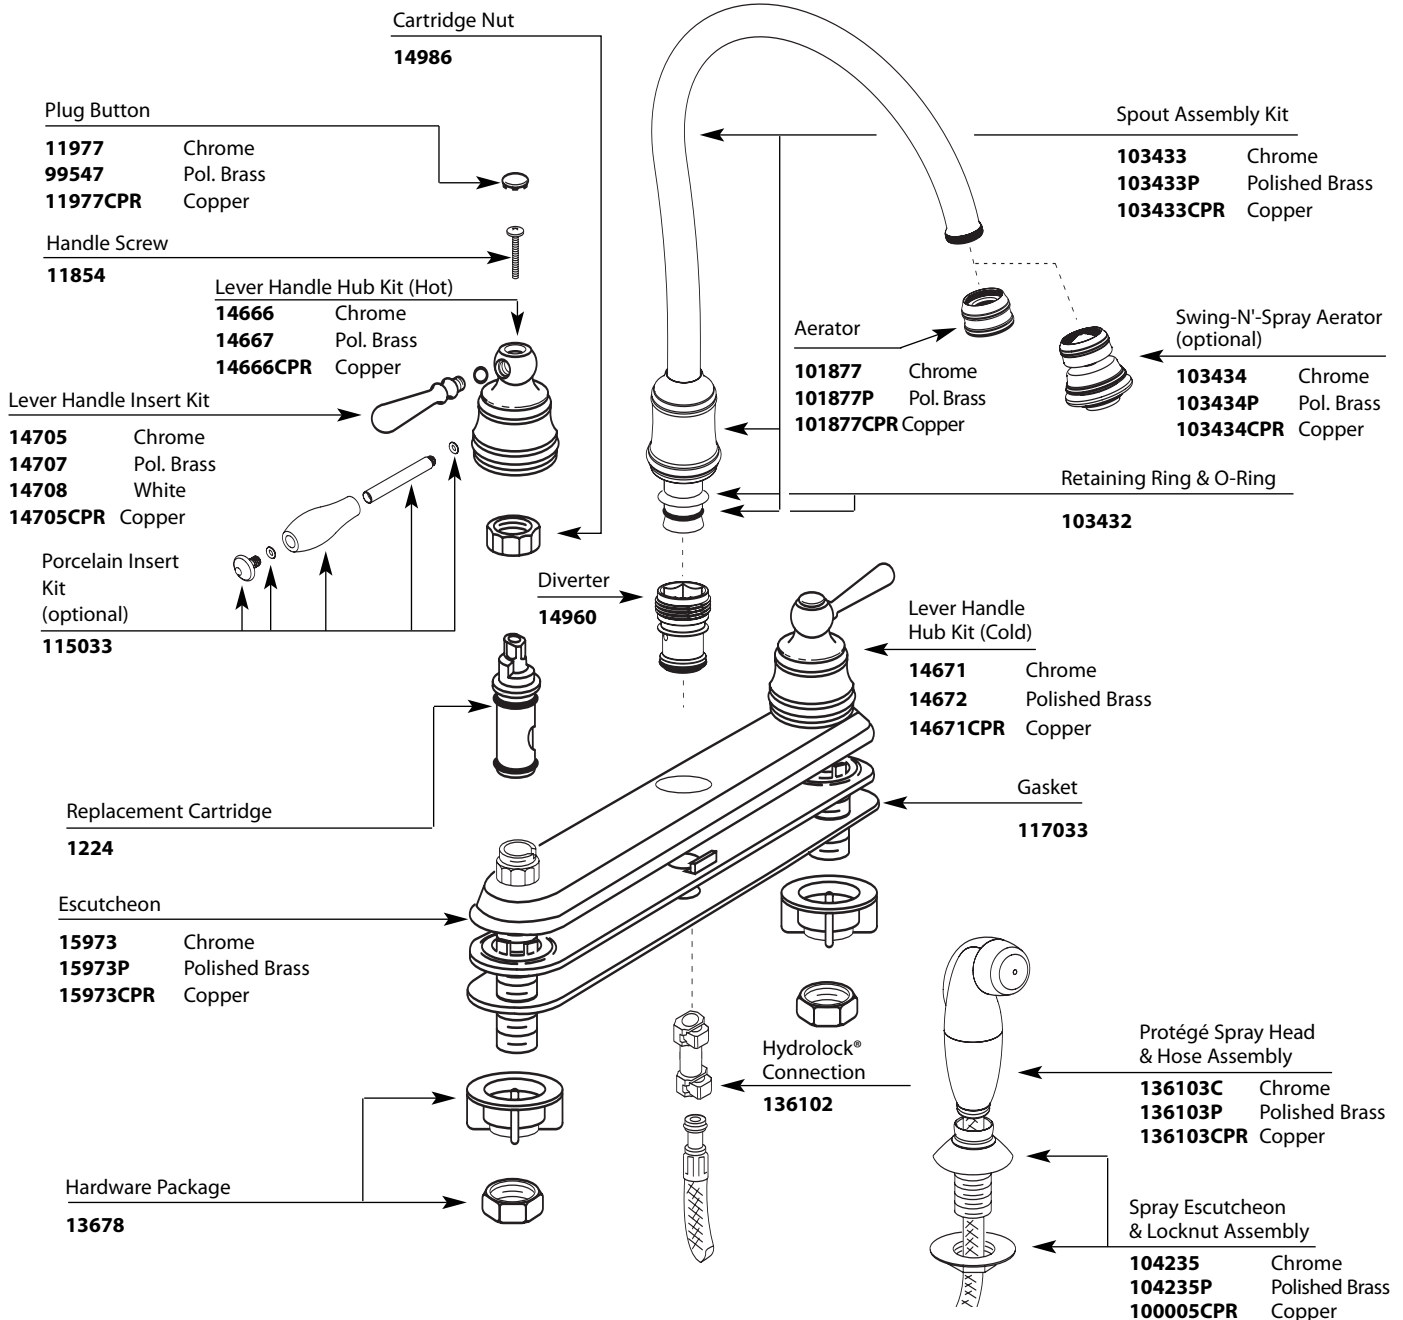

Buy it for looks. Buy it for life.®

■ Order by Part Number

# Illustrated Parts

TRADITIONAL®		
Two-Handle Lever Style Faucet		
MODEL	HANDLE	FINISH
7986	Lever	Chrome
7986P	Lever	Polished Brass
87986	Lever	Chrome
7986CPR	Lever	Copper
87986CPR	Lever	Copper
87990	Lever	Chrome