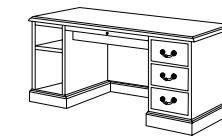

Single Pedestal Desks
LVM721L 72x36 Left
LVM651L 66x30 Left
LVM721R 72x36 Right
LVM651R 66x30 Right