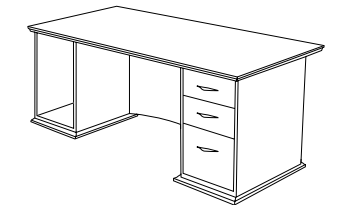

Single Pedestal Desks

AV700L 72x30 Left Pedestal
AV660L 66x30 Left Pedestal
AV700R 72x30 Right Pedestal
AV660R 66x30 Right Pedestal