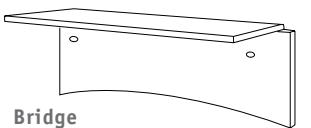

Bridge

AV484 42W x 24D x 29H