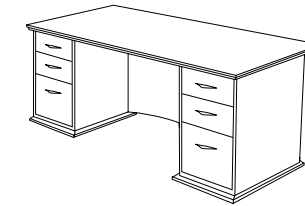

Rectangular Desks

AV700 72x30 Double Pedestal
AV660 66x30 Double Pedestal