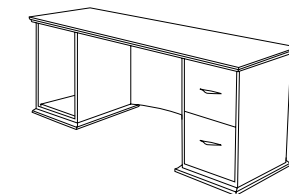

Single Pedestal Credenzas

AV725L 72x24 Left
AV625L 66x24 Left
AV725R 72x24 Right
AV625R 66x24 Right