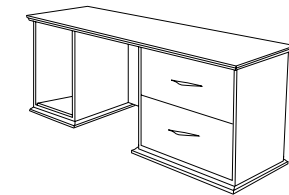

Lateral File Credenzas

AV733L 72x24 Left
AV633L 66x24 Left
AV733R 72x24 Right
AV633R 66x24 Right