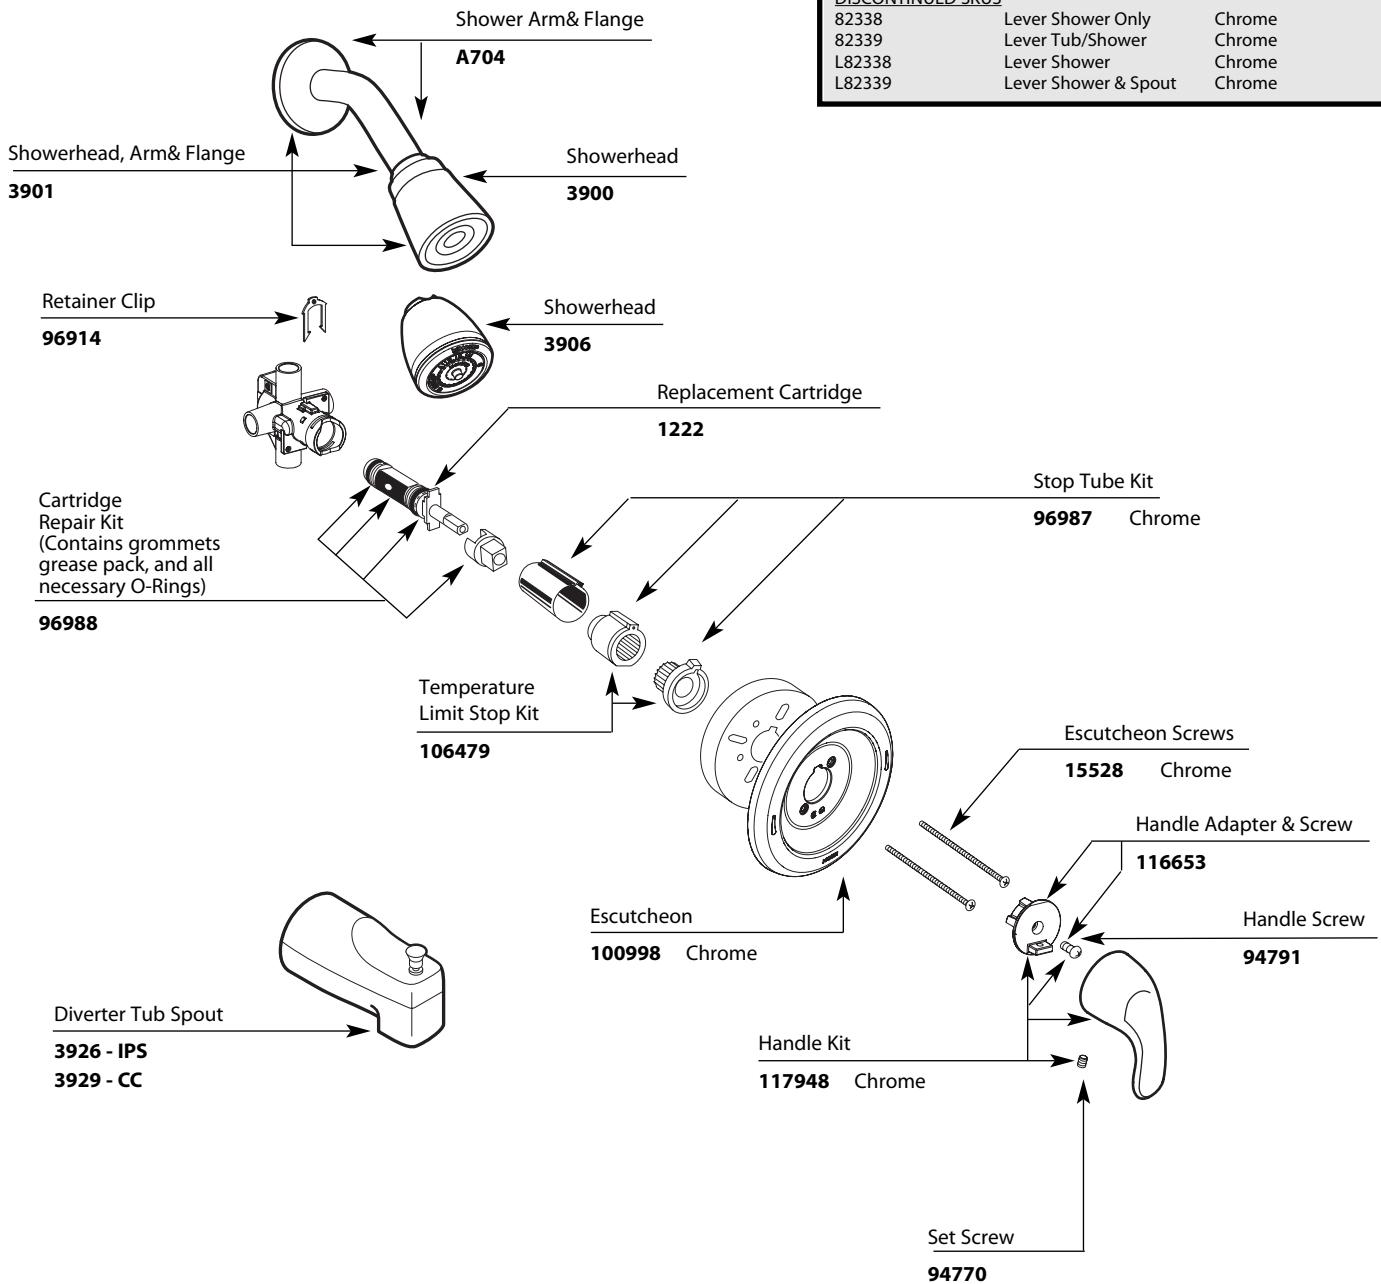

Buy it for looks. Buy it for life.®

Illustrated Parts

■ Order by Part Number

POSI-TEMP® Single-Handle Tub/Shower Valve		
MODEL	TYPE	FINISH
L82683	Tub/Shower	Chrome
L82680	Shower Only	Chrome
L82839	Tub/Shower	Chrome
DISCONTINUED SKUS		
82338	Lever Shower Only	Chrome
82339	Lever Tub/Shower	Chrome
L82338	Lever Shower	Chrome
L82339	Lever Shower & Spout	Chrome

TO ORDER PARTS CALL: 1-800-BUY-MOEN
www.moen.com