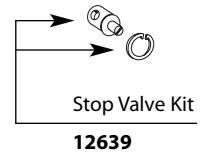

Solace™ Single-Handle Posi-Temp® Tub/Shower Trim

Valve Trim Only
TS370
TS370BN

Shower Trim Only
TS372
TS372BN

Tub Shower Trim
TS374
TS374BN

Finish
Chrome
Brushed Nickel

Order by Part Number for use with S932 1/2" cc valve

Shower Arm & Flange

S153 Chrome
S153BN Brushed Nickel

Showerhead

S176 Chrome
S176BN Brushed Nickel

Prior to 02/01/07

Stop Tube Kit

96987 Chrome
96987BN Brushed Nickel

Temperature Limit Stop

106479

Escutcheon Screws (2)

15528 Chrome
163BN Brushed Nickel

Shower Escutcheon

123808 Chrome
123808BN Brushed Nickel

Handle Kit

123812 Chrome
123812BN Brushed Nickel

Diverter Tub Spout