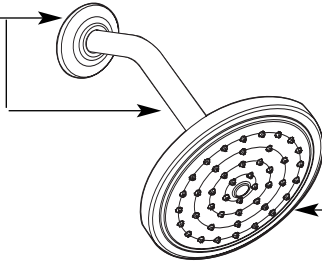

Solace™ Single-Handle Posi-Temp® Tub/Shower Trim

Valve Trim Only
TS370
TS370BN

Shower Trim Only
TS372
TS372BN

Tub Shower Trim
TS374
TS374BN

Finish
Chrome
Brushed Nickel

Order by Part Number for use with S932 1/2" cc valve

Shower Arm & Flange

S153 Chrome
S153BN Brushed Nickel

Showerhead

S176 Chrome
S176BN Brushed Nickel

Prior to 02/01/07

Stop Tube Kit

96987 Chrome
96987BN Brushed Nickel

Temperature Limit Stop

106479

Escutcheon Screws (2)

15528 Chrome
163BN Brushed Nickel

Shower Escutcheon

123808 Chrome
123808BN Brushed Nickel

Handle Kit

123812 Chrome
123812BN Brushed Nickel

Diverter Tub Spout

S174 Chrome
S174BN Brushed Nickel

Handle Cap & Screw

123799 Chrome
123799BN Brushed Nickel