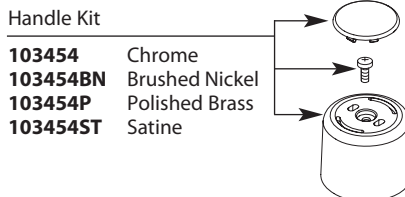

Buy it for looks. Buy it for life.®

■ Order by Part Number

Handle Kit
103454 Chrome
103454BN Brushed Nickel
103454P Polished Brass
103454ST Satine

Handle Cap
115034 Chrome & Polished Brass
115034BN Brushed Nickel

Handle Accent
115066 Chrome
115066BN Brushed Nickel
115066P Polished Brass

Handle Kit
101412 Chrome
101412BN Brushed Nickel
101412P Polished Brass
101412ST Satine

Stem Extension Kit
97344

Replacement Cartridge
1224