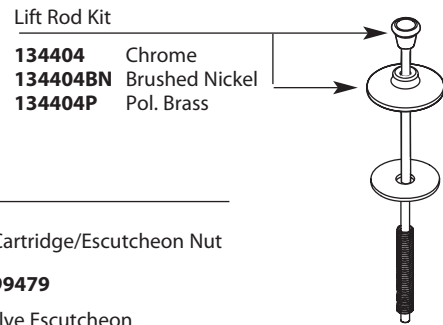

Buy it for looks. Buy it for life.®

■ Order by Part Number

Handle Kit
103454 Chrome
103454BN Brushed Nickel
103454P Polished Brass
103454ST Satine

Handle Cap
115034 Chrome & Polished Brass
115034BN Brushed Nickel

Handle Accent
115066 Chrome
115066BN Brushed Nickel
115066P Polished Brass

Handle Kit
101412 Chrome
101412BN Brushed Nickel
101412P Polished Brass
101412ST Satine

Stem Extension Kit
97344

Replacement Cartridge
1224

Mounting Hardware
103759

Hardware Package
12715

Replacement Diverter Cartridge and Vacuum Breaker
94831

Trim Ring
1193 Chrome
1193BN Brushed Nickel
1193P Pol. Brass
1193ST Satine

Ferrule Hardware Kit
124652

Supply Hose Kit
98055

CASTLEBY™ Two-Handle Bidet		
MODEL	HANDLE	FINISH
T5230	Lever	Chrome
T5230BN	Lever	Brushed Nickel
T5230CP	Lever	Chrome/Polished Brass
T5230ST	Lever	Satine/Polished Brass
DISCONTINUED SKUS		
T5230P	Lever	Polished Brass
T5230CPC	Lever	Chrome/Porcelain