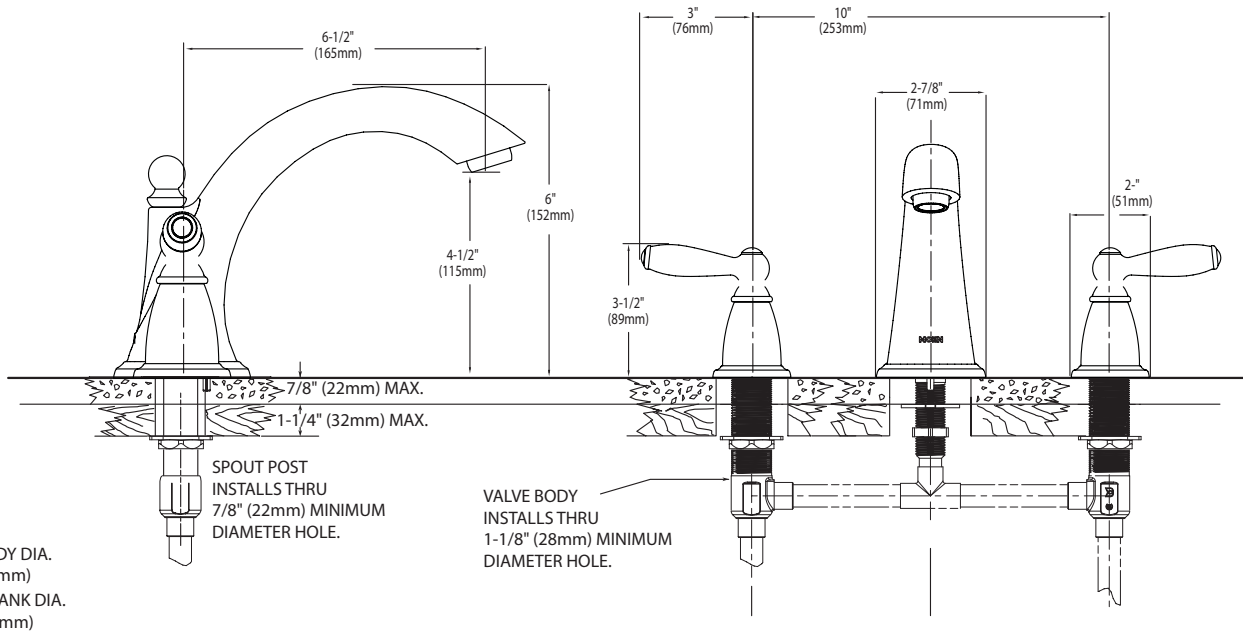

Buy it for looks. Buy it for life.®

Specifications

DESCRIPTION

- Metal construction with chrome, LifeShine® brushed nickel or oil rubbed bronze finish
- For installations from 8" (203mm) to 10" (254mm) centers
- Designed to be installed on decks up to 2-1/8" (54mm)
- The tub fill spout is a slip fit design and the supplies are 1/2" type K, copper tubing

OPERATION

- Lever style handles
- Can be installed with any Moen Deck Mounted Roman Tub Trim Kit
- Rotate hot side handle counterclockwise to open (clockwise to close) and the cold side handle (clockwise to open) and (counterclockwise to close)

FLOW

- 1248 cartridge
- Designed to deliver 18 gpm at 40 psi (68 L/min).

CARTRIDGE

- Nonmetallic and stainless steel materials

STANDARDS

- Third party certified to ASME A112.18.1/CSA B125.1, ICC A117.1 and all applicable requirements referenced therein.

Valve: 4999, 64999, 4997, 64997

NOTE: THE INSTALLATION SHOWN IS FOR TILE DECKS, THIS VALVE WILL ALSO FIT STEEL, CAST IRON OR PLASTIC DECKS

CRITICAL DIMENSIONS

(DO NOT SCALE)