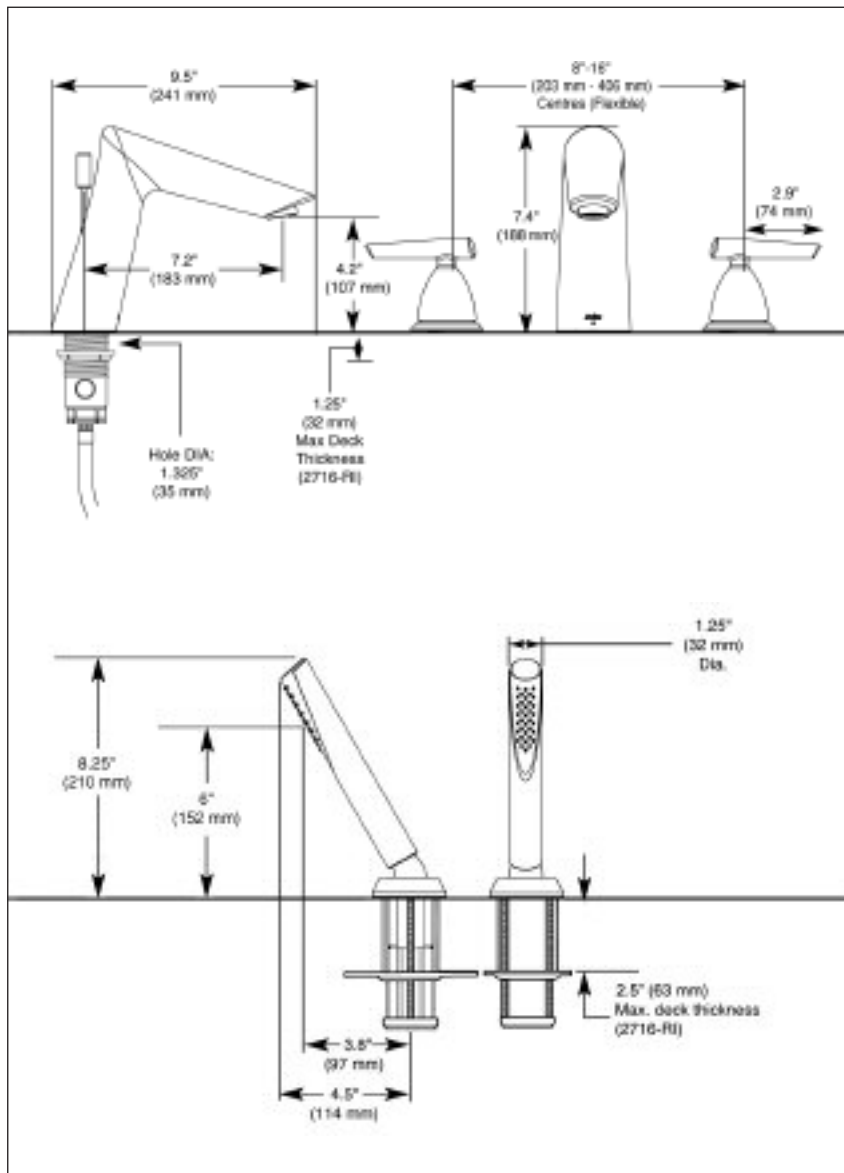

## ROMAN TUB/ WHIRLPOOL FAUCET TRIM

- Rhythm™ Series
- Two Handle Non-Diverter  
Roman Tub Trim, 3 hole installation
- Two Handle Diverter  
Roman Tub Trim with Hand Shower, 4 hole installation
- Flexible deck or ledge mount
- Temperature and volume controlled with handles

### STANDARD SPECIFICATIONS:

- Washerless.
- 3 hole non-diverter installation (T2782).
- 4 hole diverter installation (T4782).
- Flexible deck or ledge mount installation.
- Hot and cold stems are interchangeable.
- Temperature and volume controlled with handles.
- All operating parts shall be replaceable from the top.
- 7.2" (183 mm) long reach on spout.
- Solid brass spout body.
- Rough-In kit must also be ordered to complete installation. There are separate specification sheets on each rough-in kit if more details are required.