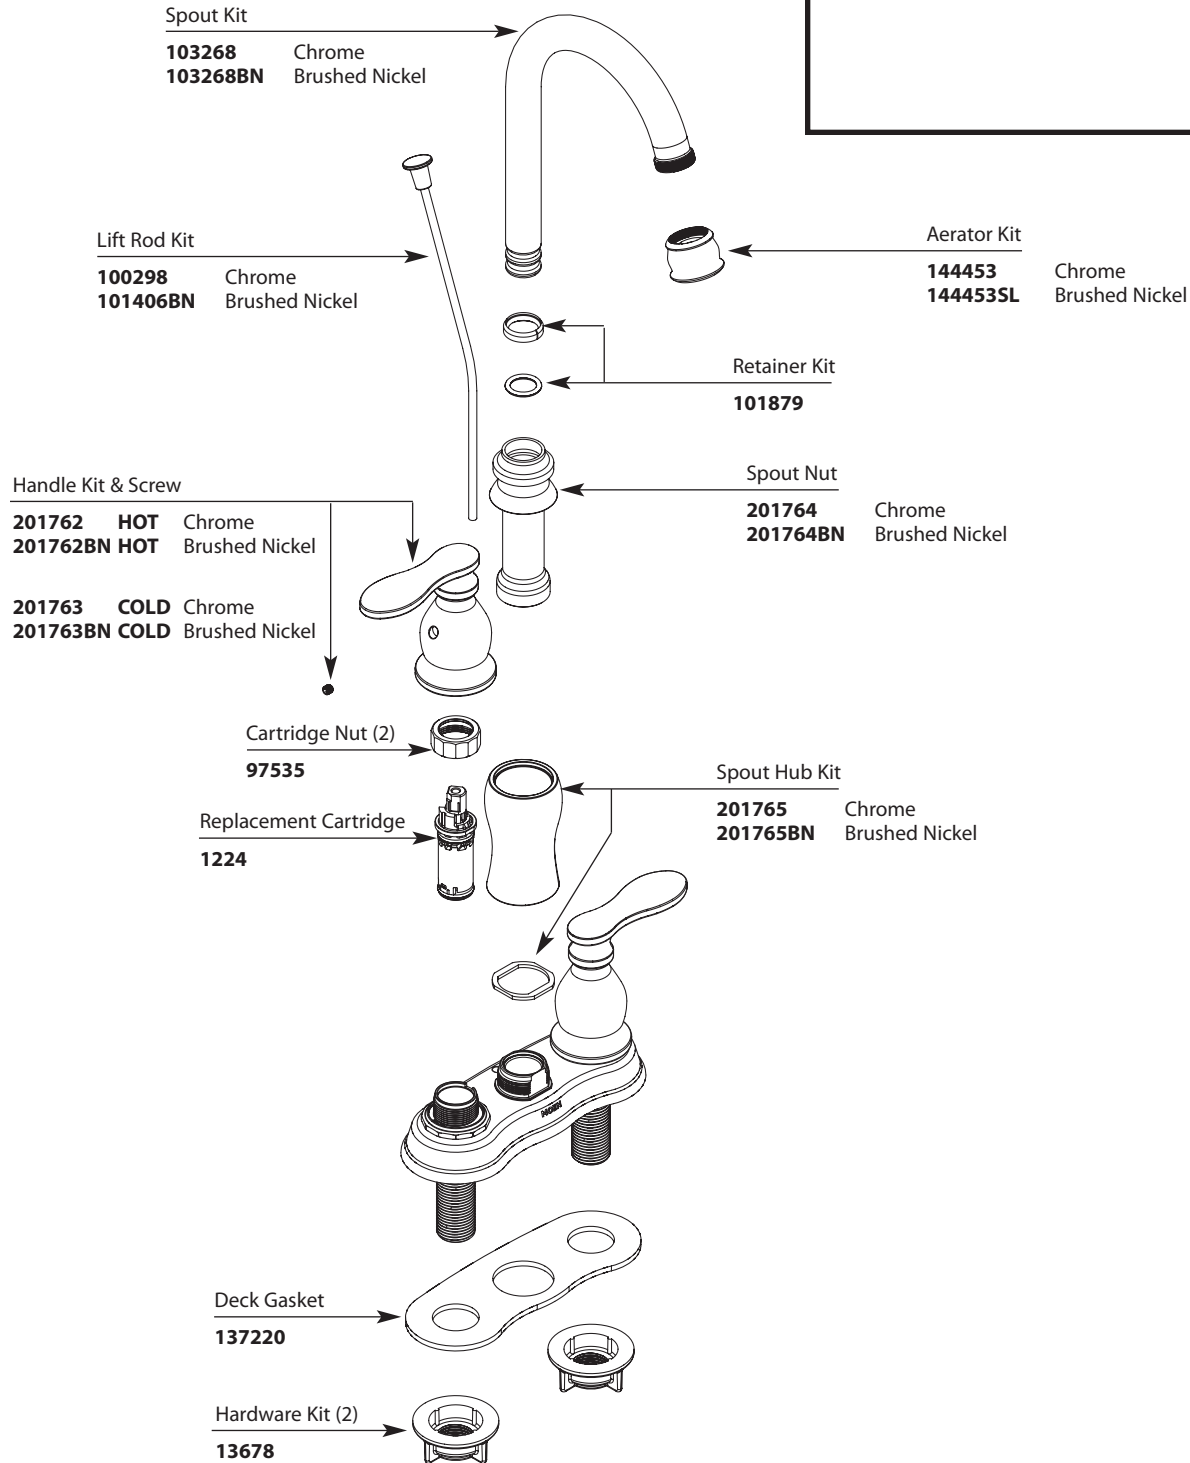

# Illustrated Parts

<b>Caldwell™</b>		
<b>Two-Handle Centerset Lavatory Faucet</b>		
<u>MODEL</u>	<u>TYPE</u>	<u>FINISH</u>
84668	Lever	Chrome
84668BN	Lever	Brushed Nickel

TO ORDER PARTS CALL: 1-800-BUY-MOEN  
[www.moen.com](http://www.moen.com)