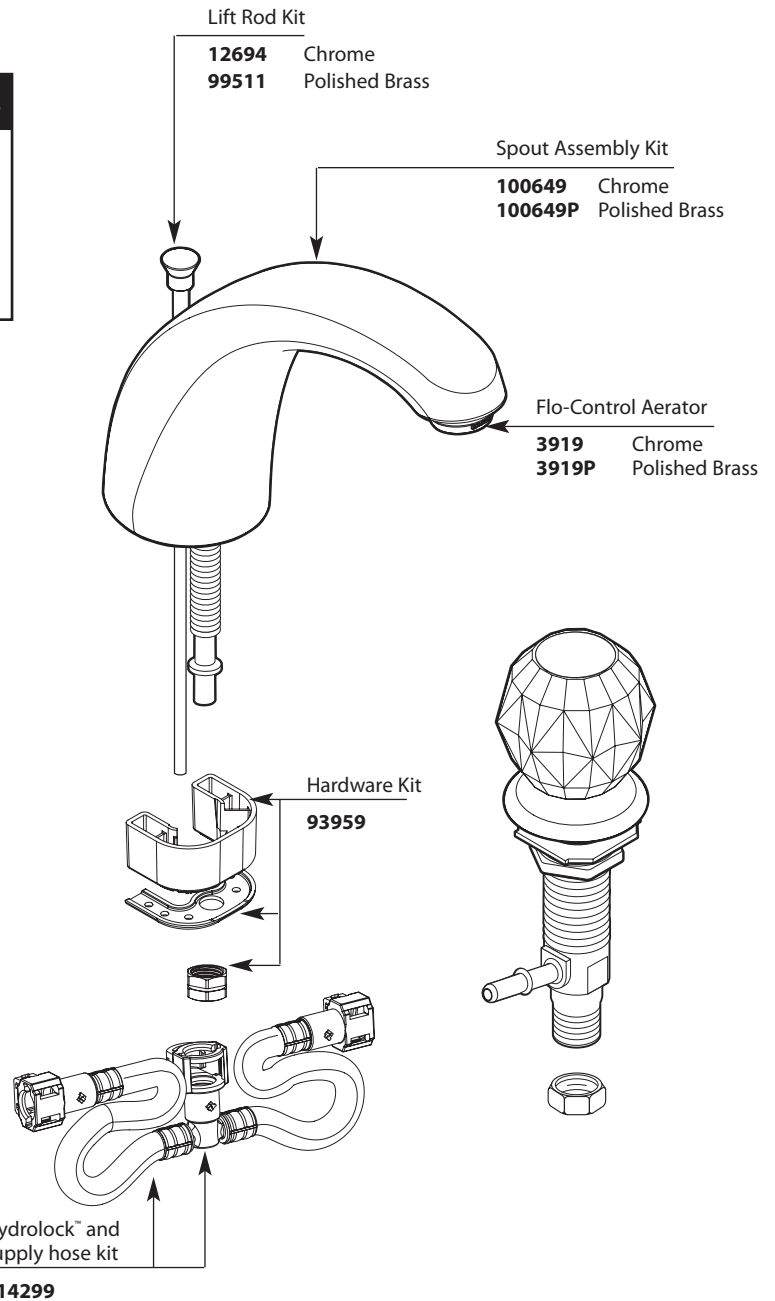

Buy it for looks. Buy it for life.®

■ Order by Part Number

There is more than 1 version of this model.  
Page down to identify the version you have.

# Illustrated Parts

CHATEAU®		
Two-Handle Widespread Lavatory Faucet		
MODEL	TYPE	FINISH
4962	Lav w/metal waste	Chrome
4962P	Lav w/metal waste	Polished Brass
64962	Lav w/50-50 waste	Chrome
DISCONTINUED SKUS		
4962A	Lav w/metal waste	Antique Brass
4962W	Lav w/metal waste	Glacier
64962P	Lav w/50-50 waste	Polished Brass