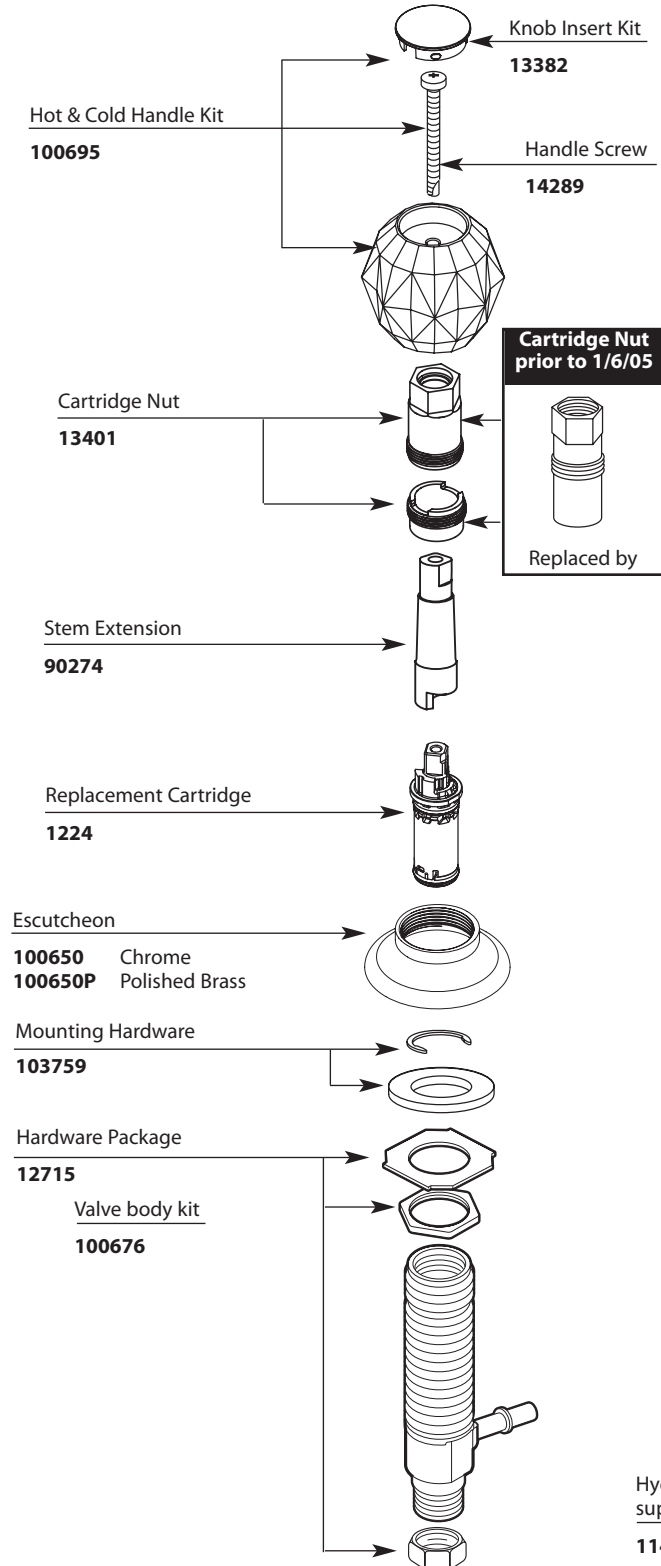

# Illustrated Parts

CHATEAU®		
Two-Handle Widespread Lavatory Faucet		
MODEL	TYPE	FINISH
4962	Lav w/metal waste	Chrome
4962P	Lav w/metal waste	Polished Brass
64962	Lav w/50-50 waste	Chrome
DISCONTINUED SKUS		
4962A	Lav w/metal waste	Antique Brass
4962W	Lav w/metal waste	Glacier
64962P	Lav w/50-50 waste	Polished Brass