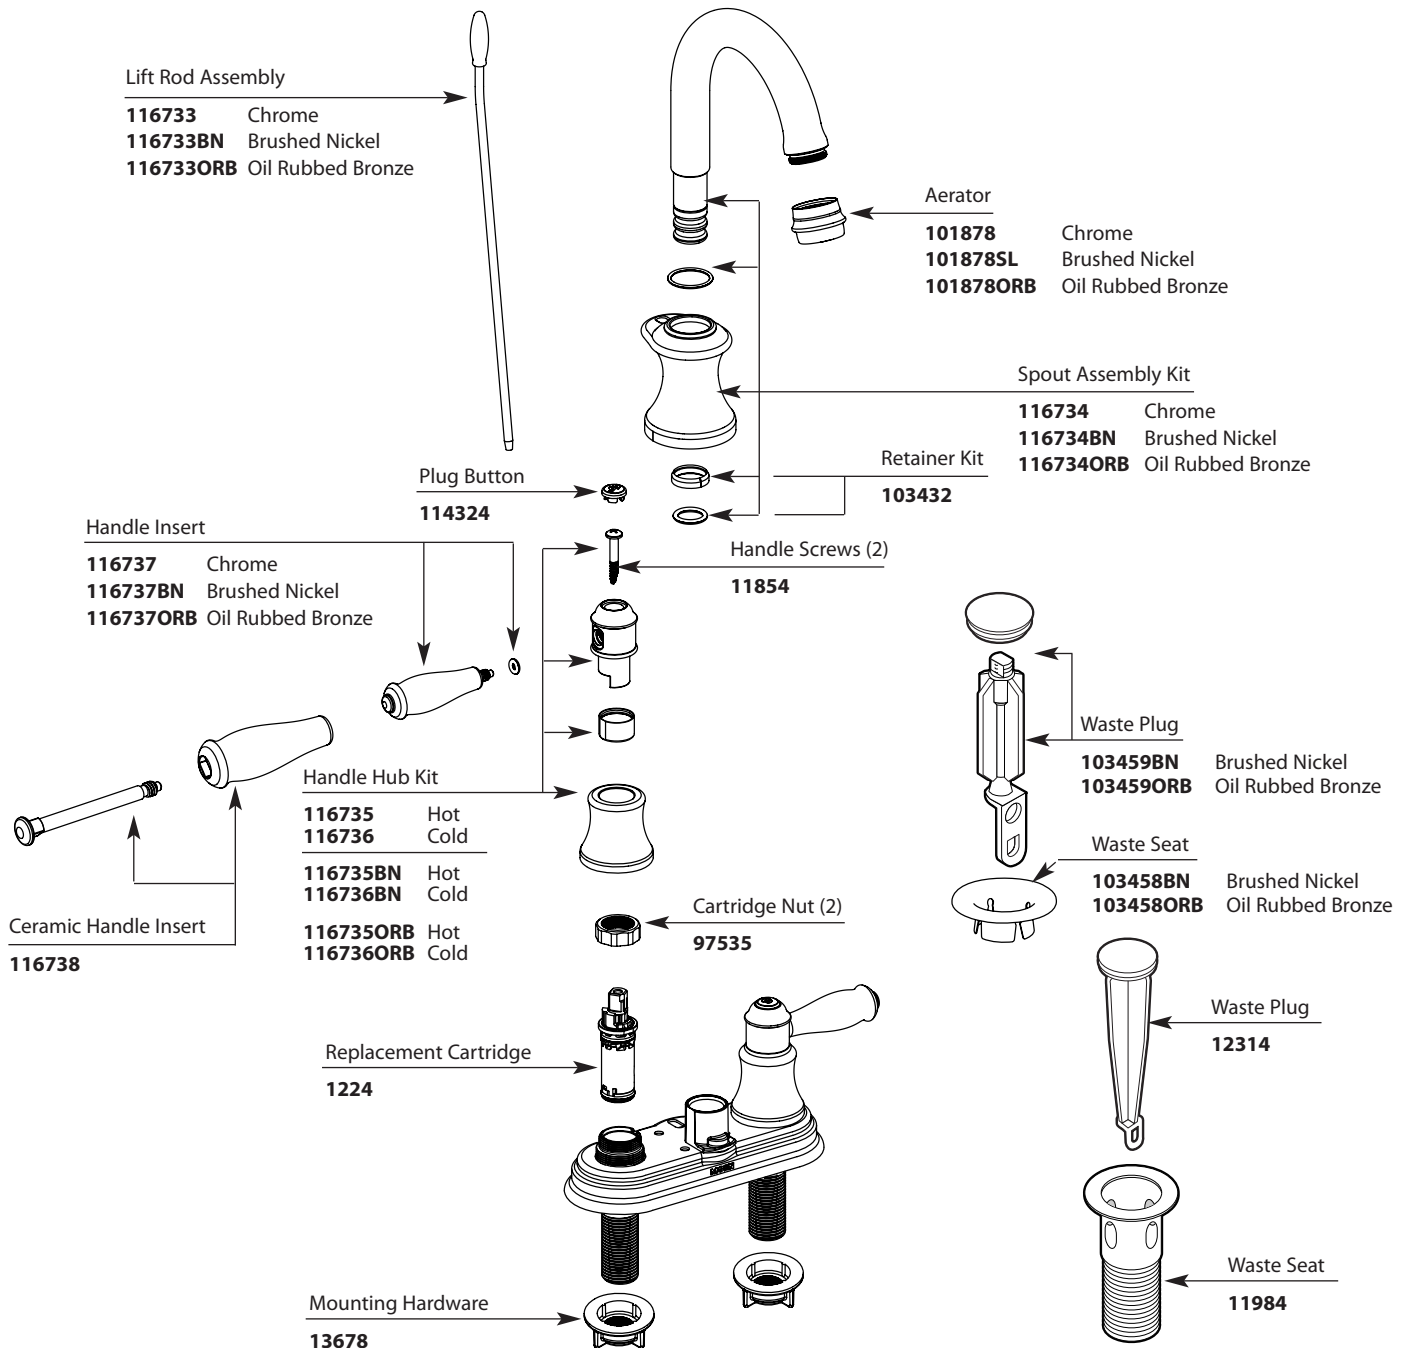

# Illustrated Parts

Two-Handle Centerset Lavatory Faucet		
MODEL	TYPE	FINISH
84451	Lever	Chrome
84451BN	Lever	Brushed Nickel
84451ORB	Lever	Oil Rubbed Bronze

TO ORDER PARTS CALL: 1-800-BUY-MOEN  
[www.moen.com](http://www.moen.com)