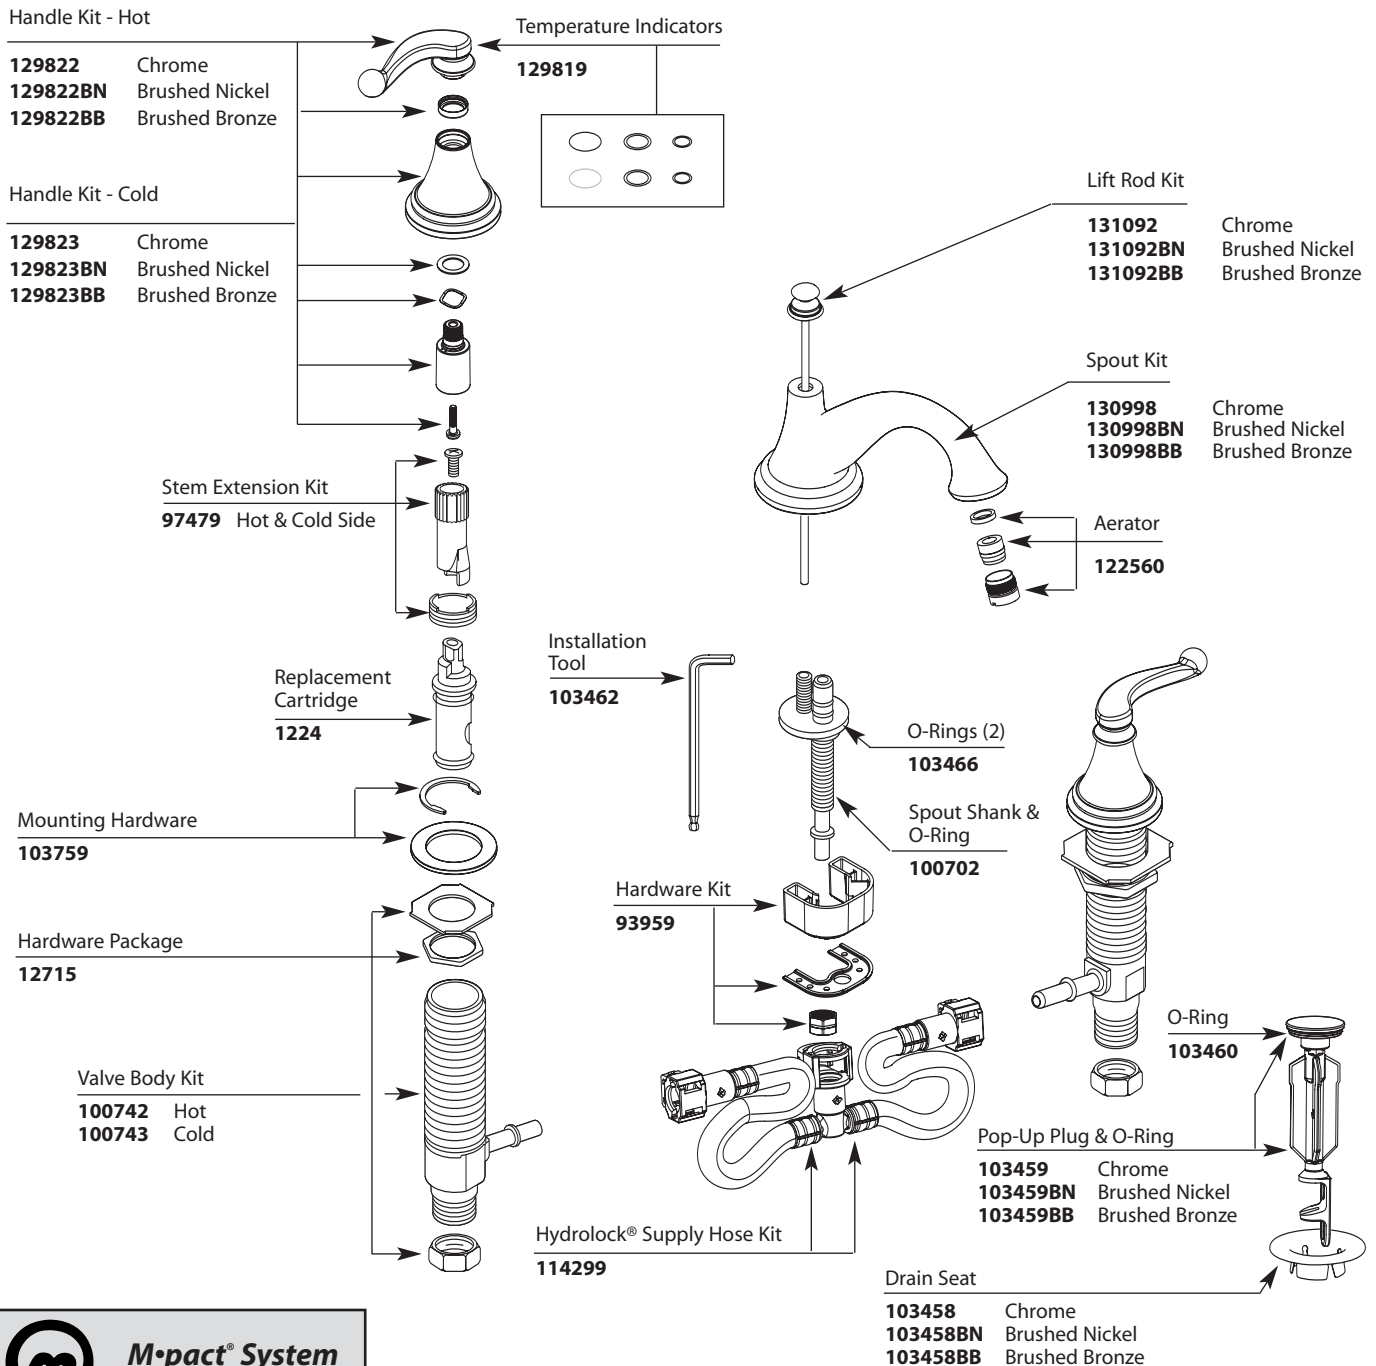

Savvy™ Two-Handle Lavatory Widespread Faucet Trim

Models: TS497 Chrome
 TS497BN Brushed Nickel
 TS497BB Brushed Bronze

Order by Part Number for use with S948 valve

Valve Sold Separately

TO ORDER PARTS CALL: 1-800-BUY-MOEN
www.moen.com