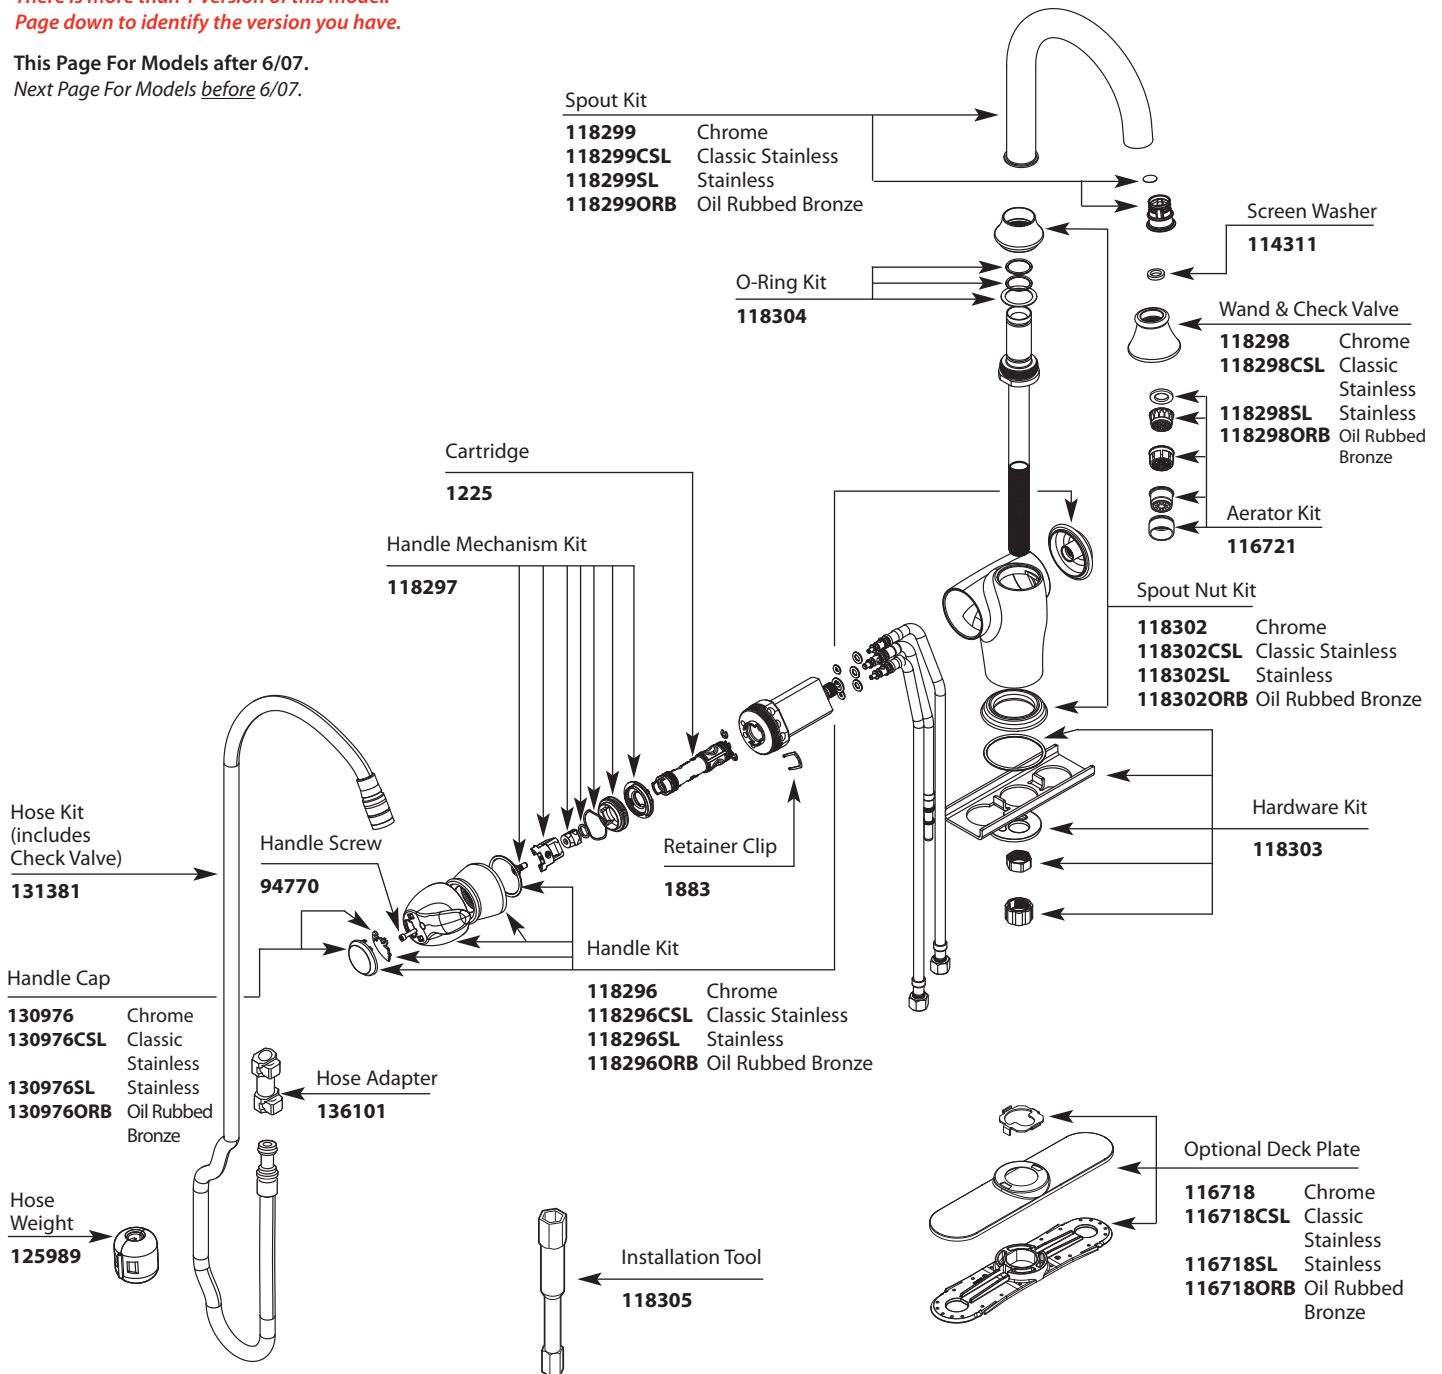

Woodmere™ Bar Faucet

Models: S628C Chrome
 S628CSL Classic Stainless
 S628SL Stainless
 S628ORB Oil Rubbed Bronze

Order by Part Number

*There is more than 1 version of this model.
 Page down to identify the version you have.*

This Page For Models after 6/07.
Next Page For Models before 6/07.

Woodmere™ Bar Faucet

Models: S628C Chrome
S628SL Stainless

Order by Part Number

For Models sold **before** 6/07.