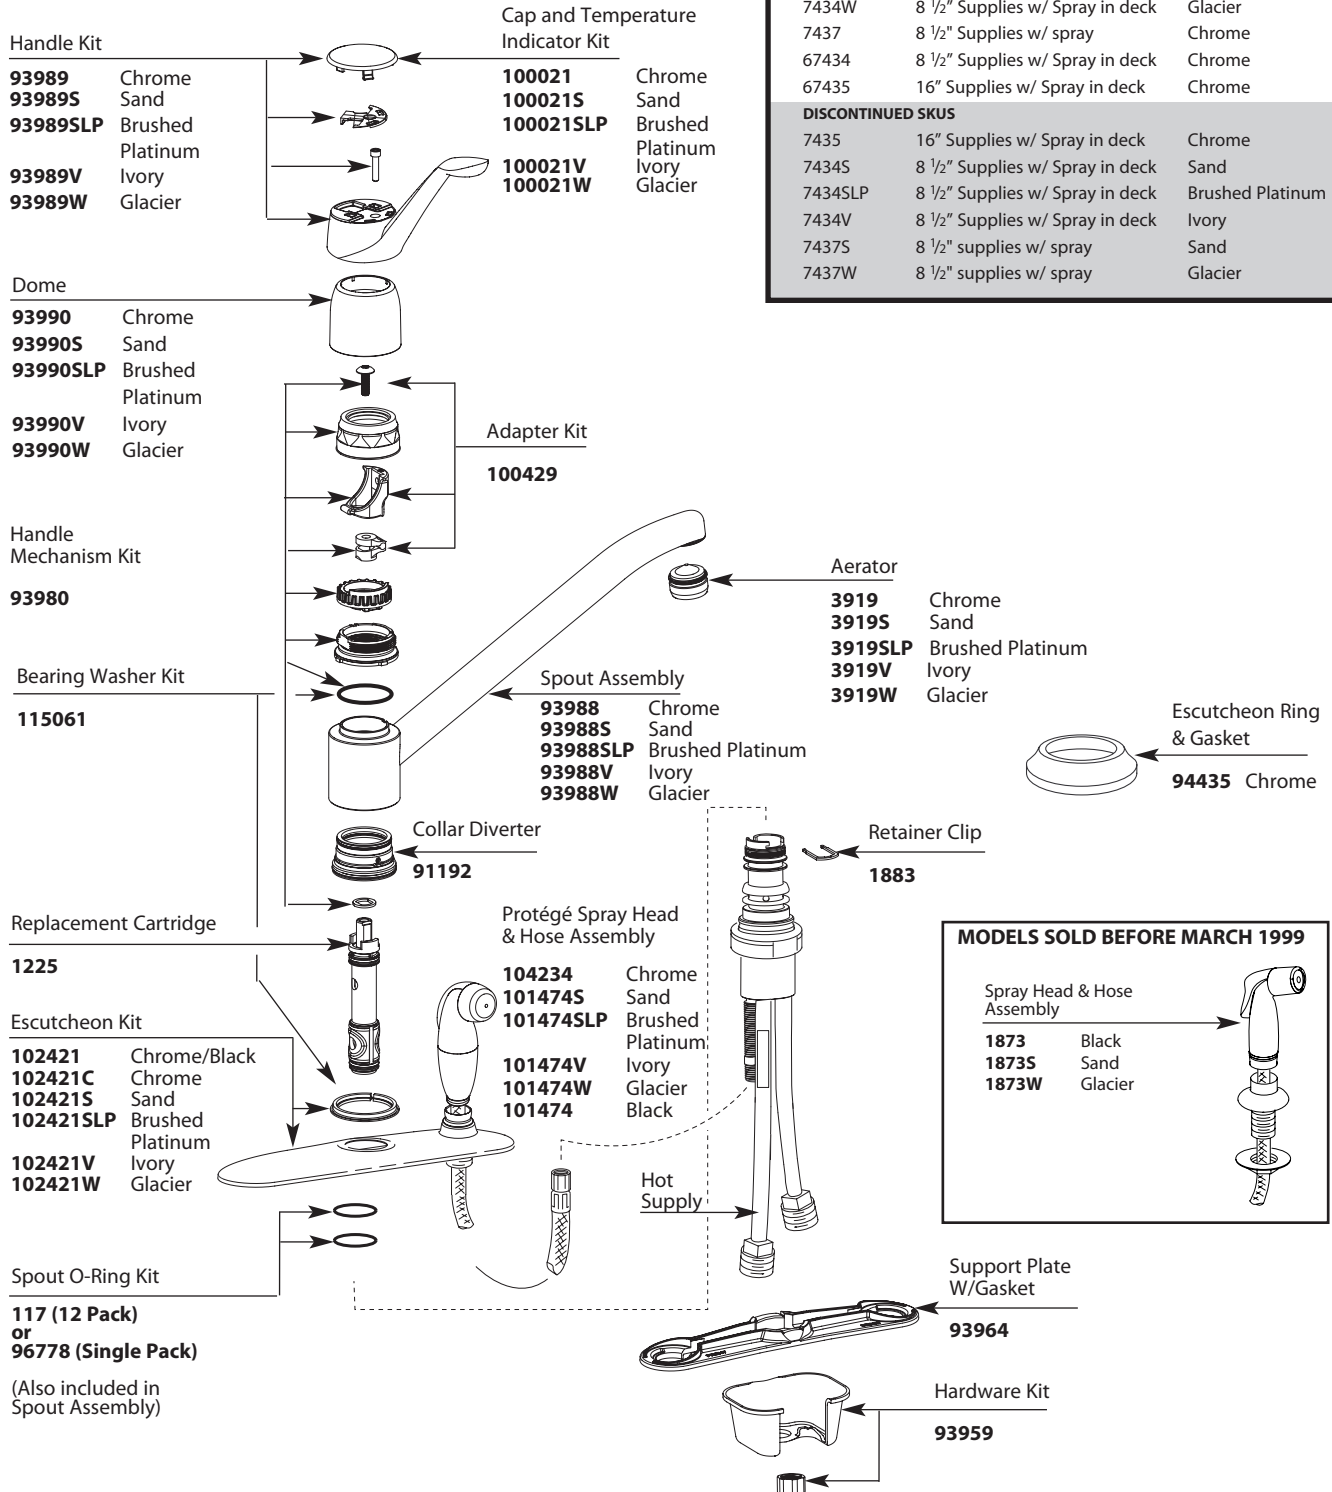

Spout Assembly

- 126967** Chrome
- 126967BC** Brushed Platinum/Brushed Chrome
- 126967V** Ivory
- 126967W** Glacier

Aerator

- 3919** Chrome
- 3919SLP** Brushed Platinum/Brushed Chrome
- 103441V** Ivory
- 3919W** Glacier

Escutcheon Ring & Gasket

94435 Chrome

Deck Extension Kit

137114

FOR MODELS WITH THREADED CONNECTION

Protégé Spray Head & Hose Assembly

- 104234** Chrome
- 101474SLP** Brushed Platinum/Brushed Chrome
- 101474V** Ivory
- 101474W** Glacier
- 101474** Black

Buy it for looks. Buy it for life.®

■ Order by Part Number

Illustrated Parts

CHATEAU® Single-Handle Kitchen Faucet

MODEL		FINISH
7423	8 1/2" Supplies w/o Spray	Chrome
7434	8 1/2" Supplies w/ Spray in deck	Chrome
7434BC	8 1/2" Supplies w/ Spray in deck	Brushed Chrome
7434V	8 1/2" Supplies w/ Spray in deck	Ivory
7434W	8 1/2" Supplies w/ Spray in deck	Glacier
7437	8 1/2" Supplies w/ spray	Chrome
67434	8 1/2" Supplies w/ Spray in deck	Chrome
67435	16" Supplies w/ Spray in deck	Chrome
DISCONTINUED SKUS		
7435	16" Supplies w/ Spray in deck	Chrome
7434S	8 1/2" Supplies w/ Spray in deck	Sand
7434SLP	8 1/2" Supplies w/ Spray in deck	Brushed Platinum
7434V	8 1/2" Supplies w/ Spray in deck	Ivory
7437S	8 1/2" supplies w/ spray	Sand
7437W	8 1/2" supplies w/ spray	Glacier