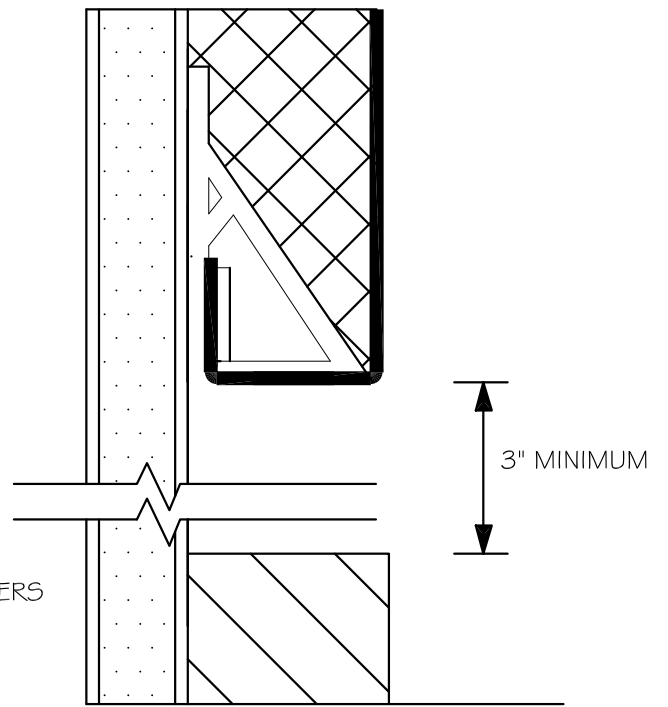

CONCEALED @ VINYL BASE

CONCEALED @ WOOD BASE

CONCEALED @ INSIDE CORNER

CONCEALED @ CEILING

MIDSEAM

NOTE: DETAILS ARE AVAILABLE AT www.novawall.com
FOR DOWNLOAD IN AutoCAD® FORMAT.

1" CONCEALED® SQUARE EDGE DETAILS

SCALE: 1" = 1"

NOVAWALL SYSTEMS, INC.

885-B SOUTH PICKETT STREET
ALEXANDRIA, VIRGINIA 22304
(P) 800.695.6682

3" MINIMUM

EDGE @ DOOR JAMB

EDGE @ OUTSIDE CORNER

INSIDE CORNER

OUTSIDE CORNER

NOTE: DETAILS ARE AVAILABLE AT www.novawall.com FOR DOWNLOAD IN AutoCAD® FORMAT.

1" CONCEALED® SQUARE EDGE DETAILS
SCALE: 1" = 1"
NOVAWALL SYSTEMS, INC. 885-B SOUTH PICKETT STREET ALEXANDRIA, VIRGINIA 22304 (P) 800.695.6682