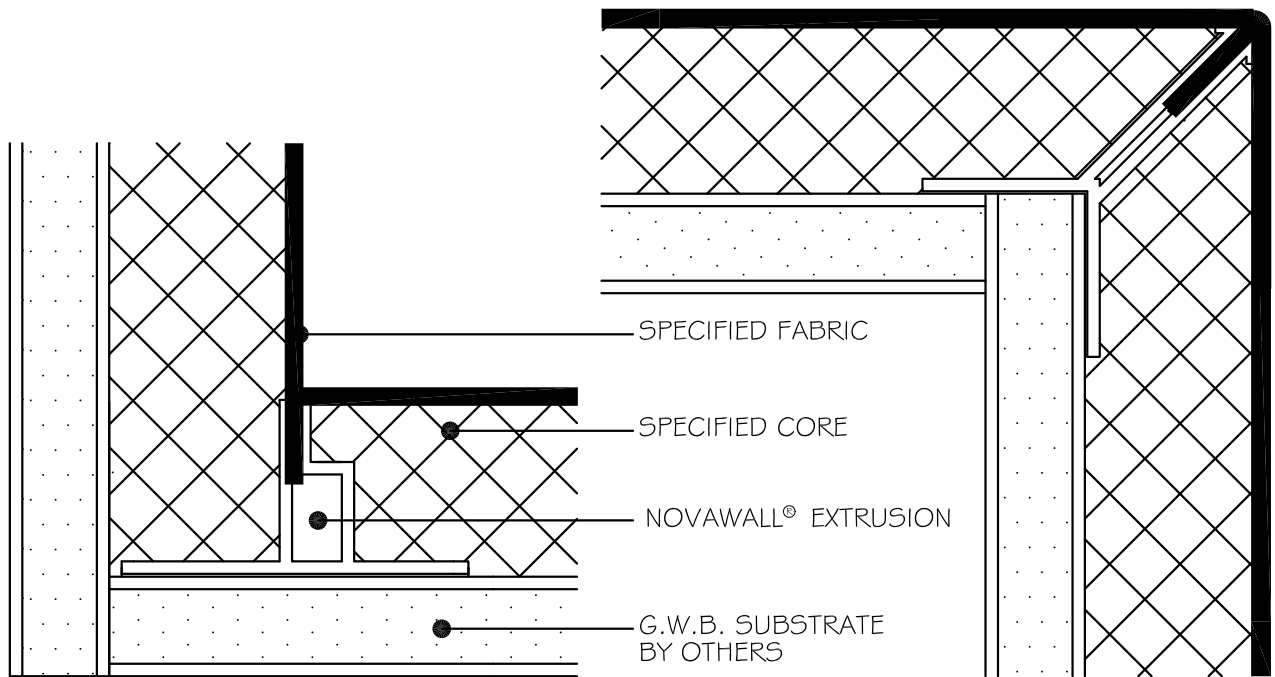

SCALE: 1" = 1"

NOVAWALL SYSTEMS, INC.

885-B SOUTH PICKETT STREET
ALEXANDRIA, VIRGINIA 22304
(P) 800.695.6682

3" MINIMUM

EDGE @ DOOR JAMB

EDGE @ OUTSIDE CORNER

INSIDE CORNER

OUTSIDE CORNER

NOTE: DETAILS ARE AVAILABLE AT www.novawall.com FOR DOWNLOAD IN AutoCAD® FORMAT.

1" CONCEALED® SQUARE EDGE DETAILS
SCALE: 1" = 1"
NOVAWALL SYSTEMS, INC. 885-B SOUTH PICKETT STREET ALEXANDRIA, VIRGINIA 22304 (P) 800.695.6682