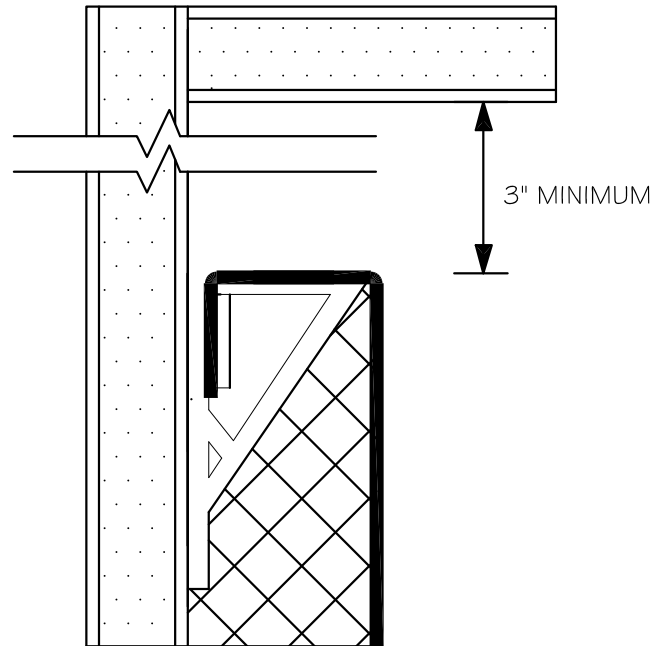

CONCEALED @ VINYL BASE

CONCEALED @ WOOD BASE

CONCEALED @ INSIDE CORNER

CONCEALED @ CEILING

MIDSEAM

NOTE: DETAILS ARE AVAILABLE AT www.novawall.com
FOR DOWNLOAD IN AutoCAD® FORMAT.

1" CONCEALED® SQUARE EDGE DETAILS

SCALE: 1" = 1"

NOVAWALL SYSTEMS, INC.

885-B SOUTH PICKETT STREET
ALEXANDRIA, VIRGINIA 22304
(P) 800.695.6682

3" MINIMUM

EDGE @ DOOR JAMB

EDGE @ OUTSIDE CORNER

INSIDE CORNER

OUTSIDE CORNER

NOTE: DETAILS ARE AVAILABLE AT www.novawall.com FOR DOWNLOAD IN AutoCAD® FORMAT.

1" CONCEALED® SQUARE EDGE DETAILS
SCALE: 1" = 1"
NOVAWALL SYSTEMS, INC. 885-B SOUTH PICKETT STREET ALEXANDRIA, VIRGINIA 22304 (P) 800.695.6682