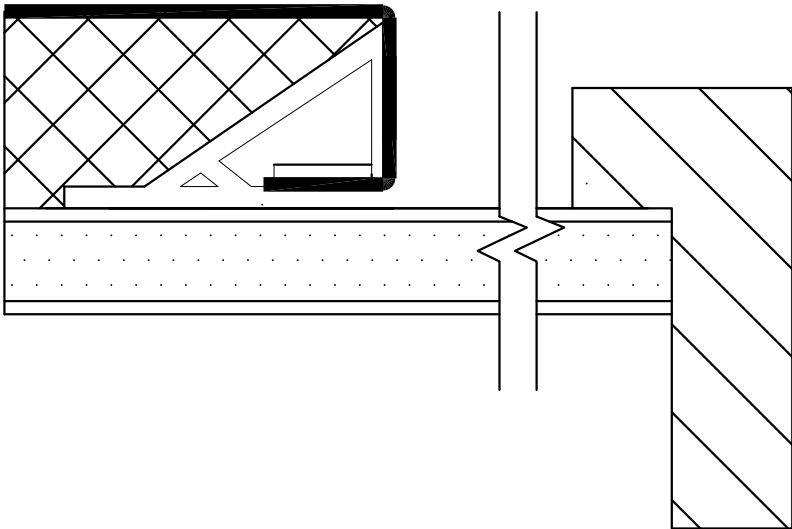

CONCEALED @ VINYL BASE

CONCEALED @ WOOD BASE

CONCEALED @ INSIDE CORNER

CONCEALED @ CEILING

MIDSEAM

NOTE: DETAILS ARE AVAILABLE AT www.novawall.com
FOR DOWNLOAD IN AutoCAD® FORMAT.

1" CONCEALED® SQUARE EDGE DETAILS

SCALE: 1" = 1"

NOVAWALL SYSTEMS, INC.

885-B SOUTH PICKETT STREET
ALEXANDRIA, VIRGINIA 22304
(P) 800.695.6682

3" MINIMUM

EDGE @ DOOR JAMB

EDGE @ OUTSIDE CORNER

INSIDE CORNER

OUTSIDE CORNER