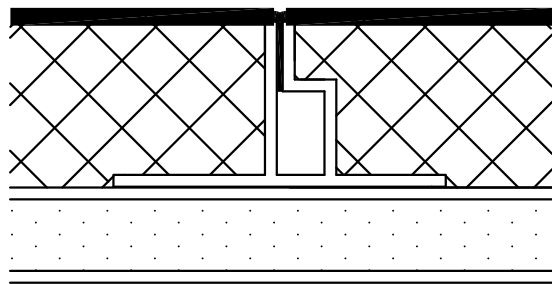

CONCEALED @ VINYL BASE

CONCEALED @ WOOD BASE

CONCEALED @ INSIDE CORNER

CONCEALED @ CEILING

MIDSEAM

NOTE: DETAILS ARE AVAILABLE AT www.novawall.com
FOR DOWNLOAD IN AutoCAD® FORMAT.

1" CONCEALED® SQUARE EDGE DETAILS

SCALE: 1" = 1"

NOVAWALL SYSTEMS, INC.

885-B SOUTH PICKETT STREET
ALEXANDRIA, VIRGINIA 22304
(P) 800.695.6682

3" MINIMUM

EDGE @ DOOR JAMB

EDGE @ OUTSIDE CORNER

INSIDE CORNER

OUTSIDE CORNER