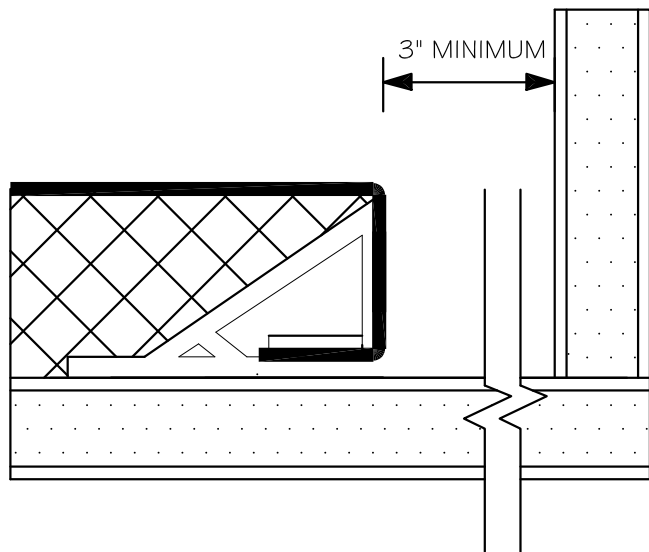

CONCEALED @ VINYL BASE

CONCEALED @ WOOD BASE

CONCEALED @ INSIDE CORNER

CONCEALED @ CEILING

MIDSEAM

NOTE: DETAILS ARE AVAILABLE AT www.novawall.com
FOR DOWNLOAD IN AutoCAD® FORMAT.

1" CONCEALED® SQUARE EDGE DETAILS

SCALE: 1" = 1"

NOVAWALL SYSTEMS, INC.

885-B SOUTH PICKETT STREET
ALEXANDRIA, VIRGINIA 22304
(P) 800.695.6682

3" MINIMUM

EDGE @ DOOR JAMB

EDGE @ OUTSIDE CORNER

INSIDE CORNER

OUTSIDE CORNER

NOTE: DETAILS ARE AVAILABLE AT www.novawall.com FOR DOWNLOAD IN AutoCAD® FORMAT.

1" CONCEALED® SQUARE EDGE DETAILS
SCALE: 1" = 1"
NOVAWALL SYSTEMS, INC. 885-B SOUTH PICKETT STREET ALEXANDRIA, VIRGINIA 22304 (P) 800.695.6682