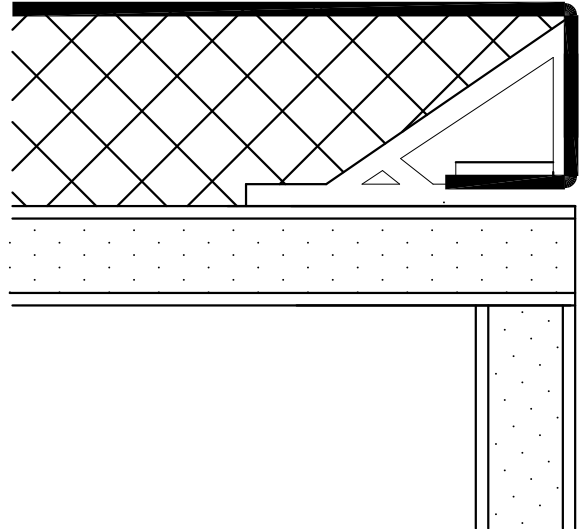

SCALE: 1" = 1"

NOVAWALL SYSTEMS, INC.

885-B SOUTH PICKETT STREET
ALEXANDRIA, VIRGINIA 22304
(P) 800.695.6682

3" MINIMUM

EDGE @ DOOR JAMB

EDGE @ OUTSIDE CORNER

INSIDE CORNER

OUTSIDE CORNER

NOTE: DETAILS ARE AVAILABLE AT www.novawall.com FOR DOWNLOAD IN AutoCAD® FORMAT.

1" CONCEALED® SQUARE EDGE DETAILS
SCALE: 1" = 1"
NOVAWALL SYSTEMS, INC. 885-B SOUTH PICKETT STREET ALEXANDRIA, VIRGINIA 22304 (P) 800.695.6682