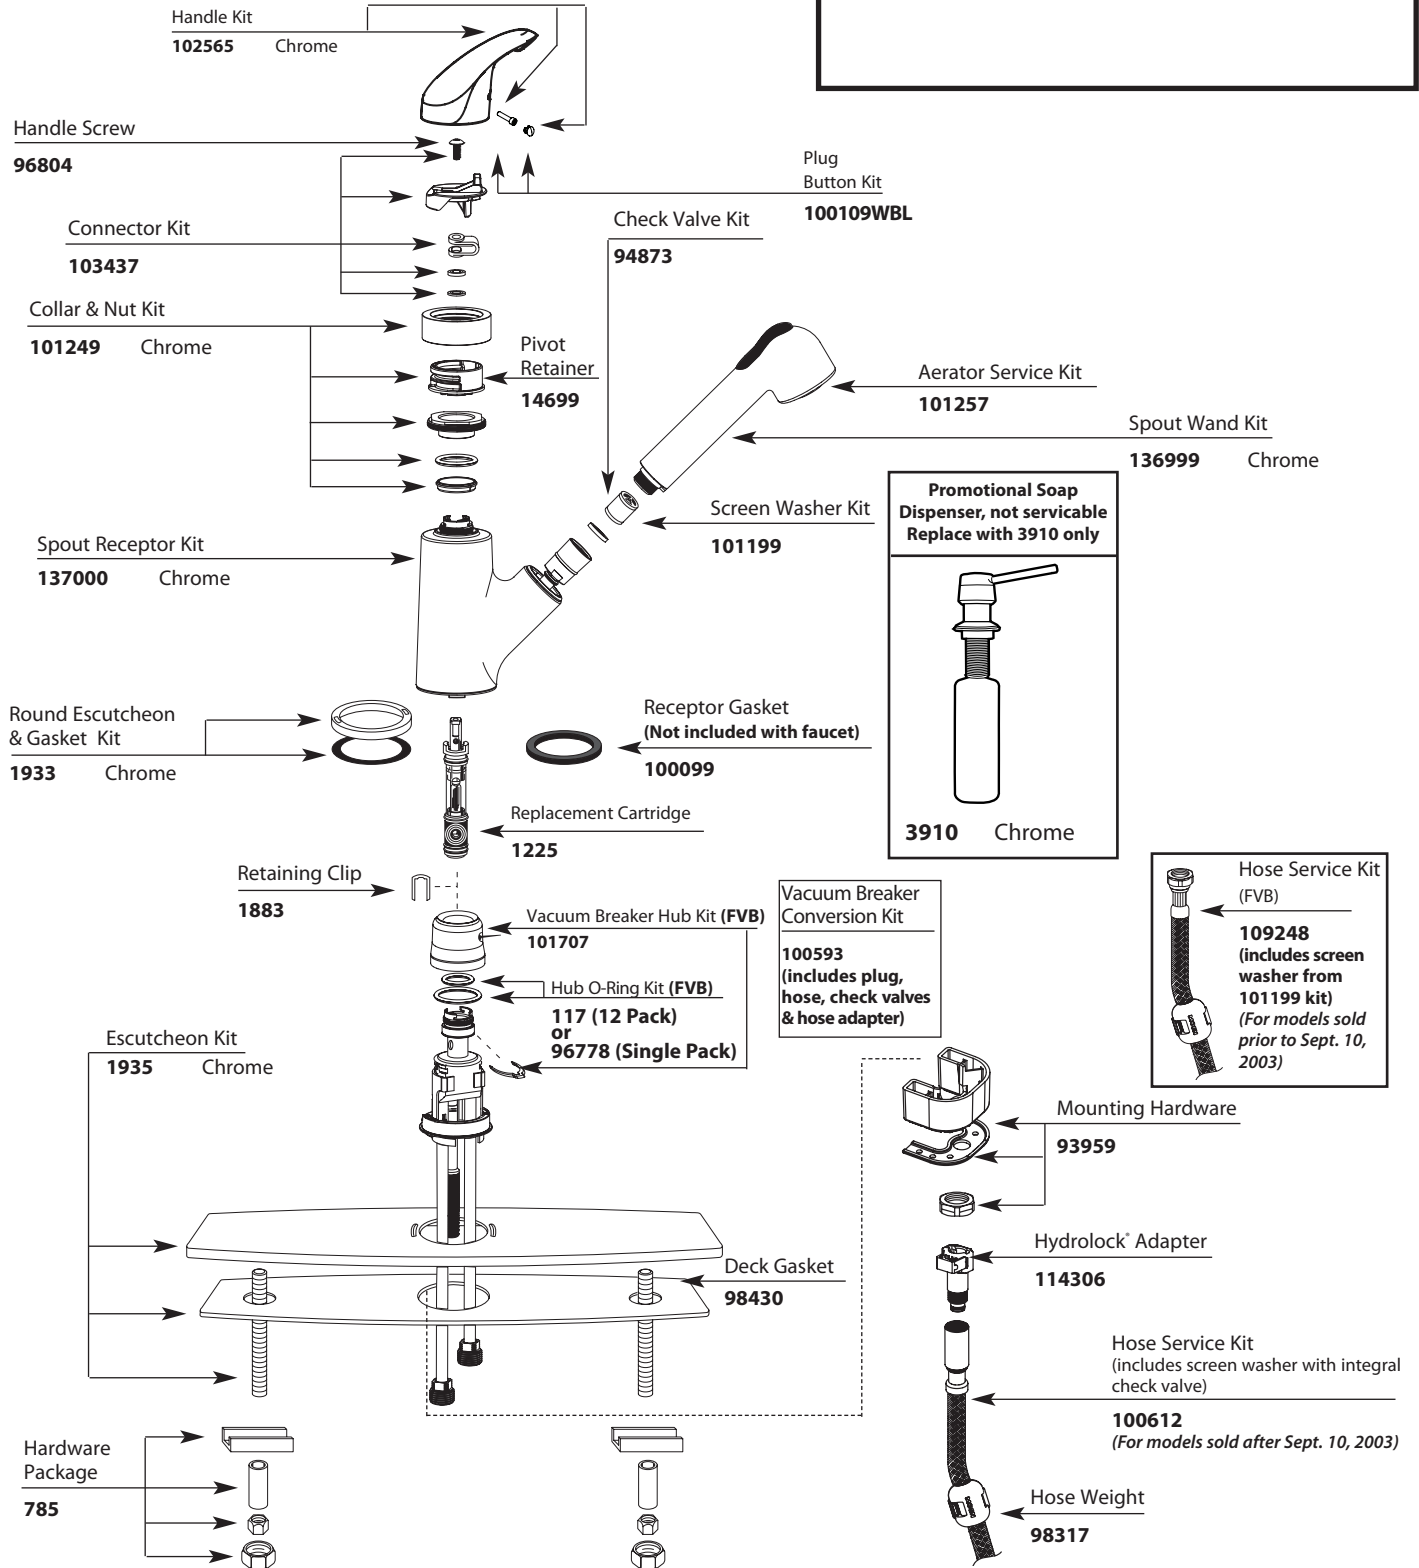

Buy it for looks. Buy it for life.®

There is more than 1 version of this model.
Page down to identify the version you have.

■ Order by Part Number

Illustrated Parts

| Integra | | |
|---------------------------------------|--------|-------------------------|
| Single Control Kitchen Pullout Faucet | | |
| MODEL | HANDLE | FINISH |
| 87315C | Lever | Chrome |
| 87315CSD | Lever | Chrome w/soap dispenser |

Buy it for looks. Buy it for life.®

■ Order by Part Number

* Models before 3/07

Illustrated Parts

| Integra | | |
|---------------------------------------|--------|-------------------------|
| Single Control Kitchen Pullout Faucet | | |
| MODEL | HANDLE | FINISH |
| DISCONTINUED SKUS | | |
| 87315 | Lever | Chrome/Glacier |
| 87315C | Lever | Chrome |
| 87315CSD | Lever | Chrome w/soap dispenser |
| 87315V | Lever | Ivory |
| 87315W | Lever | Glacier |