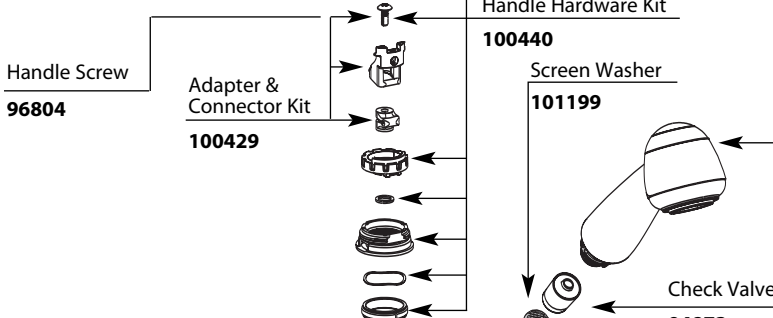

Buy it for looks. Buy it for life.®

Illustrated Parts

■ Order by Part Number

Promotional Soap Dispenser
Dispenser not serviceable
Replace with 3910 only

3910 Chrome

Salora™ Single Control Kitchen Faucet with Pullout Spray

MODEL	HANDLE	FINISH
7570C	Loop	Chrome
7570S	Loop	Sand
7570W	Loop	Glacier
7570V	Loop	Ivory
7570BL	Loop	Matte Black
7570SL	Loop	Stainless
87570W	Loop	Glacier
87570V	Loop	Ivory
87570S	Loop	Sand
87570BL	Loop	Matte Black
87570SL	Loop	Stainless
87570CSD	Loop	Chrome w/soap dispenser