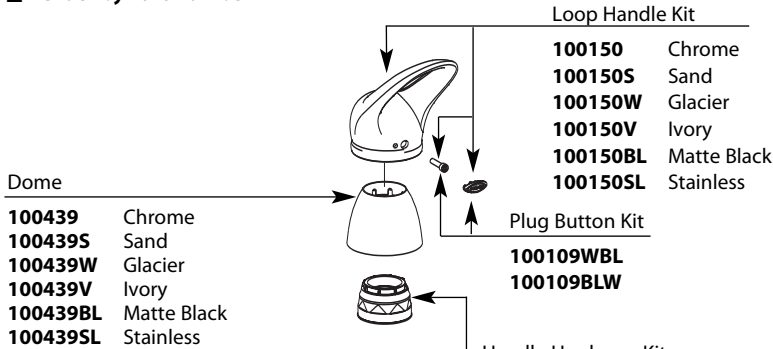

Buy it for looks. Buy it for life.®

Illustrated Parts

■ Order by Part Number

Promotional Soap Dispenser
Dispenser not serviceable
Replace with 3910 only

3910 Chrome

Salora™ Single Control Kitchen Faucet with Pullout Spray

MODEL	HANDLE	FINISH
7570C	Loop	Chrome
7570S	Loop	Sand
7570W	Loop	Glacier
7570V	Loop	Ivory
7570BL	Loop	Matte Black
7570SL	Loop	Stainless
87570W	Loop	Glacier
87570V	Loop	Ivory
87570S	Loop	Sand
87570BL	Loop	Matte Black
87570SL	Loop	Stainless
87570CSD	Loop	Chrome w/soap dispenser

DISCONTINUED SKUS

87570C	Loop	Chrome
--------	------	--------

Pull-Out Spout

100153	Chrome
100153S	Sand
100153W	Glacier
100153V	Ivory
100153BL	Matte Black
100153SL	Stainless