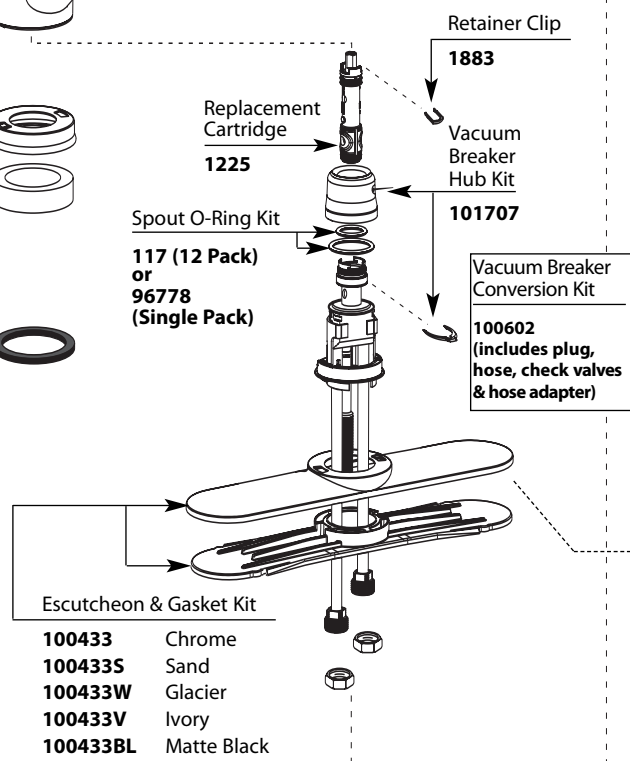

Buy it for looks. Buy it for life.®

Illustrated Parts

■ Order by Part Number

Promotional Soap Dispenser
Dispenser not serviceable
Replace with 3910 only

3910 Chrome

Salora™ Single Control Kitchen Faucet with Pullout Spray

MODEL	HANDLE	FINISH
7570C	Loop	Chrome
7570S	Loop	Sand
7570W	Loop	Glacier
7570V	Loop	Ivory
7570BL	Loop	Matte Black
7570SL	Loop	Stainless
87570W	Loop	Glacier
87570V	Loop	Ivory
87570S	Loop	Sand
87570BL	Loop	Matte Black
87570SL	Loop	Stainless
87570CSD	Loop	Chrome w/soap dispenser

DISCONTINUED SKUS

87570C	Loop	Chrome
--------	------	--------

Pull-Out Spout

100153	Chrome
100153S	Sand
100153W	Glacier
100153V	Ivory
100153BL	Matte Black
100153SL	Stainless