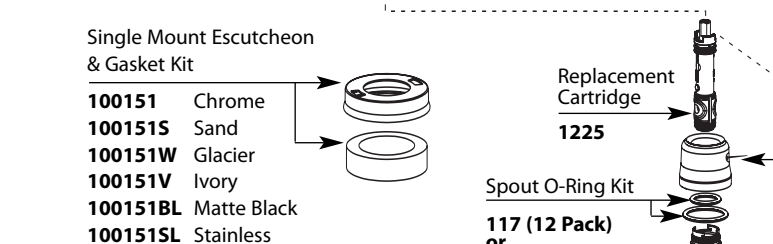

Buy it for looks. Buy it for life.®

Illustrated Parts

■ Order by Part Number

Promotional Soap Dispenser
Dispenser not serviceable
Replace with 3910 only

3910 Chrome

Salora™ Single Control Kitchen Faucet with Pullout Spray

MODEL	HANDLE	FINISH
7570C	Loop	Chrome
7570S	Loop	Sand
7570W	Loop	Glacier
7570V	Loop	Ivory
7570BL	Loop	Matte Black
7570SL	Loop	Stainless
87570W	Loop	Glacier
87570V	Loop	Ivory
87570S	Loop	Sand
87570BL	Loop	Matte Black
87570SL	Loop	Stainless
87570CSD	Loop	Chrome w/soap dispenser

DISCONTINUED SKUS

87570C	Loop	Chrome
--------	------	--------

Pull-Out Spout

100153	Chrome
100153S	Sand
100153W	Glacier
100153V	Ivory
100153BL	Matte Black
100153SL	Stainless