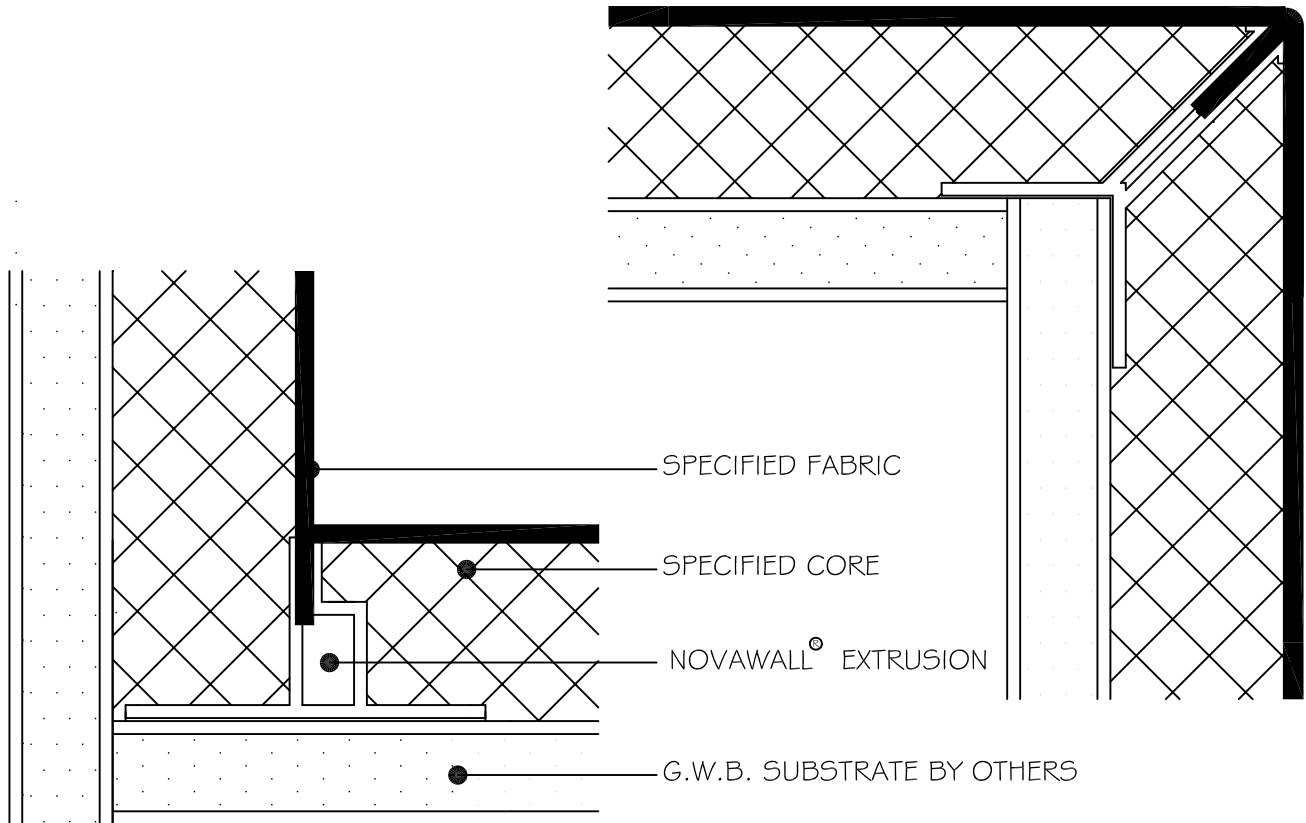

EDGE @ VINYL BASE

EDGE @ WOOD BASE

EDGE @ INSIDE CORNER

EDGE @ CEILING

MIDSEAM

NOTE: DETAILS ARE AVAILABLE AT www.novawall.com
 FOR DOWNLOAD IN AutoCAD® FORMAT.

1" BEVEL DETAILS

SCALE: 1" = 1"

NOVAWALL SYSTEMS, INC.

885-B SOUTH PICKETT STREET
 ALEXANDRIA, VIRGINIA 22304
 (P) 800.695.6682

EDGE @ DOOR JAMB

EDGE @ OUTSIDE CORNER

INSIDE CORNER

OUTSIDE CORNER

NOTE: DETAILS ARE AVAILABLE AT www.novawall.com
FOR DOWNLOAD IN AutoCAD® FORMAT.

1" BEVELED DETAILS

SCALE: 1" = 1"

NOVAWALL SYSTEMS, INC.

885-B SOUTH PICKETT STREET
ALEXANDRIA, VIRGINIA 22304
(P) 800.695.6682