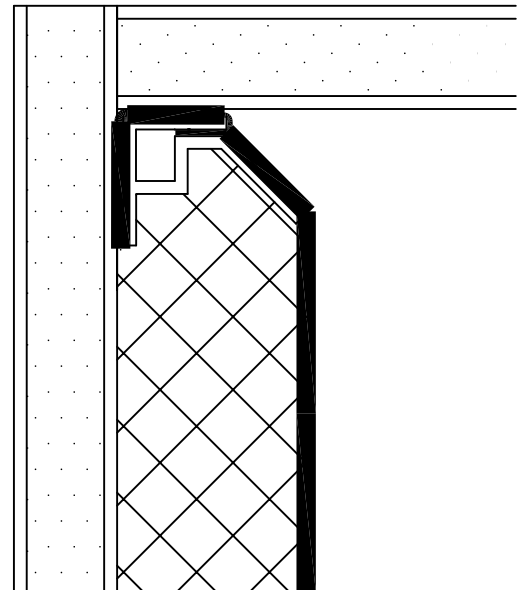

EDGE @ VINYL BASE

EDGE @ WOOD BASE

EDGE @ INSIDE CORNER

EDGE @ CEILING

MIDSEAM

NOTE: DETAILS ARE AVAILABLE AT www.novawall.com
 FOR DOWNLOAD IN AutoCAD® FORMAT.

1" BEVEL DETAILS

SCALE: 1" = 1"

1" BEVELED DETAILS

SCALE: 1" = 1"

NOVAWALL SYSTEMS, INC.

885-B SOUTH PICKETT STREET
ALEXANDRIA, VIRGINIA 22304
(P) 800.695.6682