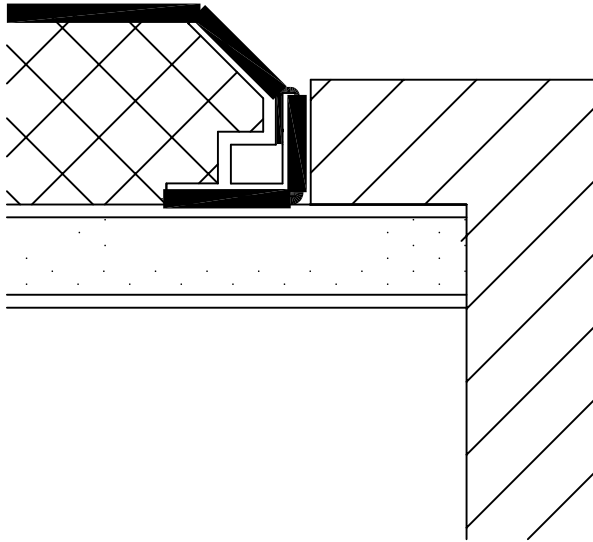

EDGE @ VINYL BASE

EDGE @ WOOD BASE

EDGE @ INSIDE CORNER

EDGE @ CEILING

MIDSEAM

NOTE: DETAILS ARE AVAILABLE AT www.novawall.com
 FOR DOWNLOAD IN AutoCAD® FORMAT.

1" BEVEL DETAILS

SCALE: 1" = 1"

NOVAWALL SYSTEMS, INC.

885-B SOUTH PICKETT STREET
 ALEXANDRIA, VIRGINIA 22304
 (P) 800.695.6682

EDGE @ DOOR JAMB

EDGE @ OUTSIDE CORNER

INSIDE CORNER

OUTSIDE CORNER

NOTE: DETAILS ARE AVAILABLE AT www.novawall.com
FOR DOWNLOAD IN AutoCAD® FORMAT.

1" BEVELED DETAILS

SCALE: 1" = 1"

NOVAWALL SYSTEMS, INC.

885-B SOUTH PICKETT STREET
ALEXANDRIA, VIRGINIA 22304
(P) 800.695.6682