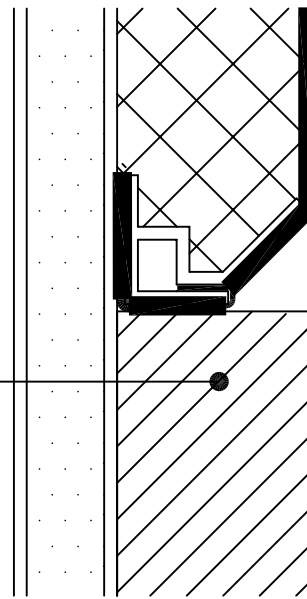

EDGE @ VINYL BASE

EDGE @ WOOD BASE

EDGE @ INSIDE CORNER

EDGE @ CEILING

MIDSEAM

NOTE: DETAILS ARE AVAILABLE AT www.novawall.com
 FOR DOWNLOAD IN AutoCAD® FORMAT.

1" BEVEL DETAILS

SCALE: 1" = 1"

NOVAWALL SYSTEMS, INC.

885-B SOUTH PICKETT STREET
 ALEXANDRIA, VIRGINIA 22304
 (P) 800.695.6682

EDGE @ DOOR JAMB

EDGE @ OUTSIDE CORNER

INSIDE CORNER

OUTSIDE CORNER

NOTE: DETAILS ARE AVAILABLE AT www.novawall.com
FOR DOWNLOAD IN AutoCAD® FORMAT.

1" BEVELED DETAILS

SCALE: 1" = 1"

NOVAWALL SYSTEMS, INC.

885-B SOUTH PICKETT STREET
ALEXANDRIA, VIRGINIA 22304
(P) 800.695.6682