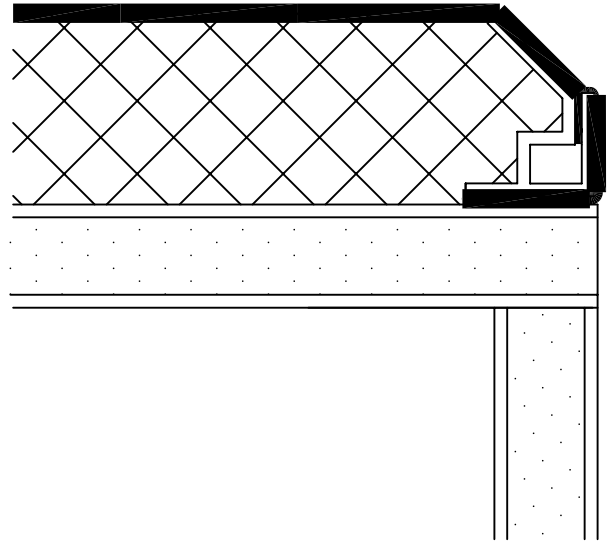

EDGE @ OUTSIDE CORNER