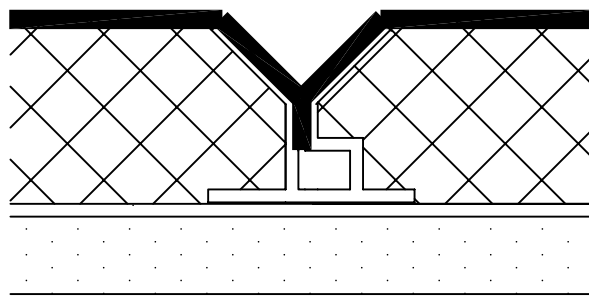

EDGE @ VINYL BASE

EDGE @ WOOD BASE

EDGE @ INSIDE CORNER

EDGE @ CEILING

MIDSEAM

NOTE: DETAILS ARE AVAILABLE AT www.novawall.com
 FOR DOWNLOAD IN AutoCAD® FORMAT.

1" BEVEL DETAILS

SCALE: 1" = 1"

1" BEVELED DETAILS

SCALE: 1" = 1"

NOVAWALL SYSTEMS, INC.

885-B SOUTH PICKETT STREET
ALEXANDRIA, VIRGINIA 22304
(P) 800.695.6682