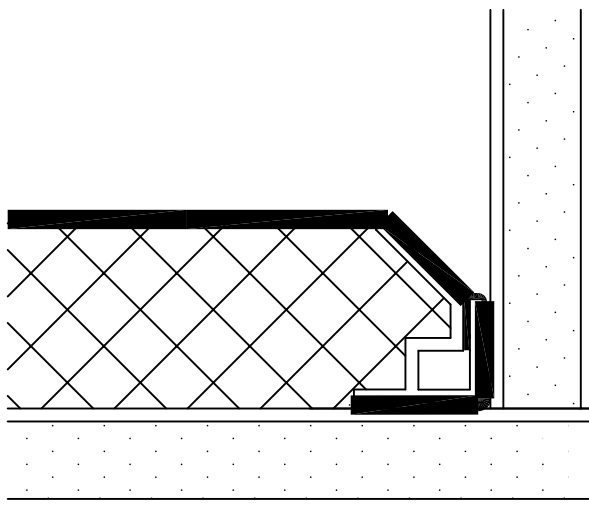

EDGE @ VINYL BASE

EDGE @ WOOD BASE

EDGE @ INSIDE CORNER

EDGE @ CEILING

MIDSEAM

NOTE: DETAILS ARE AVAILABLE AT www.novawall.com
 FOR DOWNLOAD IN AutoCAD® FORMAT.

1" BEVEL DETAILS

SCALE: 1" = 1"

NOVAWALL SYSTEMS, INC.

885-B SOUTH PICKETT STREET
 ALEXANDRIA, VIRGINIA 22304
 (P) 800.695.6682

EDGE @ DOOR JAMB

EDGE @ OUTSIDE CORNER

INSIDE CORNER

OUTSIDE CORNER

NOTE: DETAILS ARE AVAILABLE AT www.novawall.com
FOR DOWNLOAD IN AutoCAD® FORMAT.

1" BEVELED DETAILS

SCALE: 1" = 1"

NOVAWALL SYSTEMS, INC.

885-B SOUTH PICKETT STREET
ALEXANDRIA, VIRGINIA 22304
(P) 800.695.6682