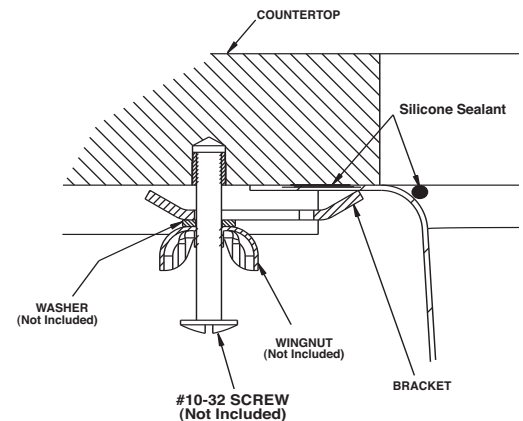

Buy it for looks. Buy it for life.®

Specifications

SINK DESCRIPTION

- Manufactured of 18 gauge, type 301 nickel-bearing stainless steel
- The single bowl is a minimum of 16" x 21" x 8"
- Has one 3-1/2" diameter recessed drain opening
- Soundshield undercoating maximizes sound deadening and inhibits condensation
- The exposed surfaces are polished to a lustrous satin tone finish
- Silicone sealant not provided. Includes mounting bracket. Other standard mounting hardware not included

INSTALLATION

- Template enclosed with sink.
- Template ordering number 22507.

STANDARDS

- Third party certified by IAPMO to meet ASME A112.19.3 and all applicable specifications referenced therein.

WARRANTY

- Warranted for fifteen years against material or manufacturing defects

**Lancelot® Undermount
Single Bowl Kitchen Sink
Model: 22355
(UMTL-16" x 21" x 8")**

Installation Detail

CRITICAL DIMENSIONS

(DO NOT SCALE)