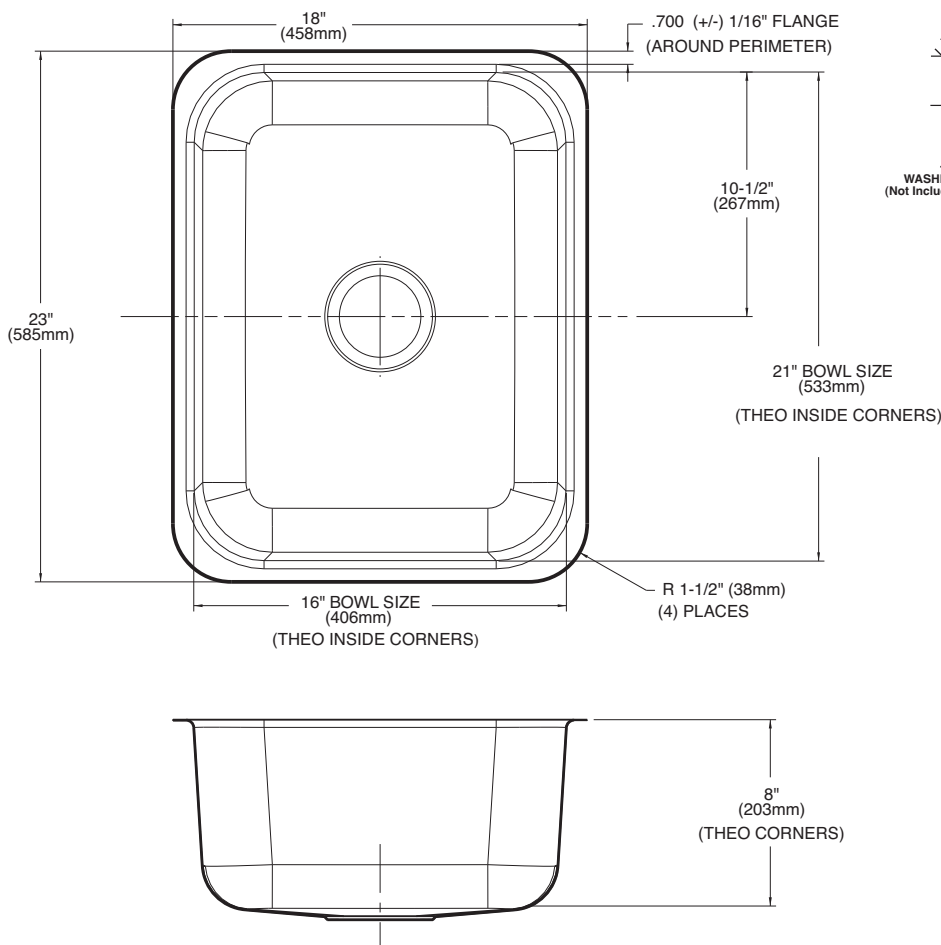

Buy it for looks. Buy it for life.®

Specifications

SINK DESCRIPTION

- Manufactured of 18 gauge, type 301 nickel-bearing stainless steel
- The single bowl is a minimum of 16" x 21" x 8"
- Has one 3-1/2" diameter recessed drain opening
- Soundshield undercoating maximizes sound deadening and inhibits condensation
- The exposed surfaces are polished to a lustrous satin tone finish
- Silicone sealant not provided. Includes mounting bracket. Other standard mounting hardware not included

INSTALLATION

- Template enclosed with sink.
- Template ordering number 22507.

STANDARDS

- Third party certified by IAPMO to meet ASME A112.19.3 and all applicable specifications referenced therein.

WARRANTY

- Warranted for fifteen years against material or manufacturing defects

**Lancelot® Undermount
Single Bowl Kitchen Sink
Model: 22355
(UMTL-16" x 21" x 8")**

Installation Detail

CRITICAL DIMENSIONS

(DO NOT SCALE)