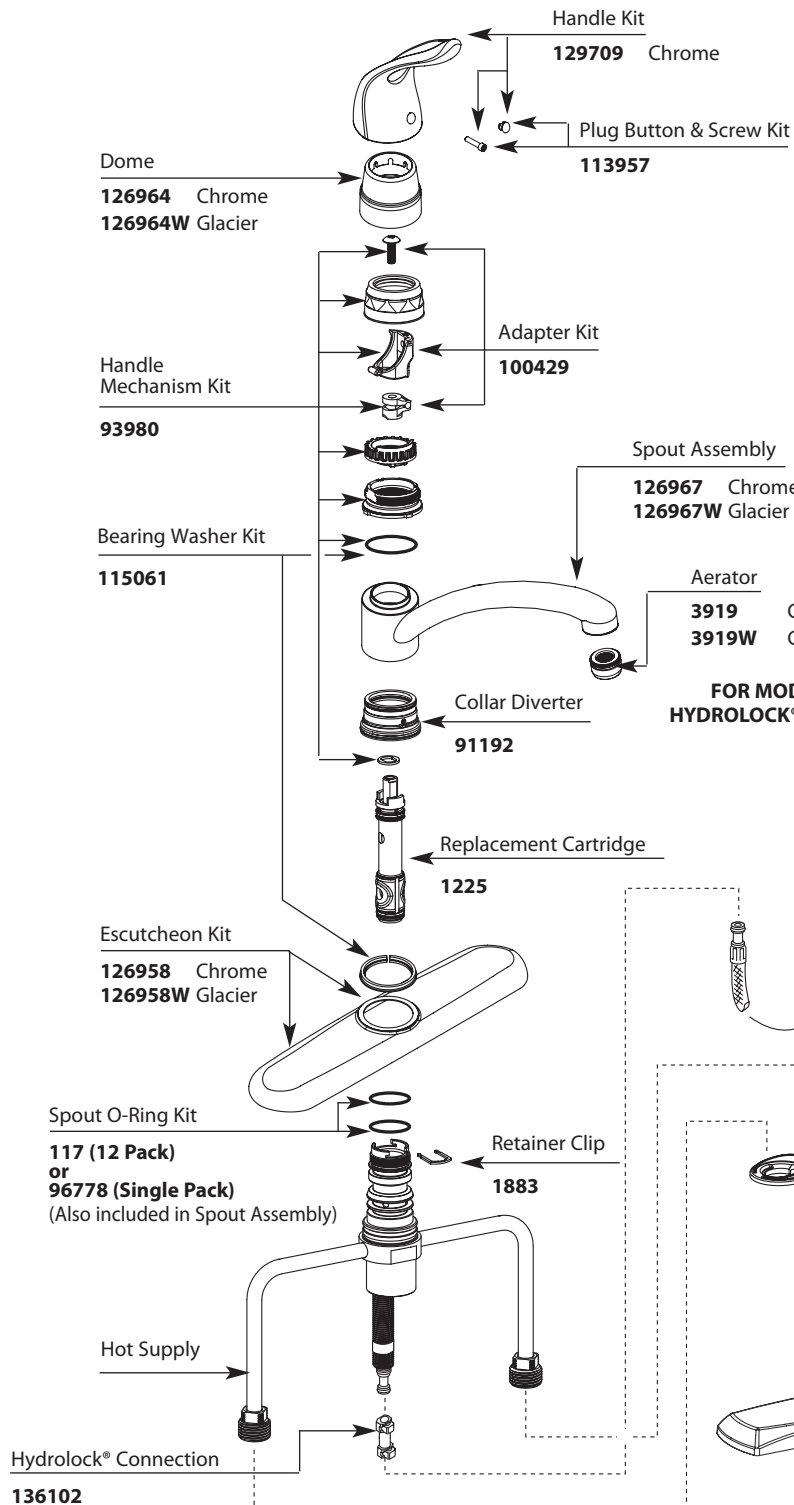

Buy it for looks. Buy it for life.®

■ Order by Part Number

Illustrated Parts

CHATEAU®		
Single-Handle Kitchen Faucet		
MODEL	HANDLE	FINISH
7445	Loop w/o Spray	Chrome
67445	Loop w/o Spray	Chrome
7460	Loop	Chrome
67460	Loop	Chrome
DISCONTINUED SKUS		
7445S	Loop w/o Spray	Sand
7445W	Loop w/o Spray	Glacier
67445	Loop w/o Spray	Chrome
87445	Loop w/o Spray	Chrome
7460S	Loop w/Spray	Sand
7460V	Loop w/Spray	Ivory
7460W	Loop w/Spray	Glacier
7467	Loop w/Swing'N' Spray	Chrome
87460V	Loop w/Spray	Ivory

FOR MODELS WITH HYDROLOCK® CONNECTION

Protégé Spray Head & Hose Assembly

136103C Chrome
136103 Black
136103W Glacier

Spray Escutcheon & Locknut Assembly

104235 Chrome w/Chrome Trim Ring
101475 Chrome w/Black Trim Ring
100007 Sand w/Sand Trim Ring
100006 Glacier w/Glacier Trim Ring
100005V Ivory Trim Ring

Support Plate W/Gasket

93964

Hardware Kit

93959

Escutcheon Kit

100264 Chrome
100264W Glacier
100264V Ivory